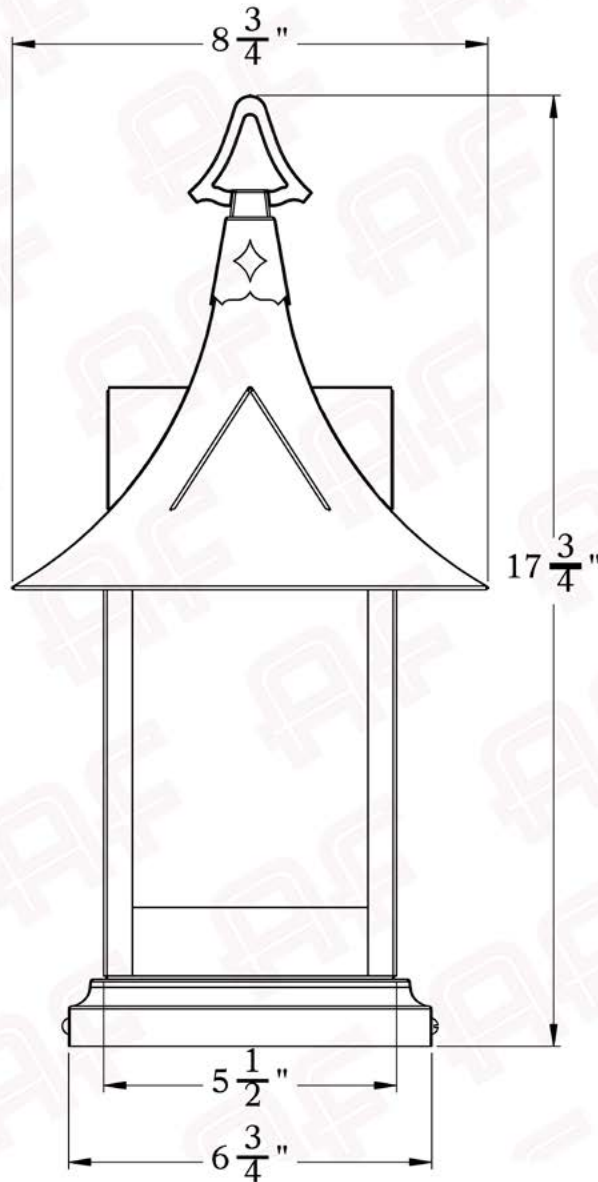

Medium

AMERICA'S FINEST
Lighting & Mailbox Co.
975 N. Enterprise St. Orange, CA 92867

PRODUCT No. | 1043-6
TITLE | Bridgeview
UL RATING | Wet

LAMP BASE | Medium Base (E26)
MAX WATTAGE | 100W
VOLTAGE | 12V or 120V

PROPRIETARY AND CONFIDENTIAL
The information contained in this drawing is the sole property of America's Finest. Any reproduction in part or as a whole without written permission from America's Finest is prohibited.