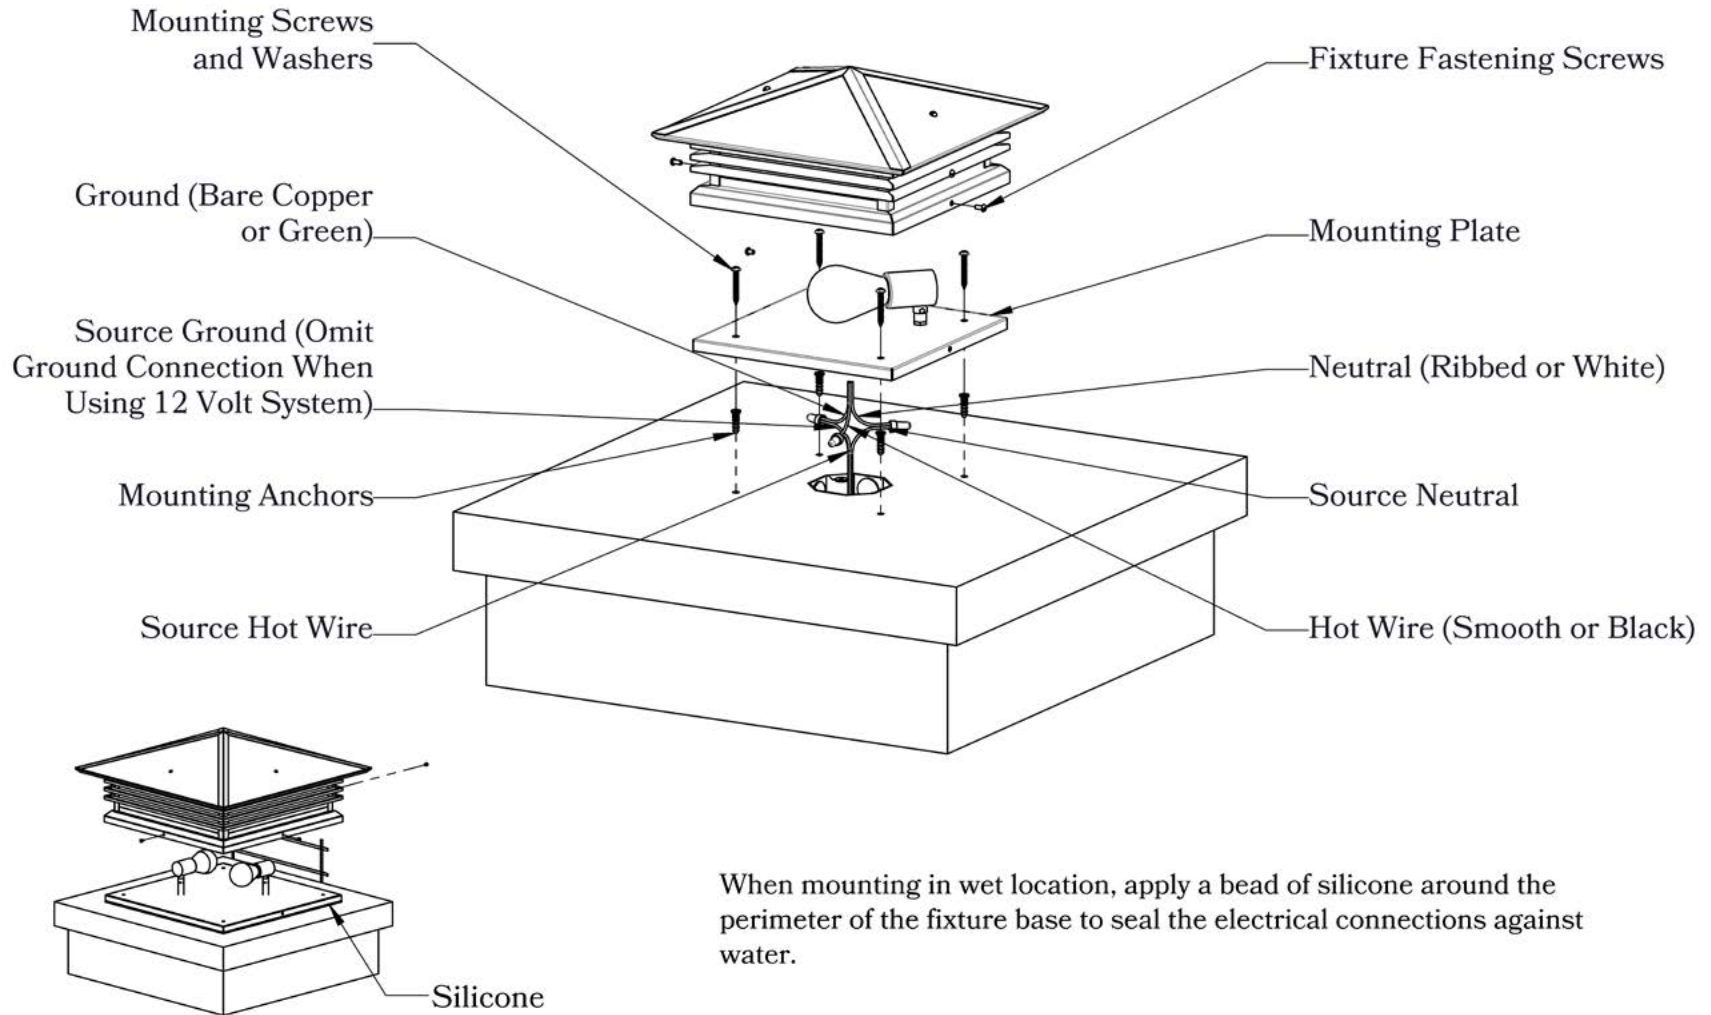

Dimensions

Roof Width	8 3/4"
Body Width	5 1/2"
Height	17 3/4"
Mounting Plate	6 3/4"

Electrical Specs

UL Rating	Wet
Voltage	12V or 120V
Socket Type	Medium Base - E26
Number of Light Bulbs	1
Max Wattage per Bulb	60W
LED Bulb	Supplied

Mounting Instructions | Column Light Version One

When mounting in wet location, apply a bead of silicone around the perimeter of the fixture base to seal the electrical connections against water.

CAUTION—DISCONNECT POWER