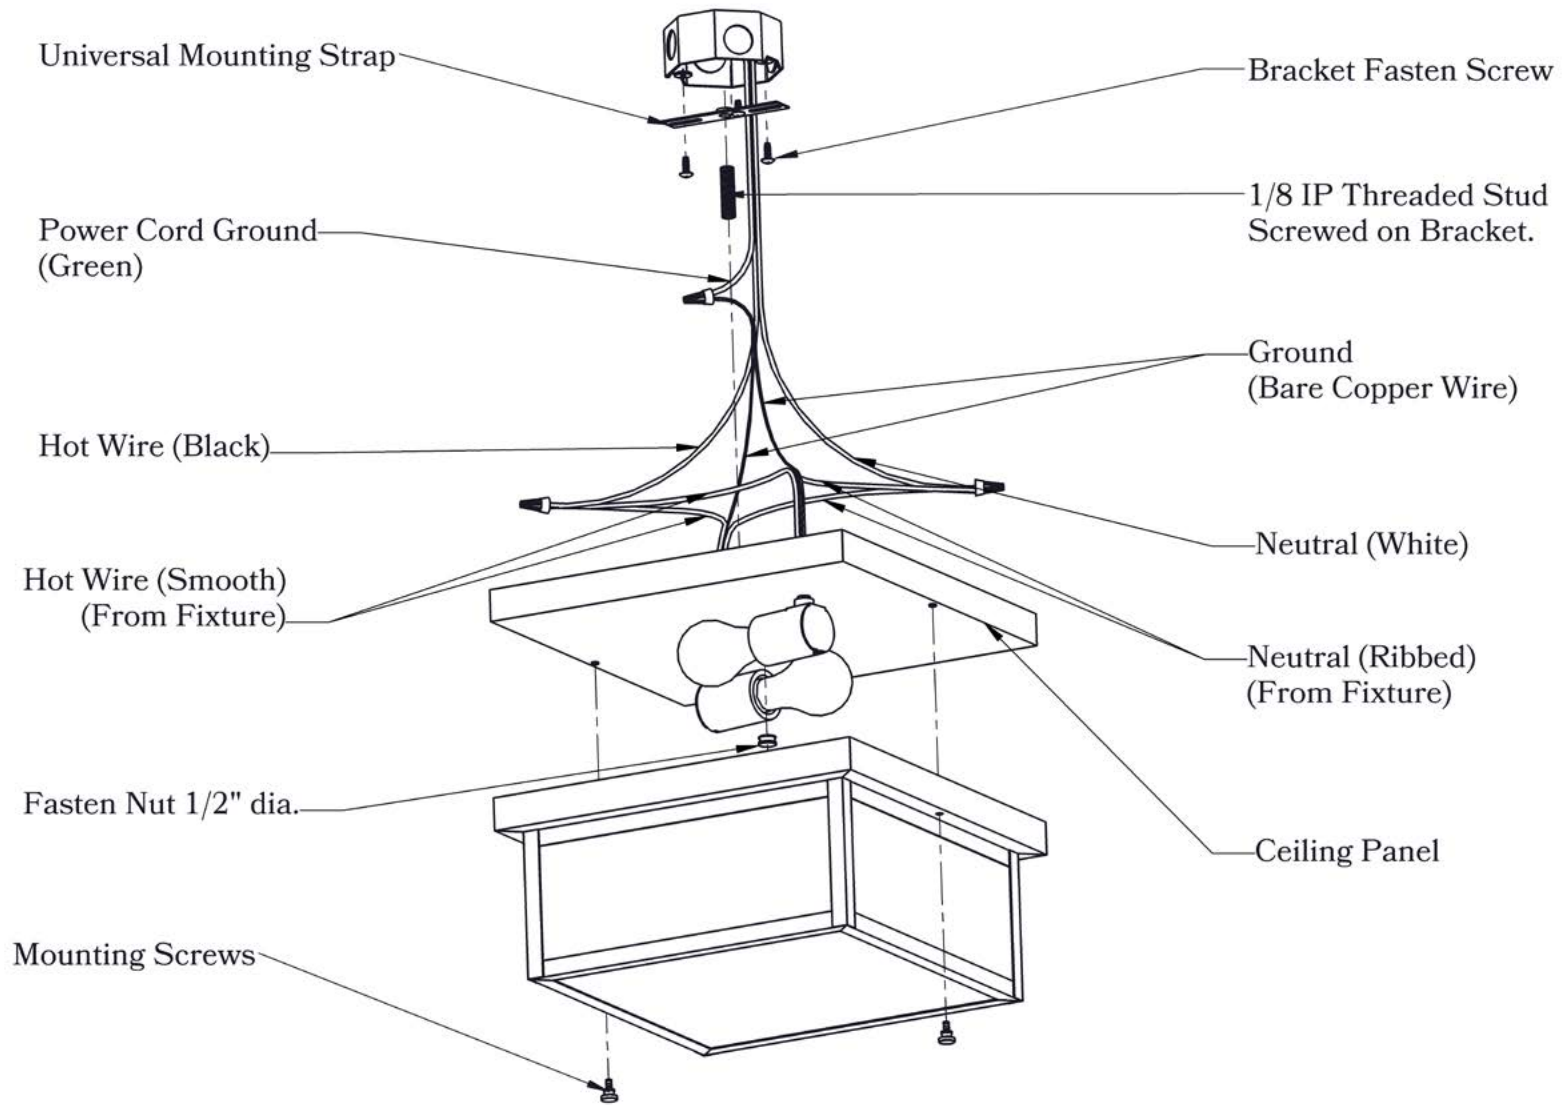

## Dimensions

Height	4 3/4"
Width	9"
Body Width	8"
Mounting Plate	9"

## Overlays Available In This Series

Cathedral

Gothic

Cross

Vaulted

Glass Only

**Mounting Instructions** | Standard Ceiling Mount Version 1

**CAUTION—DISCONNECT POWER**

Always shut off power when installing or repairing this (or any other) electrical appliance. Failure to do so may result in severe injury or death. This product must be installed in accordance with applicable installation codes by a person familiar with the construction and operation of the product, and the hazards involved.