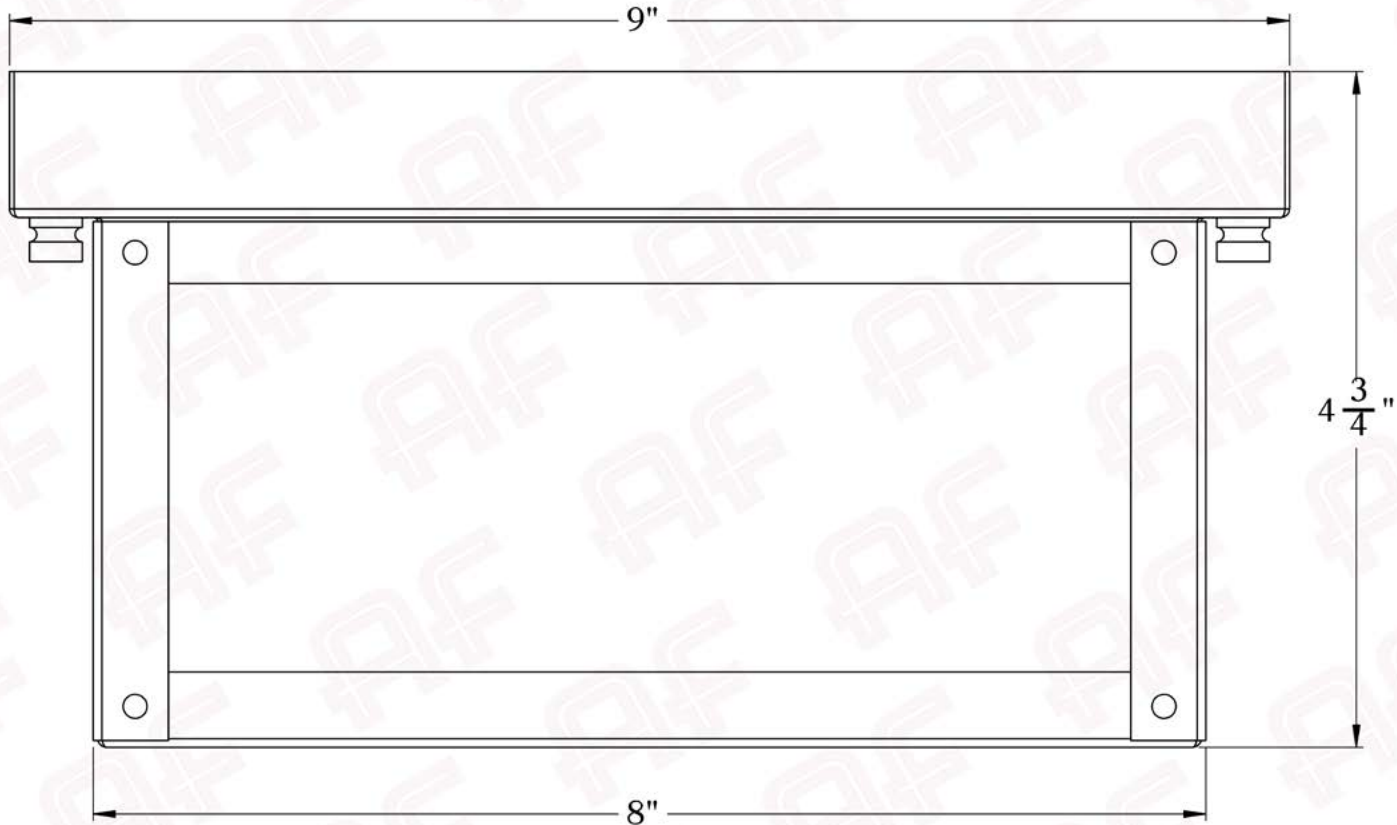

## Dimensions

Height	4 3/4"
Width	9"
Body Width	8"
Mounting Plate	9"