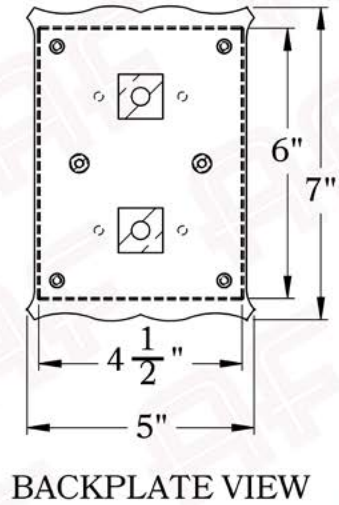

The Bridgeview Series
Hook Arm Sconce
Medium

AMERICA'S FINEST 
Lighting & Mailbox Co.

Medium

Dimensions

Roof Width	8 3/4"
Body Width	5 1/4"
Lantern Height	14"
Height	18 1/2"
Projection	11 1/2"
Mounting Plate	5" x 7"

Electrical Specs

UL Rating	Damp
Voltage	120V
Socket Type	Medium Base - E26
Number of Light Bulbs	1
Max Wattage per Bulb	60W
LED Bulb	Supplied
Dimmable	Yes

Additional Information

Manufacturer	America's Finest Lighting
Mounting Location	Interior and Exterior
Material	Brass
Multiple Overlay Options	Yes
Bottom Glass Panels	Included