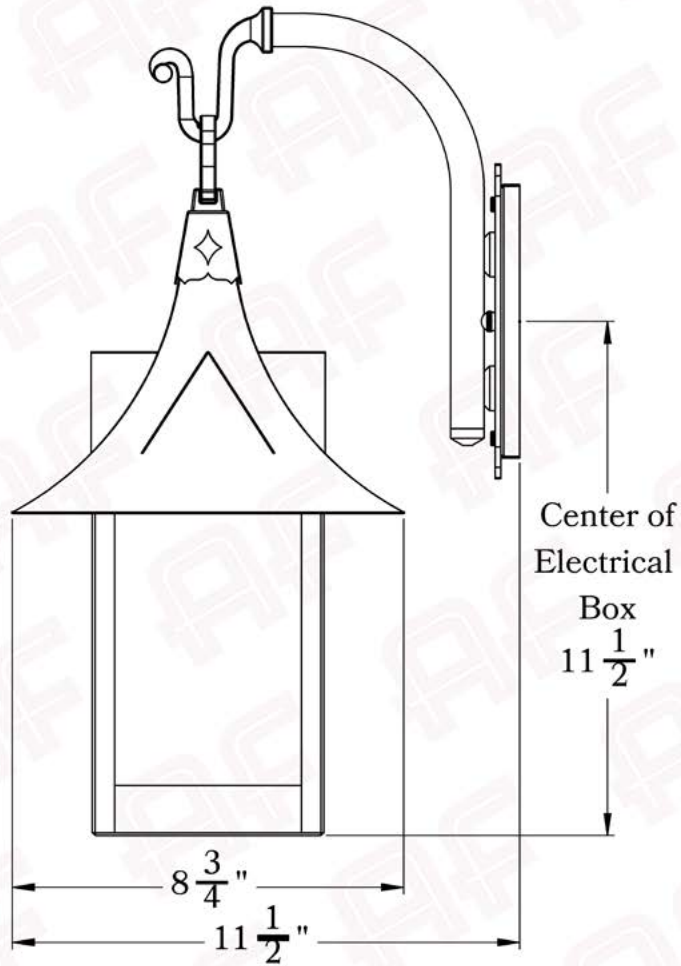

The Bridgeview Series
Hook Arm Sconce
Medium

AMERICA'S FINEST 
Lighting & Mailbox Co.

Medium

Dimensions

Roof Width	8 3/4"
Body Width	5 1/4"
Lantern Height	14"
Height	18 1/2"
Projection	11 1/2"
Mounting Plate	5" x 7"

Electrical Specs

UL Rating	Damp
Voltage	120V
Socket Type	Medium Base - E26
Number of Light Bulbs	1
Max Wattage per Bulb	60W
LED Bulb	Supplied
Dimmable	Yes

Additional Information

Manufacturer	America's Finest Lighting
Mounting Location	Interior and Exterior
Material	Brass
Multiple Overlay Options	Yes
Bottom Glass Panels	Included