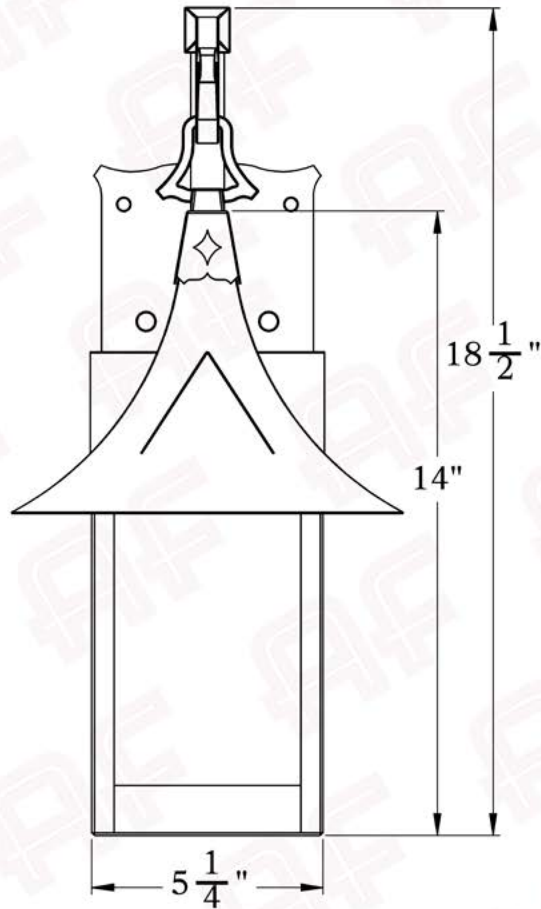

The Bridgeview Series
Hook Arm Sconce
Medium

AMERICA'S FINEST 
Lighting & Mailbox Co.

Medium

Dimensions

Roof Width	8 3/4"
Body Width	5 1/4"
Lantern Height	14"
Height	18 1/2"
Projection	11 1/2"
Mounting Plate	5" x 7"

Electrical Specs

UL Rating	Damp
Voltage	120V
Socket Type	Medium Base - E26
Number of Light Bulbs	1
Max Wattage per Bulb	60W
LED Bulb	Supplied
Dimmable	Yes

Additional Information

Manufacturer	America's Finest Lighting
Mounting Location	Interior and Exterior
Material	Brass
Multiple Overlay Options	Yes
Bottom Glass Panels	Included