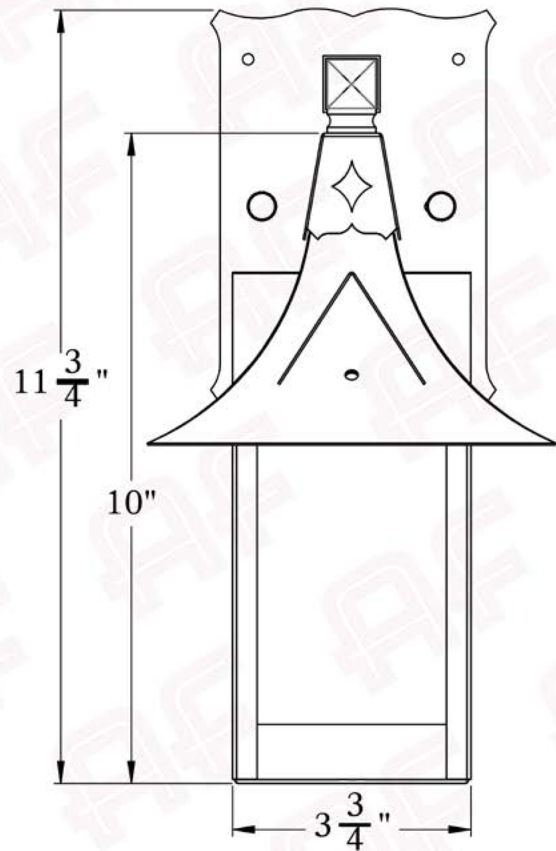

The Bridgeview Series
Straight Arm Sconce
Small

AMERICA'S FINEST 
Lighting & Mailbox Co. 

Small

FRONT VIEW

SIDE VIEW

BACKPLATE VIEW

Dimensions

Roof Width	6 1/4"
Body Width	3 3/4"
Lantern Height	10"
Height	11 3/4"
Projection	7 1/2"
Mounting Plate	4 1/2" x 6"

Electrical Specs

UL Rating	Wet
Voltage	120V
Socket Type	Medium Base - E26
Number of Light Bulbs	1
Max Wattage per Bulb	60W
LED Bulb	Supplied
Dimmable	Yes

Additional Information

Manufacturer	America's Finest Lighting
Mounting Location	Interior and Exterior
Material	Brass
Multiple Overlay Options	Yes
Bottom Glass Panels	Included