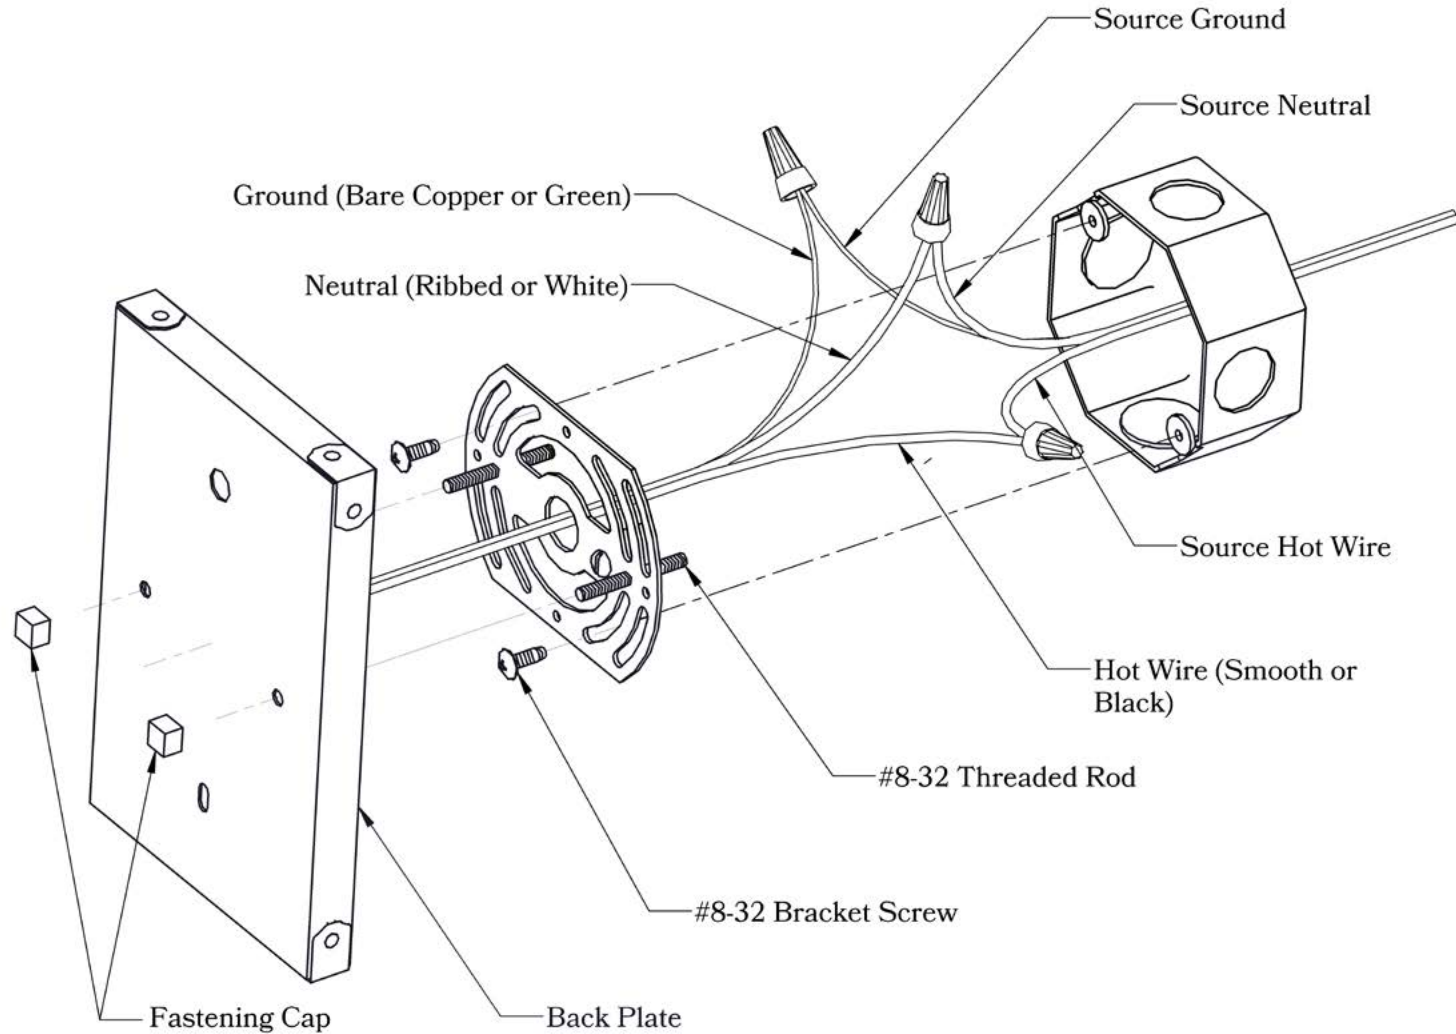

Electrical Specs

UL Rating	Wet
Voltage	120V
Socket Type	Medium Base - E26
Number of Light Bulbs	1
Max Wattage per Bulb	60W
LED Bulb	Supplied
Dimmable	Yes

Additional Information

Manufacturer	America's Finest Lighting
Mounting Location	Interior and Exterior
Material	Brass
Multiple Overlay Options	Yes
Bottom Glass Panels	Included

Overlays Available In This Series

Cathedral

Gothic

Cross

Vaulted

Glass Only

Mounting Instructions | Wall Mount With Caps**CAUTION—DISCONNECT POWER**

Always shut off power when installing or repairing this (or any other) electrical appliance. Failure to do so may result in severe injury or death. This product must be installed in accordance with applicable installation codes by a person familiar with the construction and operation of the product, and the hazards involved.