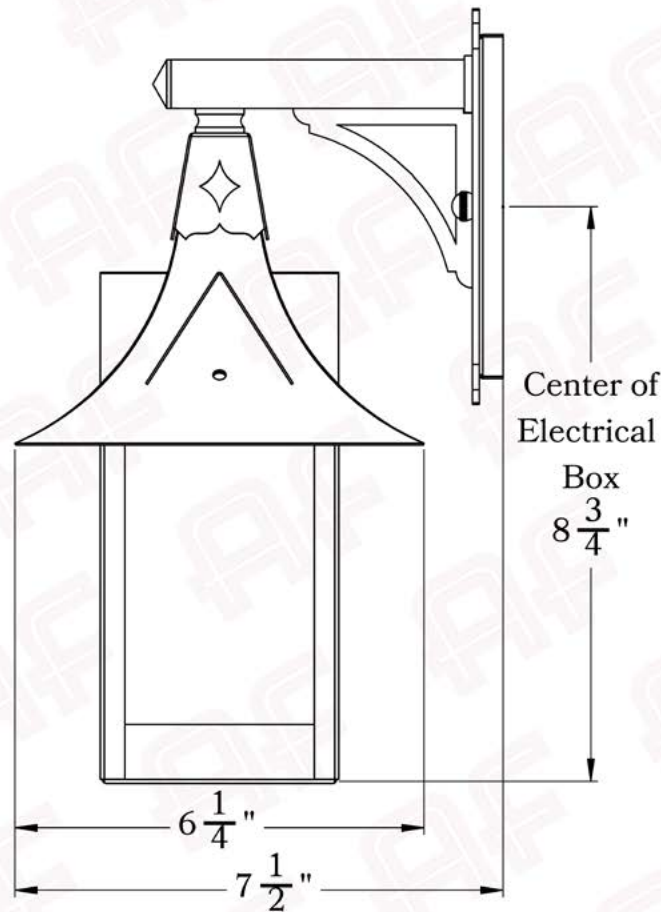

The Bridgeview Series
Straight Arm Sconce
Small

AMERICA'S FINEST 
Lighting & Mailbox Co. 

Small

FRONT VIEW

SIDE VIEW

BACKPLATE VIEW

Dimensions

Roof Width	6 1/4"
Body Width	3 3/4"
Lantern Height	10"
Height	11 3/4"
Projection	7 1/2"
Mounting Plate	4 1/2" x 6"

Electrical Specs

UL Rating	Wet
Voltage	120V
Socket Type	Medium Base - E26
Number of Light Bulbs	1
Max Wattage per Bulb	60W
LED Bulb	Supplied
Dimmable	Yes

Additional Information

Manufacturer	America's Finest Lighting
Mounting Location	Interior and Exterior
Material	Brass
Multiple Overlay Options	Yes
Bottom Glass Panels	Included