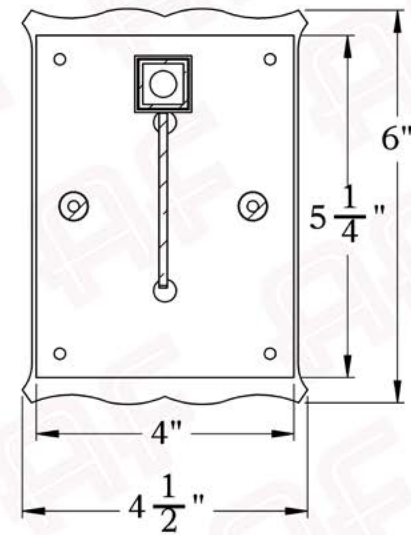

The Bridgeview Series
Straight Arm Sconce
Small

AMERICA'S FINEST 
Lighting & Mailbox Co. 

Small

FRONT VIEW

SIDE VIEW

BACKPLATE VIEW

Dimensions

Roof Width	6 1/4"
Body Width	3 3/4"
Lantern Height	10"
Height	11 3/4"
Projection	7 1/2"
Mounting Plate	4 1/2" x 6"

Electrical Specs

UL Rating	Wet
Voltage	120V
Socket Type	Medium Base - E26
Number of Light Bulbs	1
Max Wattage per Bulb	60W
LED Bulb	Supplied
Dimmable	Yes

Additional Information

Manufacturer	America's Finest Lighting
Mounting Location	Interior and Exterior
Material	Brass
Multiple Overlay Options	Yes
Bottom Glass Panels	Included

Overlays Available In This Series

Cathedral

Gothic

Cross

Vaulted

Glass Only

Mounting Instructions | Wall Mount With Caps**CAUTION—DISCONNECT POWER**

Always shut off power when installing or repairing this (or any other) electrical appliance. Failure to do so may result in severe injury or death. This product must be installed in accordance with applicable installation codes by a person familiar with the construction and operation of the product, and the hazards involved.