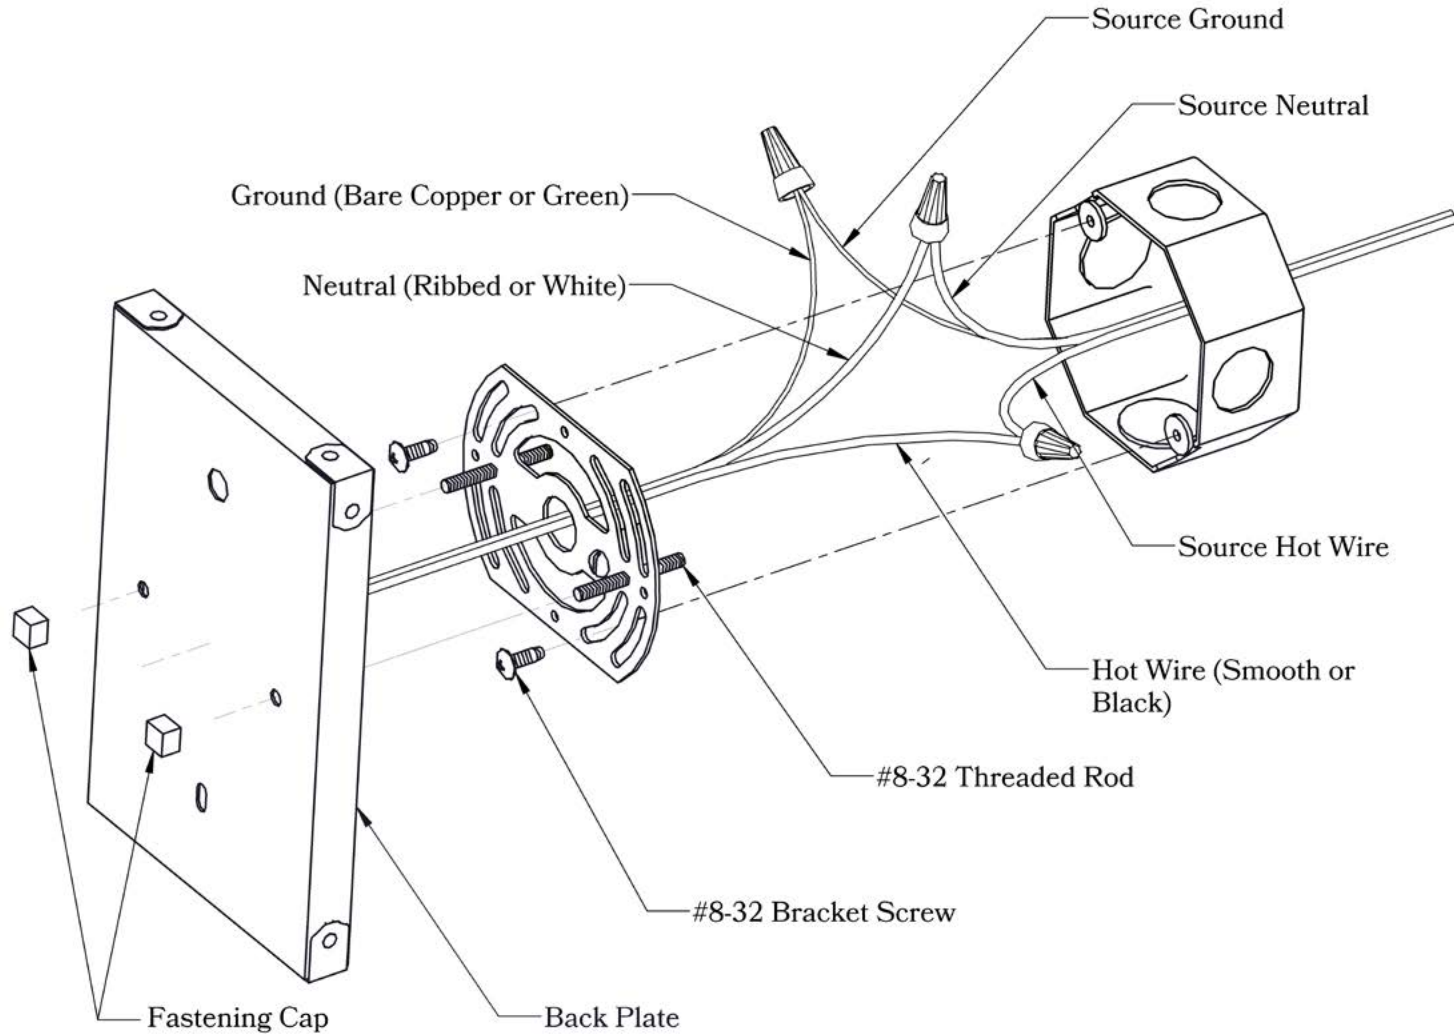

Electrical Specs

UL Rating	Damp
Voltage	120V
Socket Type	Medium Base - E26
Number of Light Bulbs	1
Max Wattage per Bulb	60W
LED Bulb	Supplied
Dimmable	Yes

Additional Information

Manufacturer	America's Finest Lighting
Mounting Location	Interior and Exterior
Material	Brass
Multiple Overlay Options	Yes
Bottom Glass Panels	Included

Overlays Available In This Series

Cathedral

Gothic

Cross

Vaulted

Glass Only

Mounting Instructions | Wall Mount With Caps**CAUTION—DISCONNECT POWER**

Always shut off power when installing or repairing this (or any other) electrical appliance. Failure to do so may result in severe injury or death. This product must be installed in accordance with applicable installation codes by a person familiar with the construction and operation of the product, and the hazards involved.