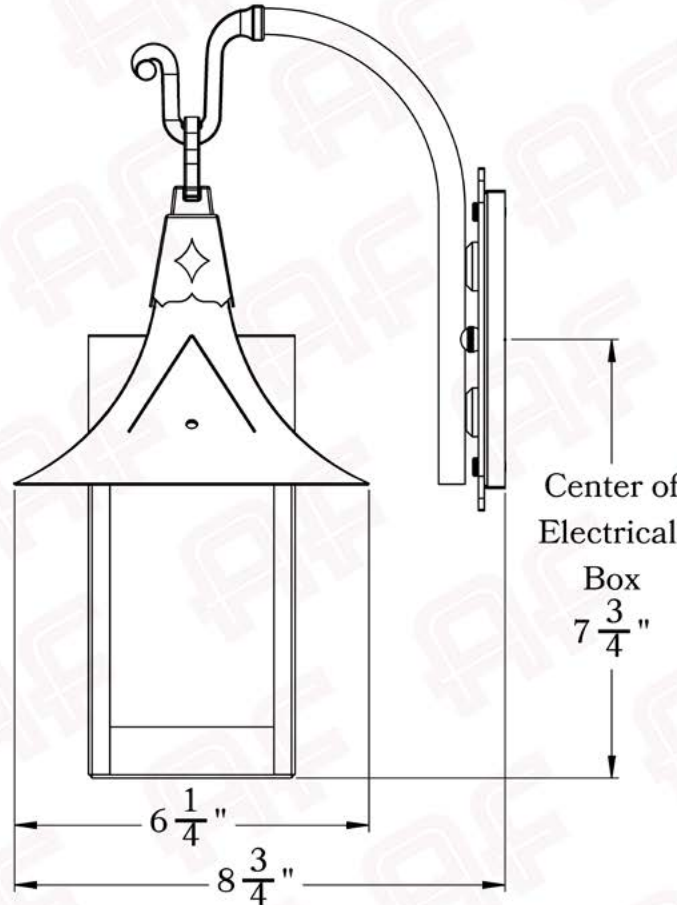

The Bridgeview Series
Hook Arm Sconce
Small

AMERICA'S FINEST 
Lighting & Mailbox Co.

Small

FRONT VIEW

SIDE VIEW

BACKPLATE VIEW

Dimensions

Roof Width	6 1/4"
Body Width	3 3/4"
Lantern Height	10"
Height	13 1/2"
Projection	8 3/4"
Mounting Plate	4 1/2" x 6"

Electrical Specs

UL Rating	Damp
Voltage	120V
Socket Type	Medium Base - E26
Number of Light Bulbs	1
Max Wattage per Bulb	60W
LED Bulb	Supplied
Dimmable	Yes

Additional Information

Manufacturer	America's Finest Lighting
Mounting Location	Interior and Exterior
Material	Brass
Multiple Overlay Options	Yes
Bottom Glass Panels	Included

Overlays Available In This Series

Cathedral

Gothic

Cross

Vaulted

Glass Only

Mounting Instructions | Wall Mount With Caps**CAUTION—DISCONNECT POWER**

Always shut off power when installing or repairing this (or any other) electrical appliance. Failure to do so may result in severe injury or death. This product must be installed in accordance with applicable installation codes by a person familiar with the construction and operation of the product, and the hazards involved.