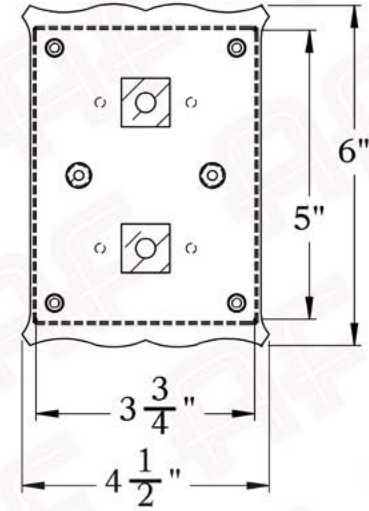

The Bridgeview Series
Hook Arm Sconce
Small

AMERICA'S FINEST 
Lighting & Mailbox Co.

Small

FRONT VIEW

SIDE VIEW

BACKPLATE VIEW

Dimensions

Roof Width	6 1/4"
Body Width	3 3/4"
Lantern Height	10"
Height	13 1/2"
Projection	8 3/4"
Mounting Plate	4 1/2" x 6"

Electrical Specs

UL Rating	Damp
Voltage	120V
Socket Type	Medium Base - E26
Number of Light Bulbs	1
Max Wattage per Bulb	60W
LED Bulb	Supplied
Dimmable	Yes

Additional Information

Manufacturer	America's Finest Lighting
Mounting Location	Interior and Exterior
Material	Brass
Multiple Overlay Options	Yes
Bottom Glass Panels	Included

Overlays Available In This Series

Cathedral

Gothic

Cross

Vaulted

Glass Only

Mounting Instructions | Wall Mount With Caps**CAUTION—DISCONNECT POWER**

Always shut off power when installing or repairing this (or any other) electrical appliance. Failure to do so may result in severe injury or death. This product must be installed in accordance with applicable installation codes by a person familiar with the construction and operation of the product, and the hazards involved.