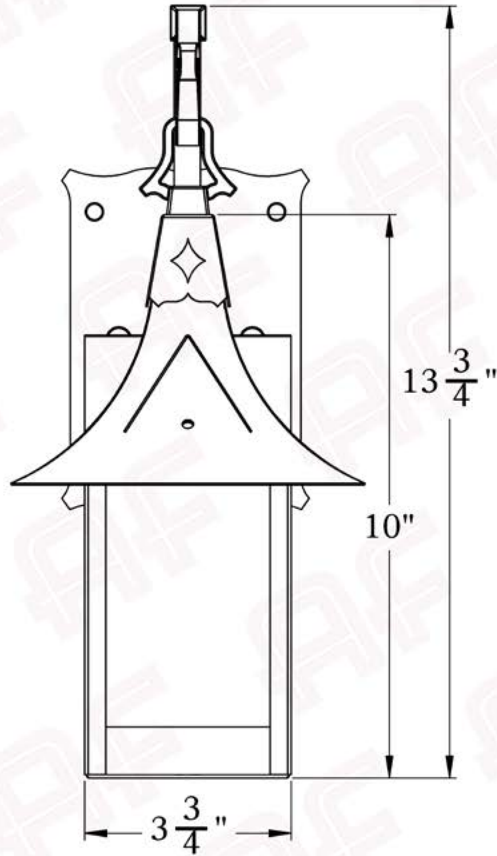

The Bridgeview Series
Hook Arm Sconce
Small

AMERICA'S FINEST 
Lighting & Mailbox Co.

Small

FRONT VIEW

SIDE VIEW

BACKPLATE VIEW

Dimensions

Roof Width	6 1/4"
Body Width	3 3/4"
Lantern Height	10"
Height	13 1/2"
Projection	8 3/4"
Mounting Plate	4 1/2" x 6"

Electrical Specs

UL Rating	Damp
Voltage	120V
Socket Type	Medium Base - E26
Number of Light Bulbs	1
Max Wattage per Bulb	60W
LED Bulb	Supplied
Dimmable	Yes

Additional Information

Manufacturer	America's Finest Lighting
Mounting Location	Interior and Exterior
Material	Brass
Multiple Overlay Options	Yes
Bottom Glass Panels	Included