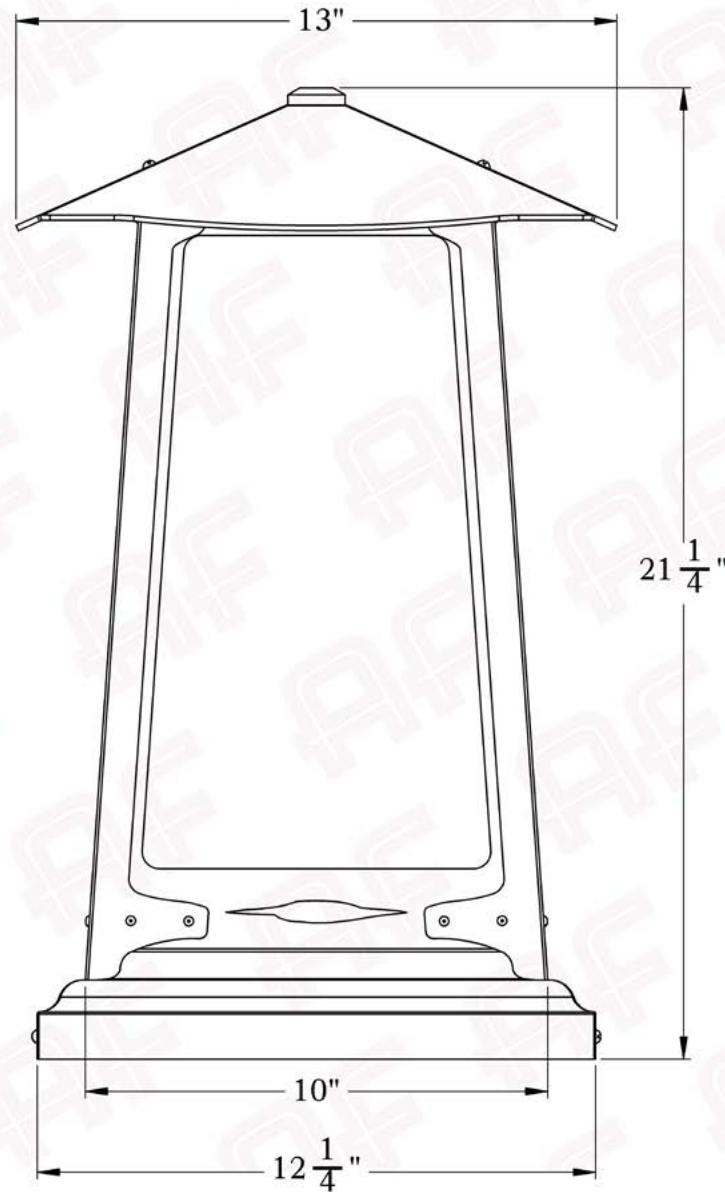

The Baldwin Series
Column Mount Lantern
Extra Large

AMERICA'S FINEST 
Lighting & Mailbox Co.

X Large

AMERICA'S FINEST
Lighting & Mailbox Co.
975 N. Enterprise St. Orange, CA 92867

PRODUCT No.	605-6
TITLE	Baldwin
UL RATING	Wet

LAMP BASE	Medium Base (E26)
MAX WATTAGE	100W
VOLTAGE	12V or 120V

PROPRIETARY AND CONFIDENTIAL
The information contained in this drawing is the sole property of America's Finest. Any reproduction in part or as a whole without written permission from America's Finest is prohibited.

Dimensions

Roof Width	13"
Body Width	10"
Height	21 1/4"
Mounting Plate	12 1/4"

Electrical Specs

UL Rating	Wet
Voltage	12V or 120V
Socket Type	Medium Base - E26
Number of Light Bulbs	1
Max Wattage per Bulb	100W
LED Bulb	Supplied