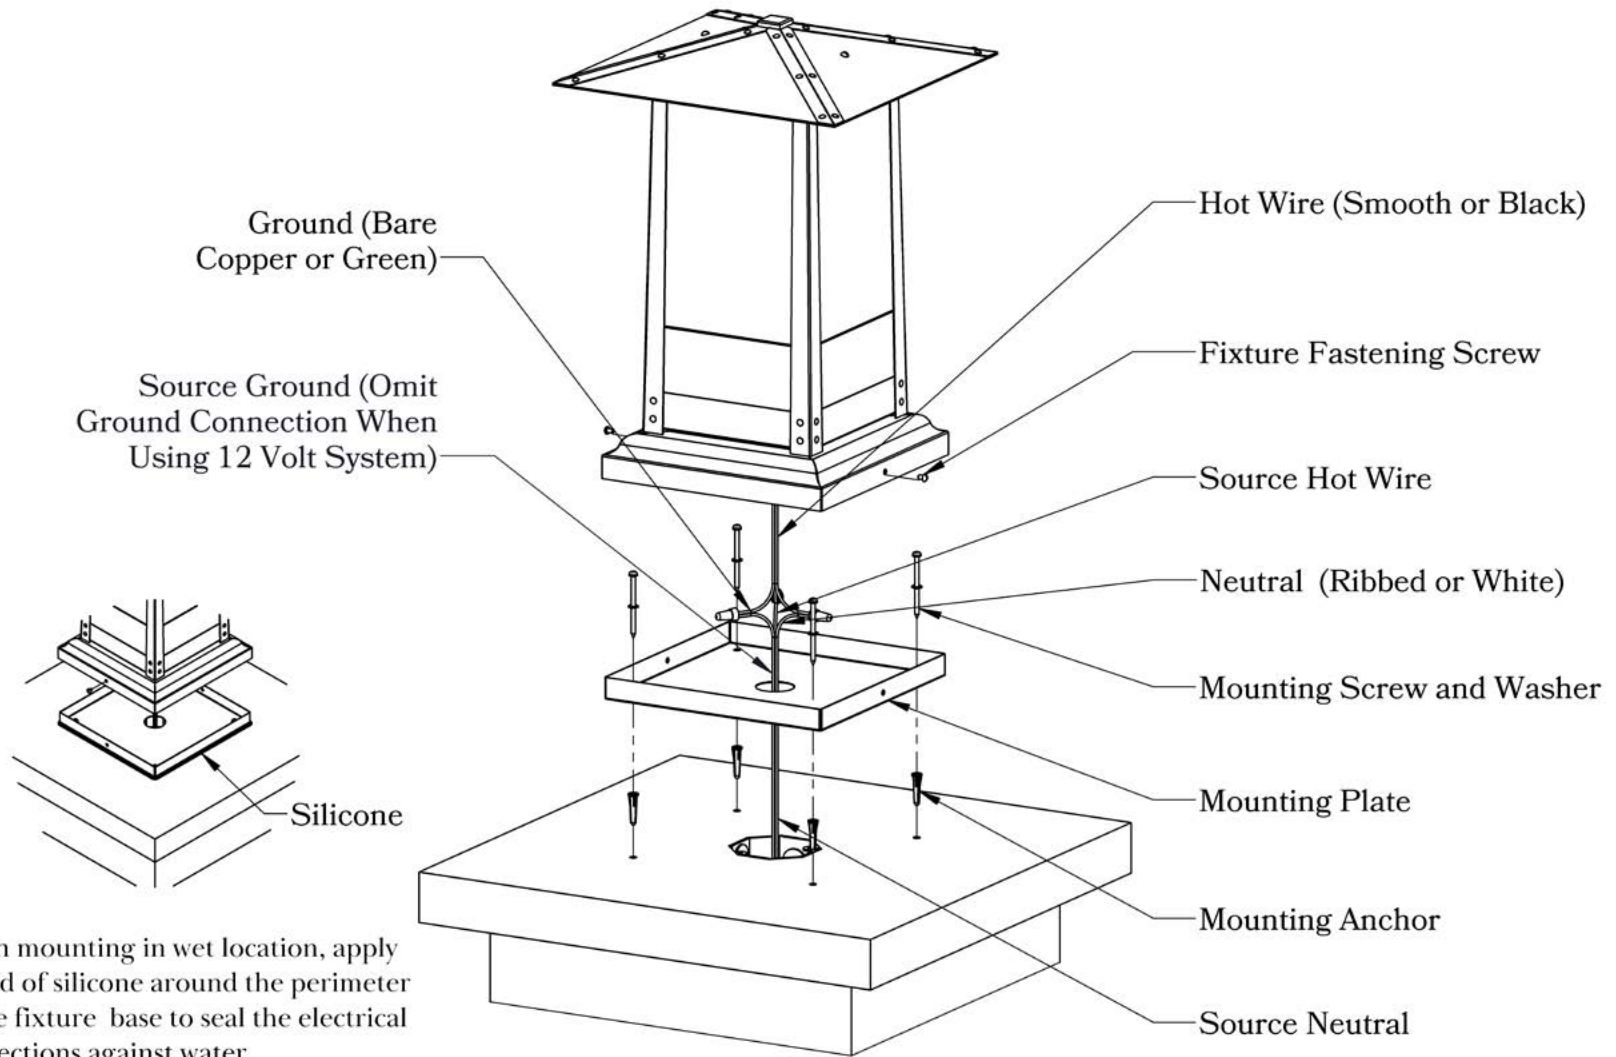

Dimensions

Roof Width	13"
Body Width	10"
Height	21 1/4"
Mounting Plate	12 1/4"

Electrical Specs

UL Rating	Wet
Voltage	12V or 120V
Socket Type	Medium Base - E26
Number of Light Bulbs	1
Max Wattage per Bulb	100W
LED Bulb	Supplied

Peacock in Tree

Spruce and Lake

Tree

Glass Only

Mounting Instructions | Column Light Version Two

When mounting in wet location, apply a bead of silicone around the perimeter of the fixture base to seal the electrical connections against water.