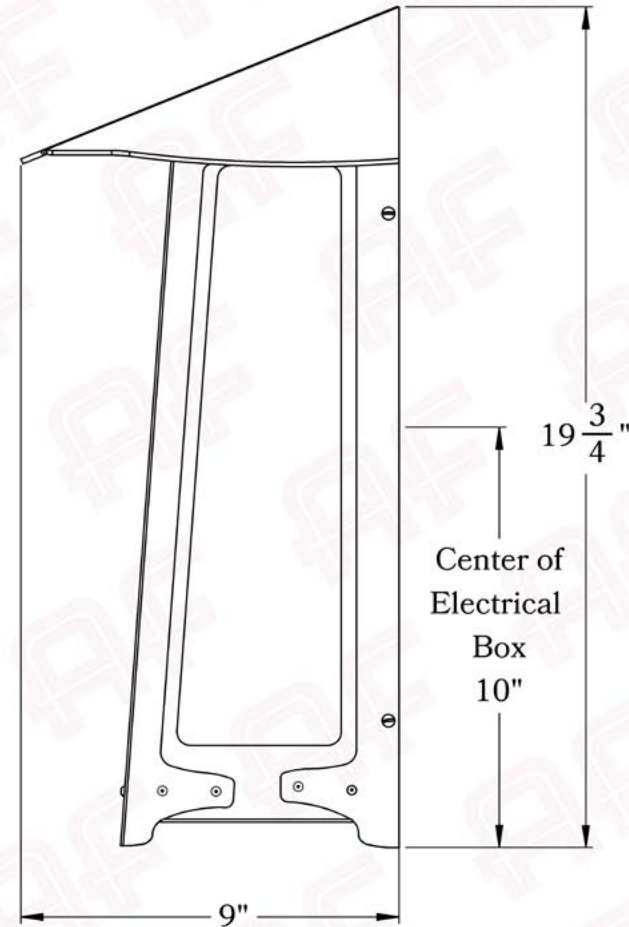

SIDE VIEW

AMERICA'S FINEST
Lighting & Mailbox Co.
975 N. Enterprise St. Orange, CA 92867

PRODUCT No. | 605-2
TITLE | Baldwin
UL RATING | Wet

LAMP BASE | Medium Base (E26)
MAX WATTAGE | 100W
VOLTAGE | 120V

PROPRIETARY AND CONFIDENTIAL
The information contained in this drawing is the sole property of America's Finest. Any reproduction in part or as a whole without written permission from America's Finest is prohibited.