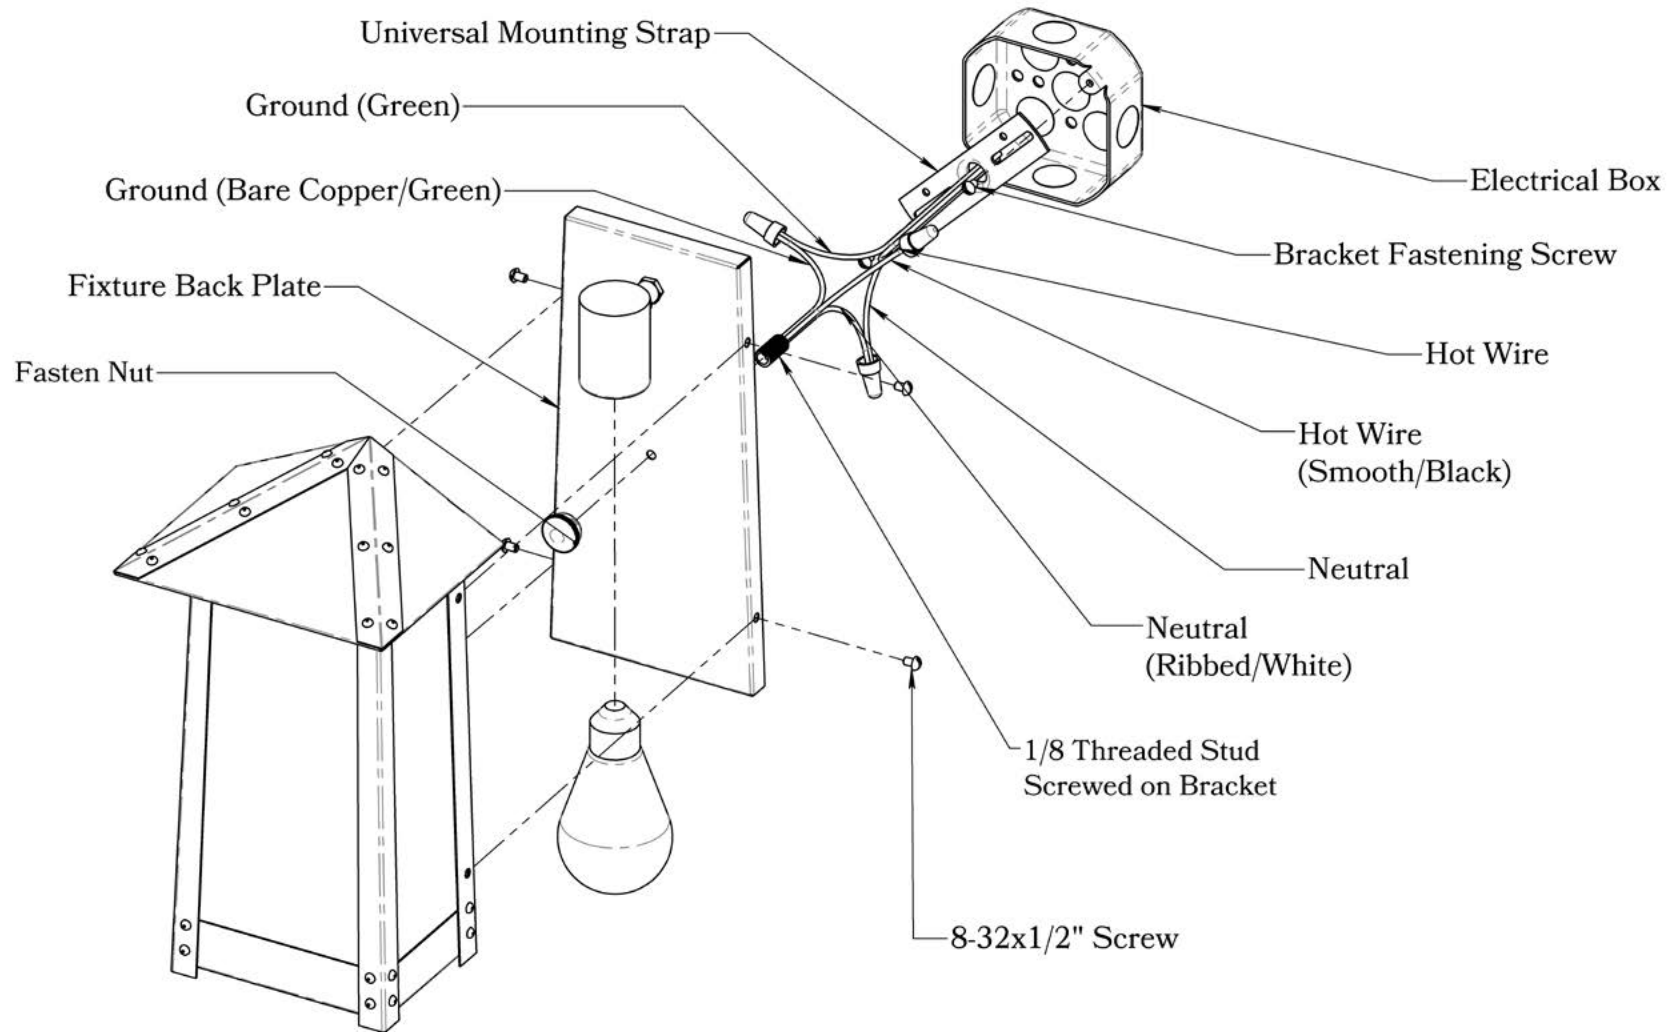

Blue Heron

Great Horned Owl

Hummingbird

Peacock in Tree

Spruce and Lake

Tree

Glass Only

Mounting Instructions | Flush Wall Mount Version 1