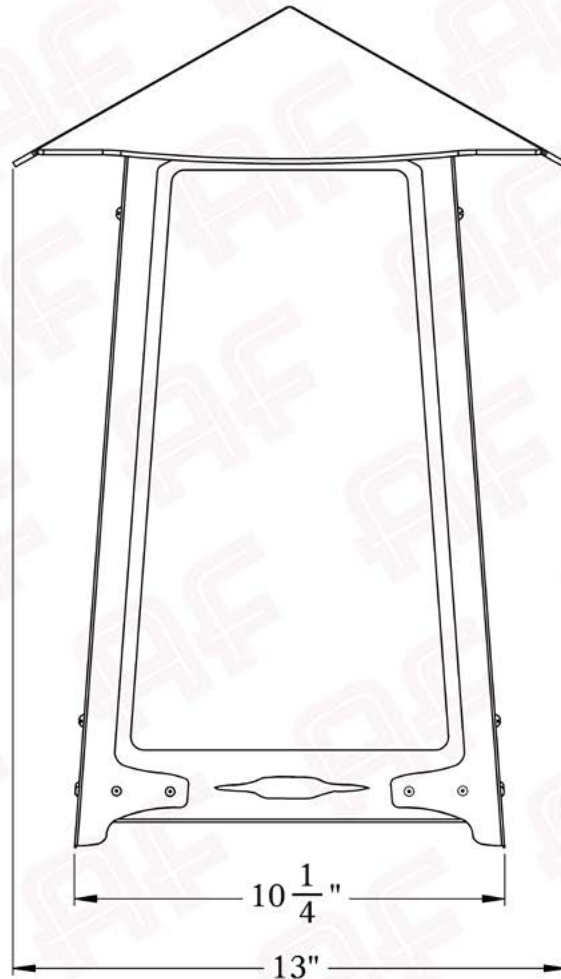

The Baldwin Series
Flush Mount Sconce
Extra Large

AMERICA'S FINEST 
Lighting & Mailbox Co. 

X Large

FRONT VIEW

SIDE VIEW

AMERICA'S FINEST
Lighting & Mailbox Co.
 975 N. Enterprise St. Orange, CA 92867

PRODUCT No. | 605-2
 TITLE | Baldwin
 UL RATING | Wet

LAMP BASE | Medium Base (E26)
 MAX WATTAGE | 100W
 VOLTAGE | 120V

PROPRIETARY AND CONFIDENTIAL
 The information contained in this drawing is the sole property of America's Finest. Any reproduction in part or as a whole without written permission from America's Finest is prohibited.

Dimensions

Roof Width	13"
Body Width	10 1/4"
Height	19 3/4"
Projection	9"

Electrical Specs

UL Rating	Wet
Voltage	120V
Socket Type	Medium Base - E26
Number of Light Bulbs	1
Max Wattage per Bulb	100W
LED Bulb	Supplied
Dimmable	Yes