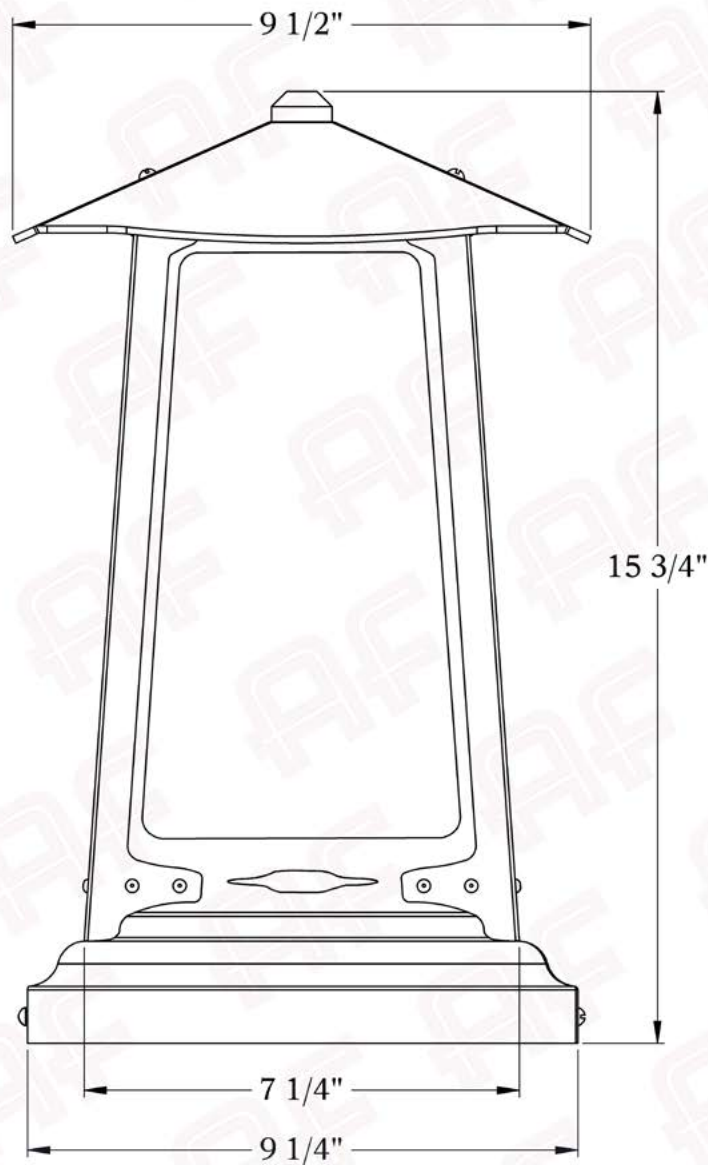

The Baldwin Series
Column Mount Lantern
Large

AMERICA'S FINEST 
Lighting & Mailbox Co.

Large

AMERICA'S FINEST
Lighting & Mailbox Co.
975 N. Enterprise St. Orange, CA 92867

PRODUCT No.	604-6
TITLE	Baldwin
UL RATING	Wet

LAMP BASE	Medium Base (E26)
MAX WATTAGE	100W
VOLTAGE	12V or 120V

PROPRIETARY AND CONFIDENTIAL
The information contained in this drawing is the sole property of America's Finest. Any reproduction in part or as a whole without written permission from America's Finest is prohibited.

Dimensions

Roof Width	9 1/2"
Body Width	7 1/4"
Height	15 3/4"
Mounting Plate	9 1/4"

Electrical Specs

UL Rating	Wet
Voltage	12V or 120V
Socket Type	Medium Base - E26
Number of Light Bulbs	1
Max Wattage per Bulb	100W
LED Bulb	Supplied