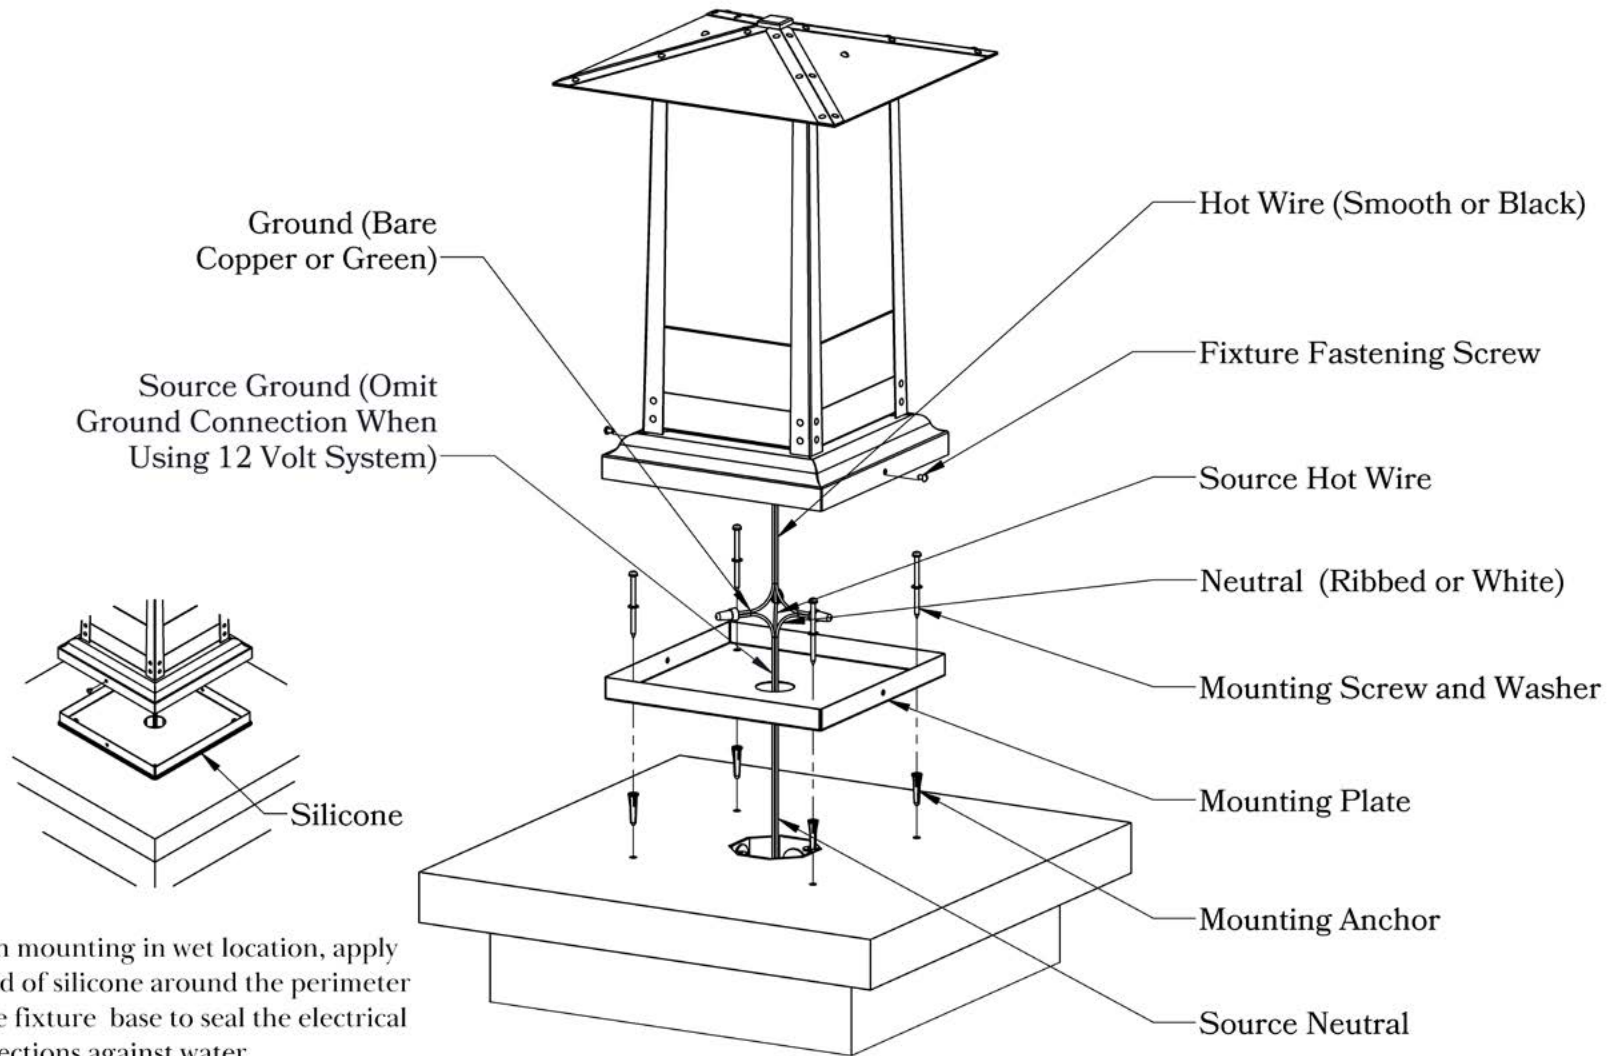

Dimensions

Roof Width	9 1/2"
Body Width	7 1/4"
Height	15 3/4"
Mounting Plate	9 1/4"

Electrical Specs

UL Rating	Wet
Voltage	12V or 120V
Socket Type	Medium Base - E26
Number of Light Bulbs	1
Max Wattage per Bulb	100W
LED Bulb	Supplied

Peacock in Tree

Spruce and Lake

Tree

Glass Only

Mounting Instructions | Column Light Version Two

When mounting in wet location, apply a bead of silicone around the perimeter of the fixture base to seal the electrical connections against water.