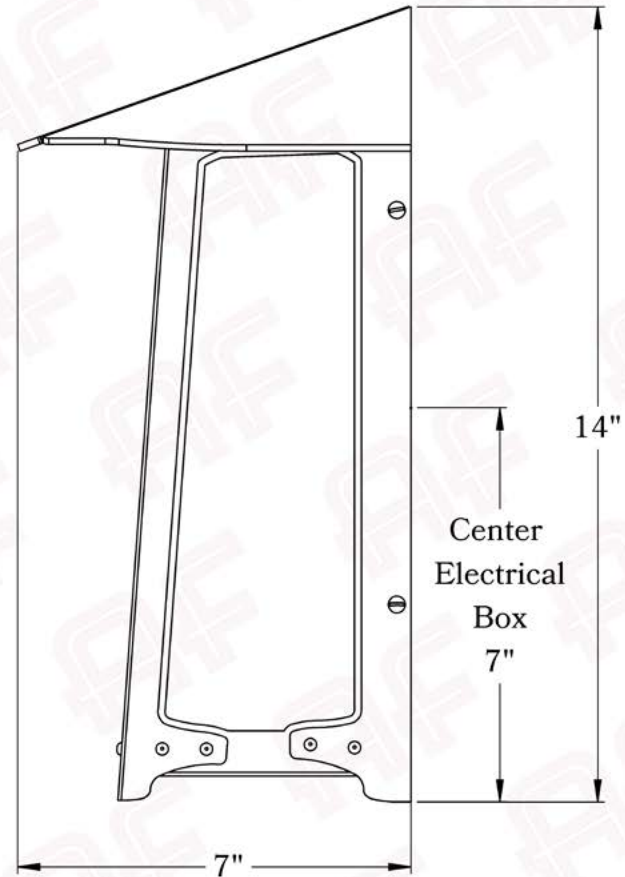

The Baldwin Series
Flush Mount Sconce
Large

AMERICA'S FINEST 
Lighting & Mailbox Co. 

Large

FRONT VIEW

SIDE VIEW

Dimensions

Roof Width	8 3/4"
Body Width	7 1/4"
Height	14"
Projection	7"

Electrical Specs

UL Rating	Wet
Voltage	120V
Socket Type	Medium Base - E26
Number of Light Bulbs	1
Max Wattage per Bulb	100W
LED Bulb	Supplied
Dimmable	Yes

Additional Information

Manufacturer	America's Finest Lighting
Mounting Location	Interior and Exterior
Material	Brass
Multiple Overlay Options	Yes
Bottom Glass Panels	Included