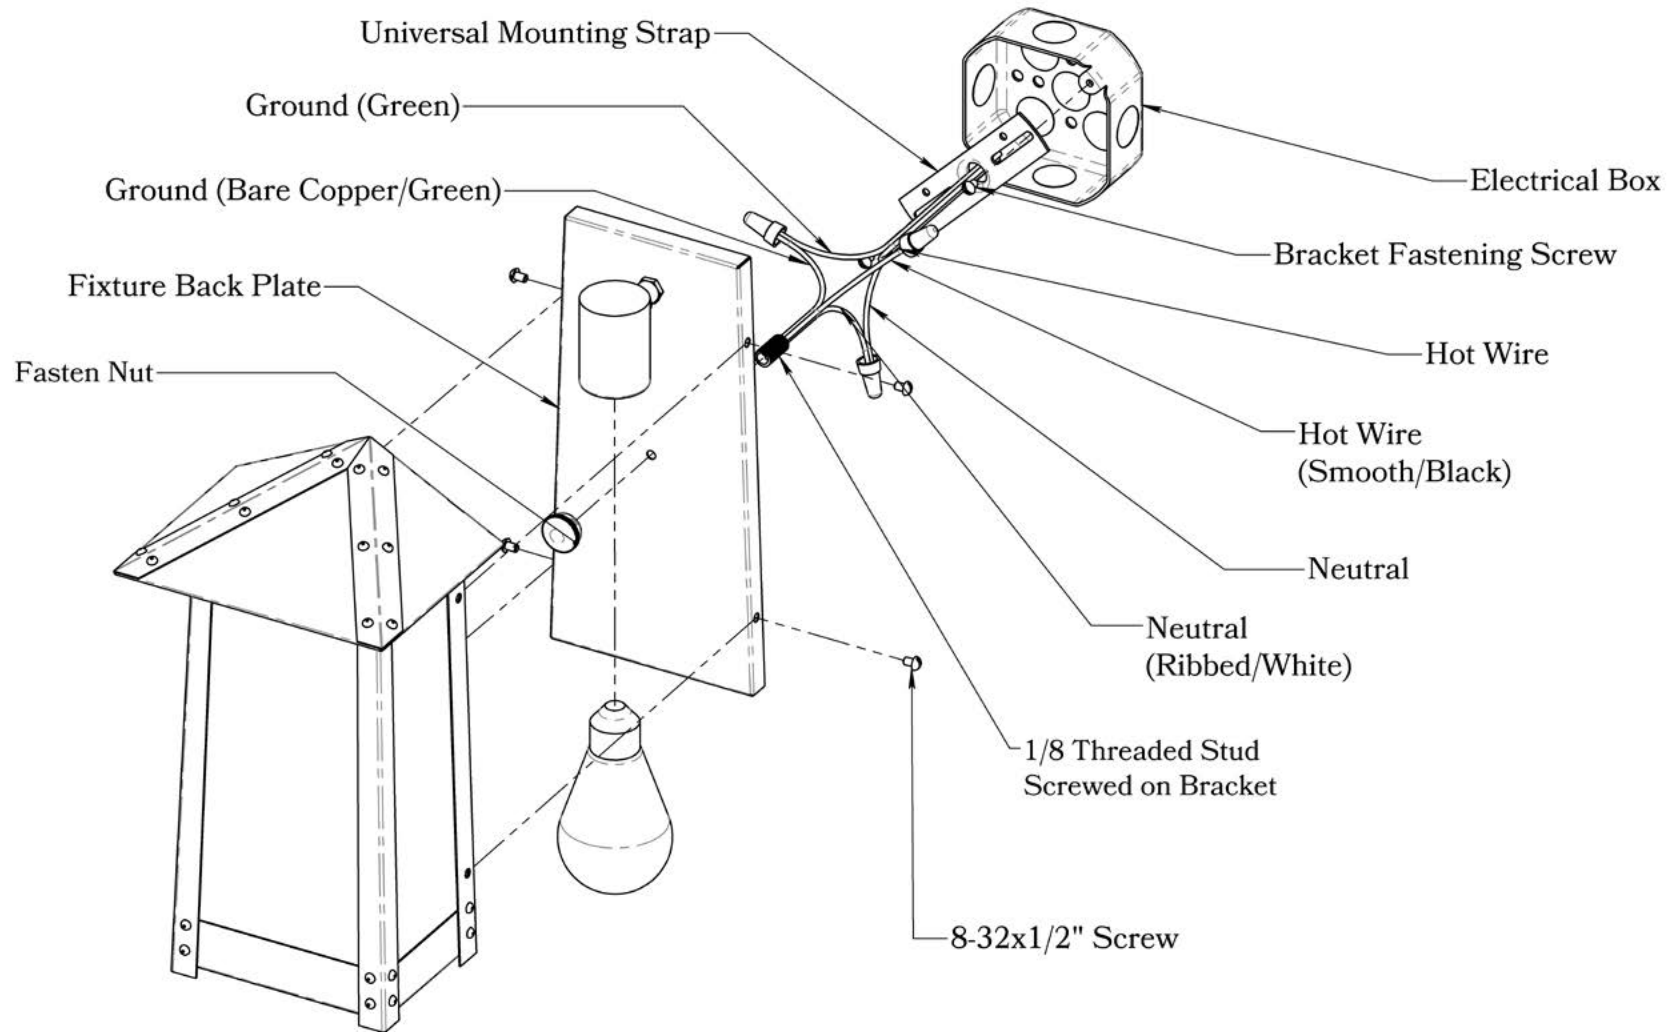

UL Rating	Wet
Voltage	120V
Socket Type	Medium Base - E26
Number of Light Bulbs	1
Max Wattage per Bulb	100W
LED Bulb	Supplied
Dimmable	Yes

Additional Information

Manufacturer	America's Finest Lighting
Mounting Location	Interior and Exterior
Material	Brass
Multiple Overlay Options	Yes
Bottom Glass Panels	Included

Mounting Instructions | Flush Wall Mount Version 1

CAUTION—DISCONNECT POWER

Always shut off power when installing or repairing this (or any other) electrical appliance. Failure to do so may result in severe injury or death. This product must be installed in accordance with applicable installation codes by a person familiar with the construction and operation of the product, and the hazards involved.