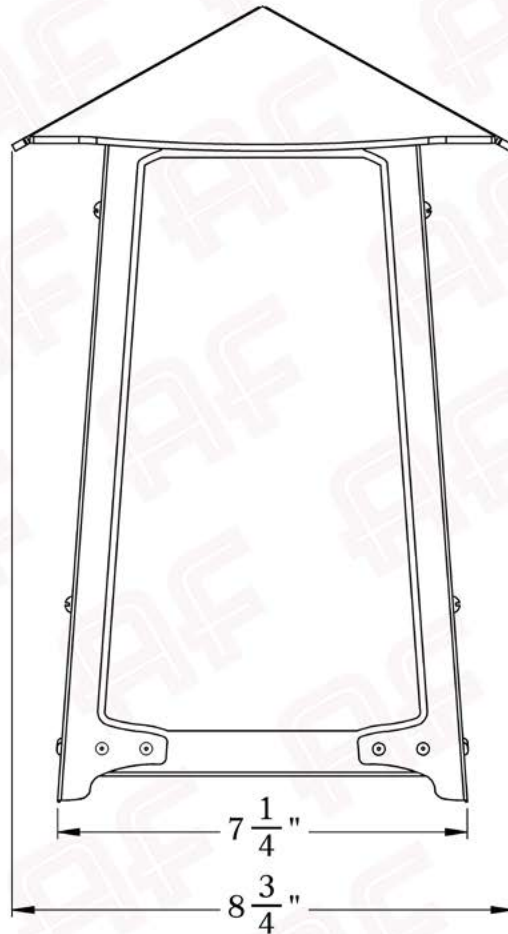

The Baldwin Series
Flush Mount Sconce
Large

AMERICA'S FINEST 
Lighting & Mailbox Co. 

Large

FRONT VIEW

SIDE VIEW

Dimensions

Roof Width	8 3/4"
Body Width	7 1/4"
Height	14"
Projection	7"

Electrical Specs

UL Rating	Wet
Voltage	120V
Socket Type	Medium Base - E26
Number of Light Bulbs	1
Max Wattage per Bulb	100W
LED Bulb	Supplied
Dimmable	Yes

Additional Information

Manufacturer	America's Finest Lighting
Mounting Location	Interior and Exterior
Material	Brass
Multiple Overlay Options	Yes
Bottom Glass Panels	Included