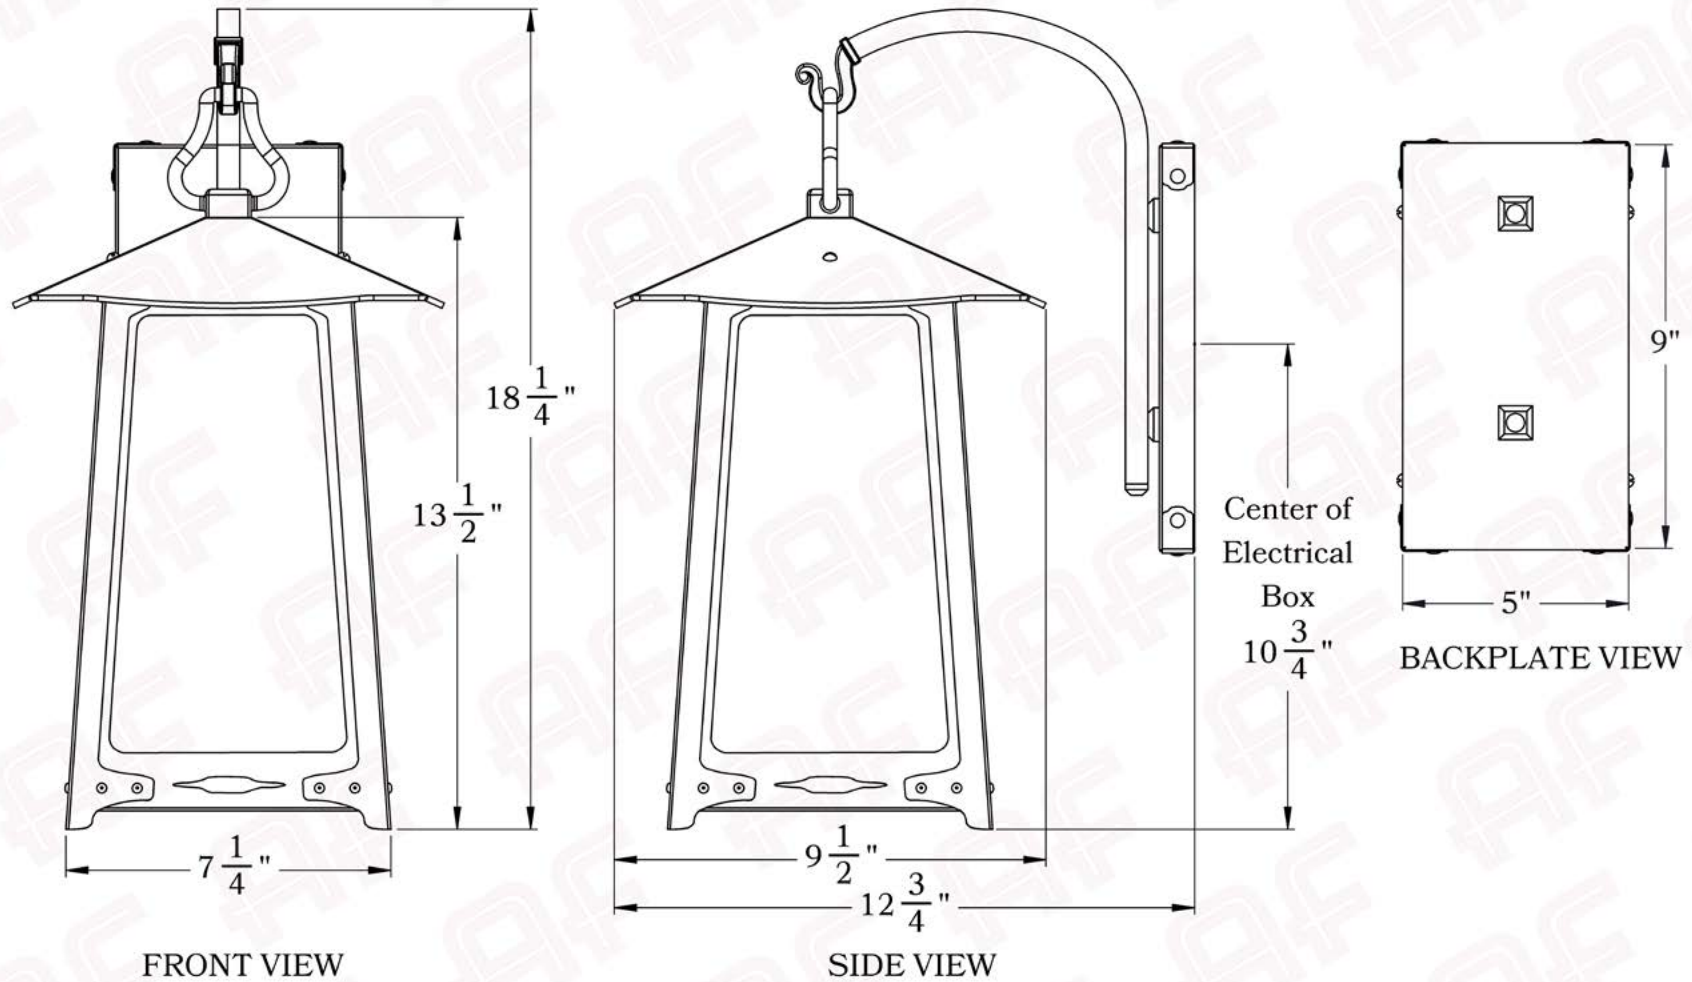

The Baldwin Series
Hook Arm Sconce
Large

AMERICA'S FINEST 
Lighting & Mailbox Co. 

Large

Dimensions

Roof Width	9 1/2"
Body Width	7 1/4"
Lantern Height	13 1/2"
Height	18 1/4"
Projection	12 3/4"
Mounting Plate	5" x 9"

Electrical Specs

UL Rating	Damp
Voltage	120V
Socket Type	Medium Base - E26
Number of Light Bulbs	1
Max Wattage per Bulb	100W
LED Bulb	Supplied
Dimmable	Yes

Additional Information

Manufacturer	America's Finest Lighting
Mounting Location	Interior and Exterior
Material	Brass
Multiple Overlay Options	Yes
Bottom Glass Panels	Included