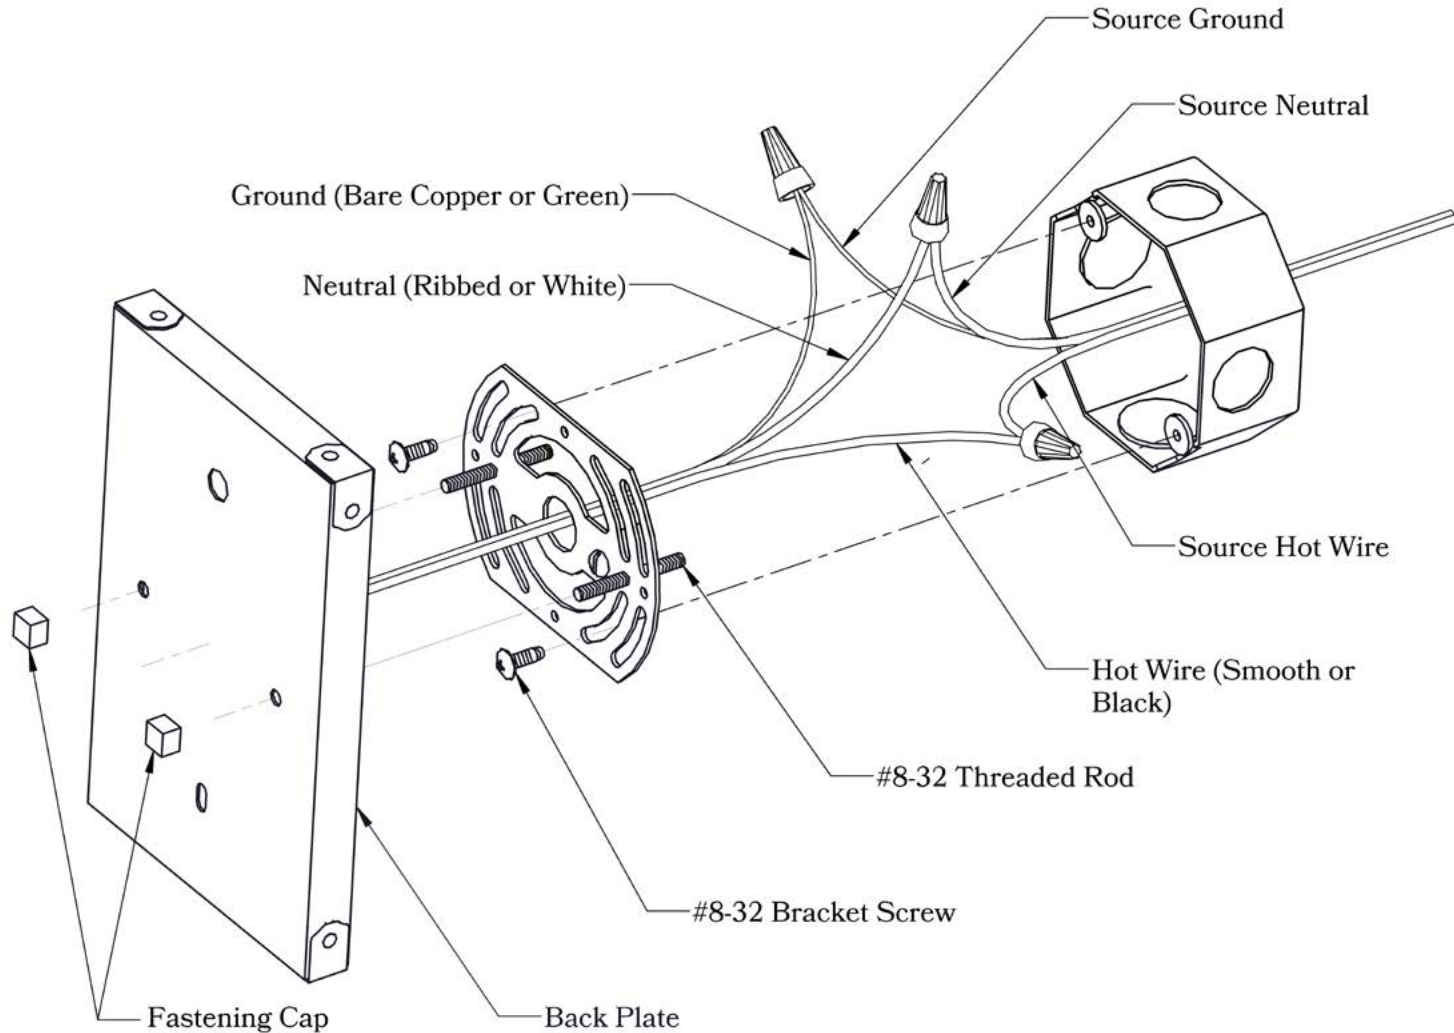

Electrical Specs

UL Rating	Damp
Voltage	120V
Socket Type	Medium Base - E26
Number of Light Bulbs	1
Max Wattage per Bulb	100W
LED Bulb	Supplied
Dimmable	Yes

Additional Information

Manufacturer	America's Finest Lighting
Mounting Location	Interior and Exterior
Material	Brass
Multiple Overlay Options	Yes
Bottom Glass Panels	Included

Mounting Instructions | Wall Mount With Caps**CAUTION—DISCONNECT POWER**

Always shut off power when installing or repairing this (or any other) electrical appliance. Failure to do so may result in severe injury or death. This product must be installed in accordance with applicable installation codes by a person familiar with the construction and operation of the product, and the hazards involved.