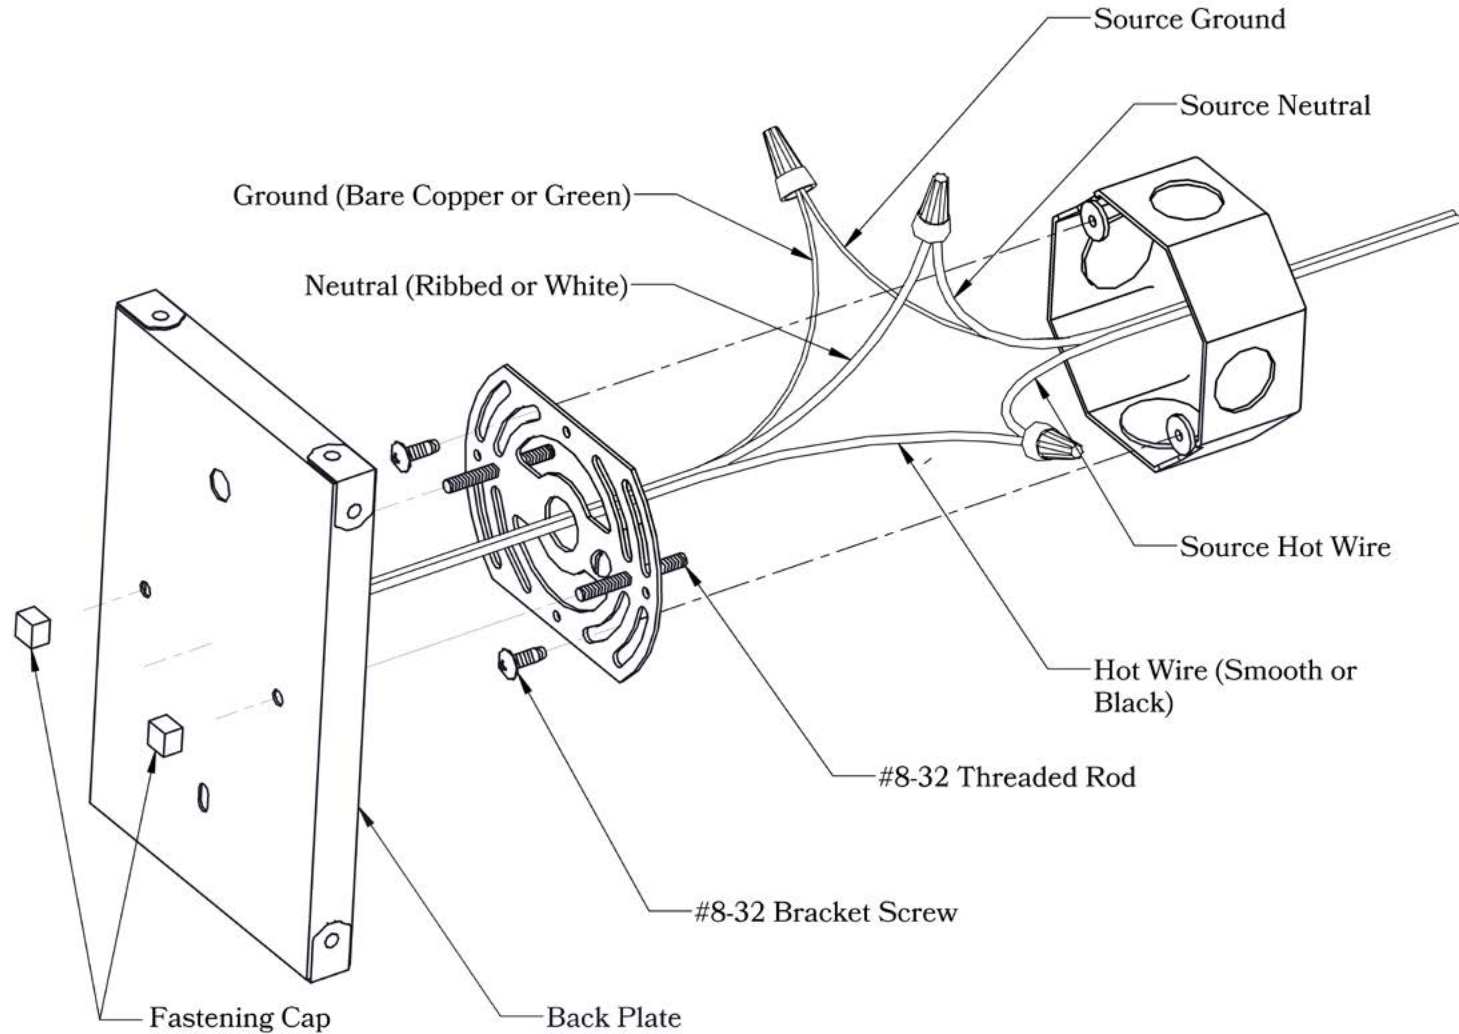

Electrical Specs

UL Rating	Wet
Voltage	120V
Socket Type	Medium Base - E26
Number of Light Bulbs	1
Max Wattage per Bulb	100W
LED Bulb	Supplied
Dimmable	Yes

Additional Information

Manufacturer	America's Finest Lighting
Mounting Location	Interior and Exterior
Material	Brass
Multiple Overlay Options	Yes
Bottom Glass Panels	Included

Mounting Instructions | Wall Mount With Caps**CAUTION—DISCONNECT POWER**

Always shut off power when installing or repairing this (or any other) electrical appliance. Failure to do so may result in severe injury or death. This product must be installed in accordance with applicable installation codes by a person familiar with the construction and operation of the product, and the hazards involved.