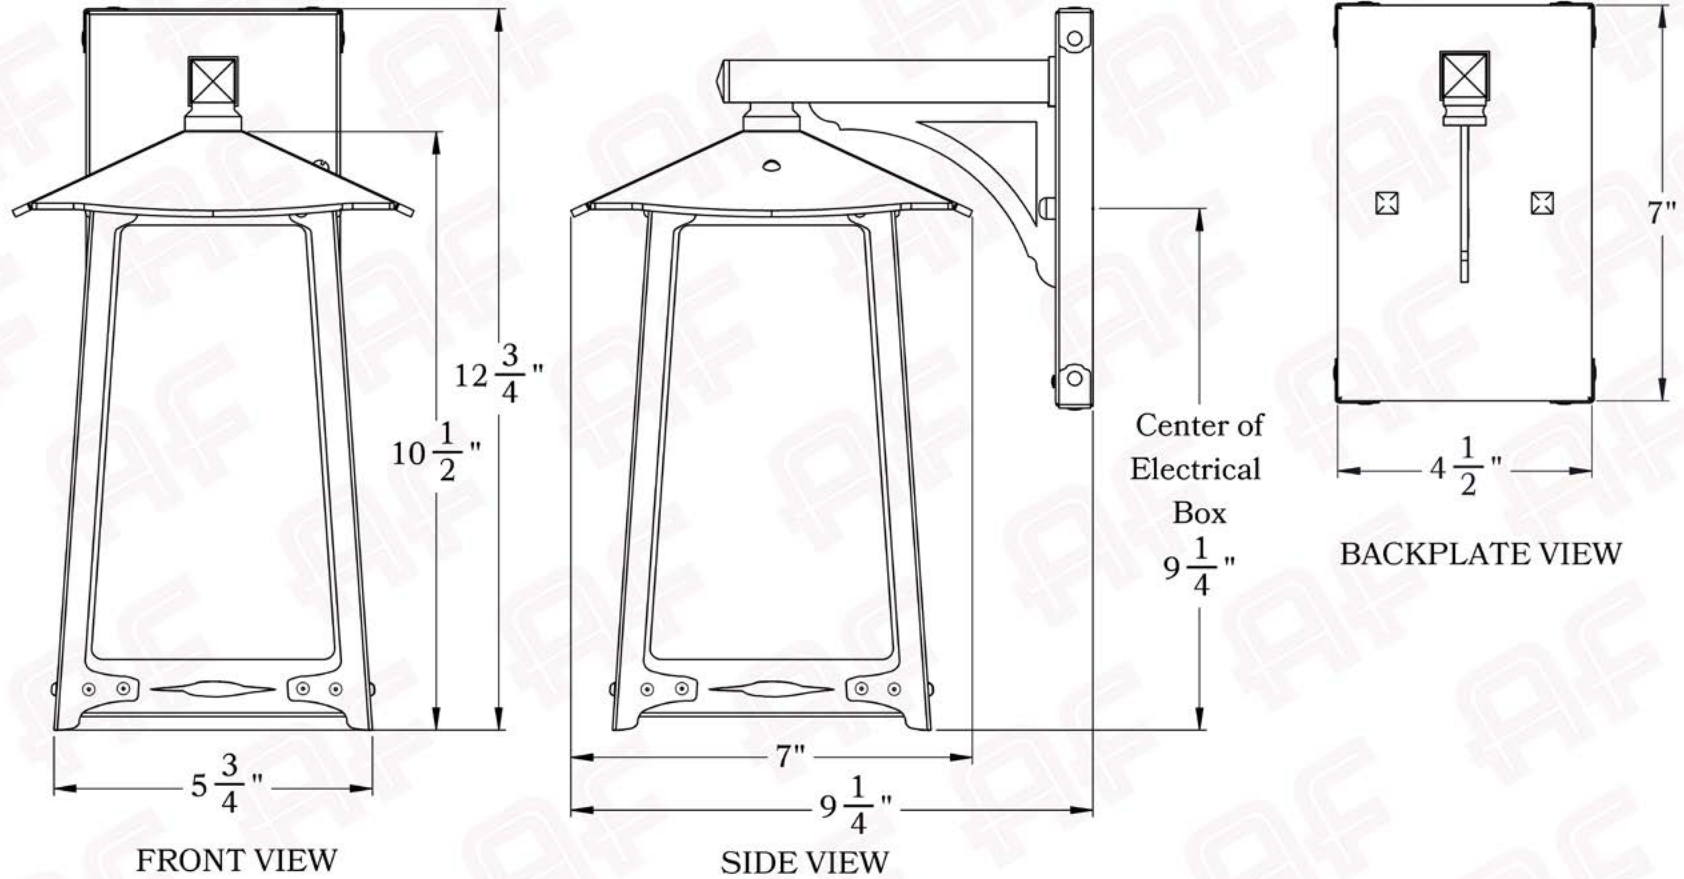

Product No. 603-8

The Baldwin Series
Straight Arm Sconce
Medium

AMERICA'S FINEST 
Lighting & Mailbox Co. 

Medium

Dimensions

Roof Width	7"
Body Width	5 3/4"
Lantern Height	10 1/2"
Height	12 3/4"
Projection	9 1/4"
Mounting Plate	4 1/2" x 7"

Electrical Specs

UL Rating	Wet
Voltage	120V
Socket Type	Medium Base - E26
Number of Light Bulbs	1
Max Wattage per Bulb	100W
LED Bulb	Supplied
Dimmable	Yes

Additional Information

Manufacturer	America's Finest Lighting
Mounting Location	Interior and Exterior
Material	Brass
Multiple Overlay Options	Yes
Bottom Glass Panels	Included