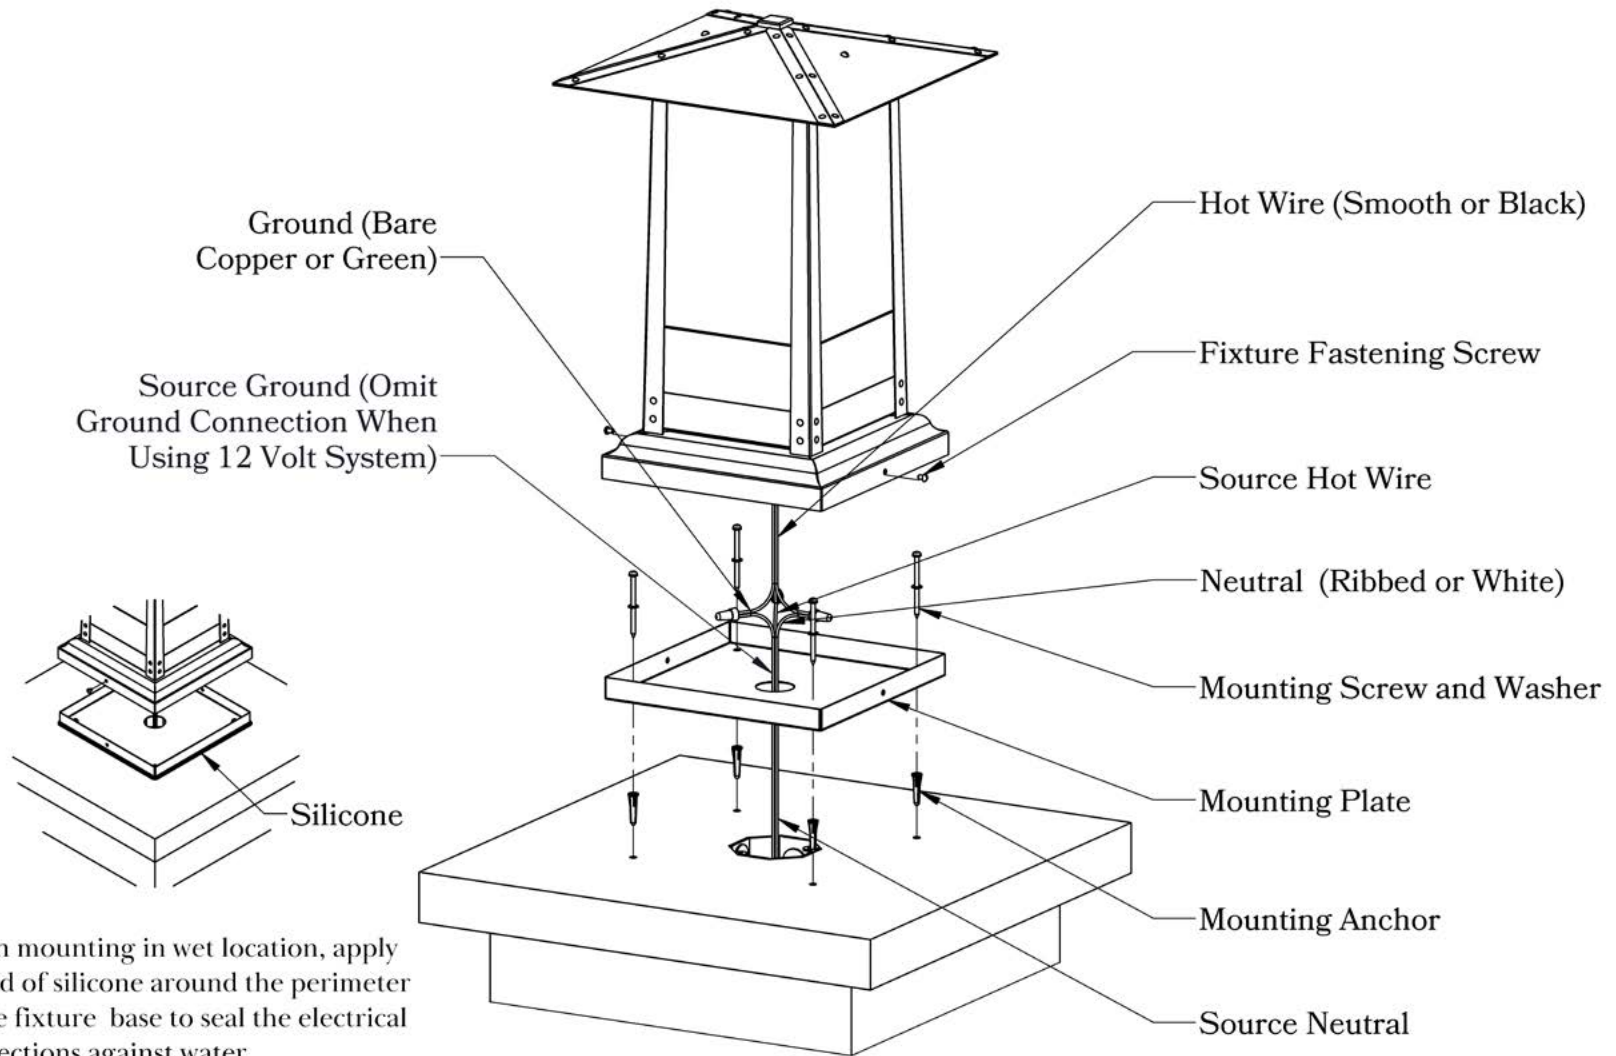

Dimensions

Roof Width	7"
Body Width	5 3/4"
Height	12 1/4"
Mounting Plate	7"

Electrical Specs

UL Rating	Wet
Voltage	12V or 120V
Socket Type	Medium Base - E26
Number of Light Bulbs	1
Max Wattage per Bulb	100W
LED Bulb	Supplied

Peacock in Tree

Spruce and Lake

Tree

Glass Only

Mounting Instructions | Column Light Version Two

When mounting in wet location, apply a bead of silicone around the perimeter of the fixture base to seal the electrical connections against water.