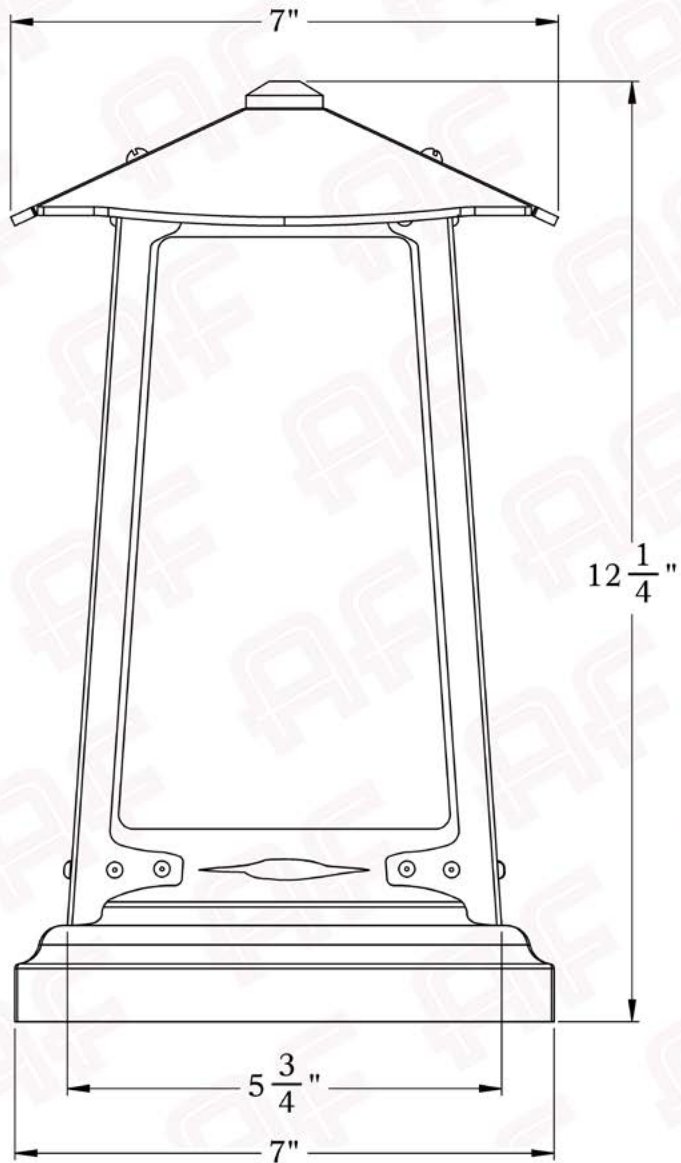

Medium

AMERICA'S FINEST
Lighting & Mailbox Co.
975 N. Enterprise St. Orange, CA 92867

PRODUCT No. | 603-6
TITLE | Baldwin
UL RATING | Wet

LAMP BASE | Medium Base (E26)
MAX WATTAGE | 100W
VOLTAGE | 12V or 120V

PROPRIETARY AND CONFIDENTIAL
The information contained in this drawing is the sole property of America's Finest. Any reproduction in part or as a whole without written permission from America's Finest is prohibited.