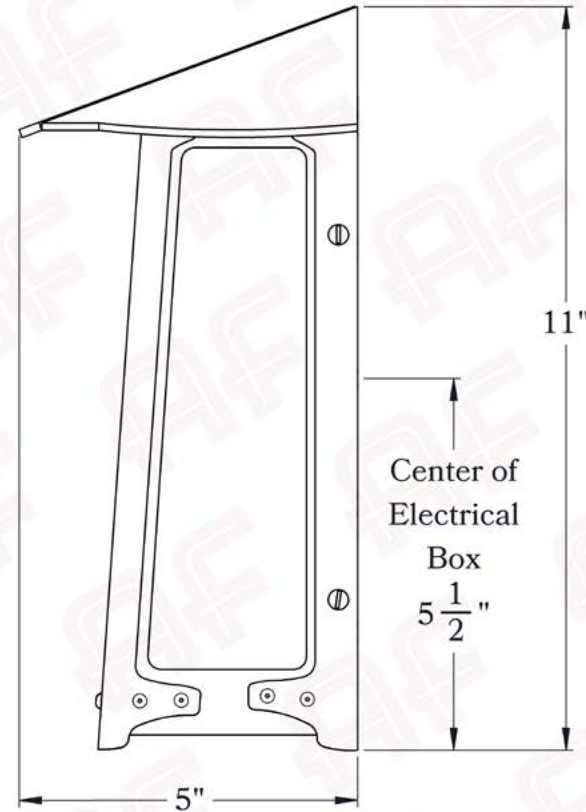

The Baldwin Series
Flush Mount Sconce
Medium

AMERICA'S FINEST 
 *Lighting & Mailbox Co.*

Medium

FRONT VIEW

SIDE VIEW

Dimensions

Roof Width	6 3/4"
Body Width	5 3/4"
Height	11"
Projection	5"

Electrical Specs

UL Rating	Wet
Voltage	120V
Socket Type	Medium Base - E26
Number of Light Bulbs	1
Max Wattage per Bulb	60W
LED Bulb	Supplied
Dimmable	Yes

Additional Information

Manufacturer	America's Finest Lighting
Mounting Location	Interior and Exterior
Material	Brass
Multiple Overlay Options	Yes
Bottom Glass Panels	Included