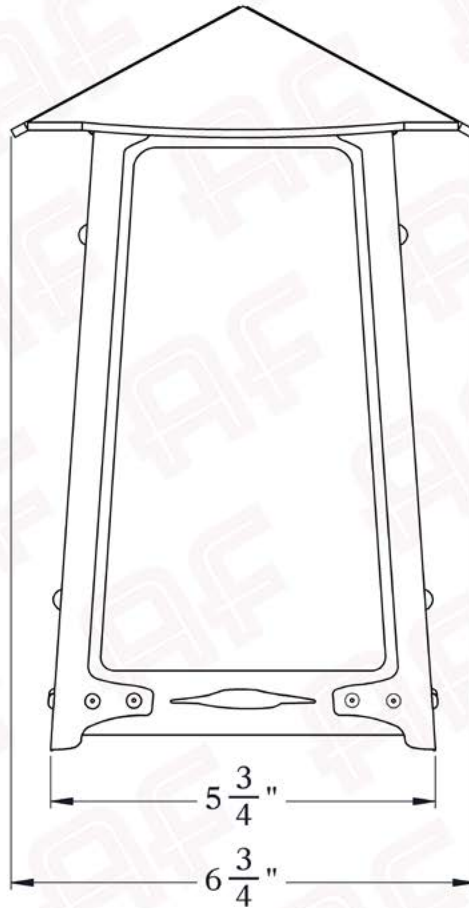

The Baldwin Series
Flush Mount Sconce
Medium

AMERICA'S FINEST 
 *Lighting & Mailbox Co.*

Medium

FRONT VIEW

SIDE VIEW

Dimensions

Roof Width	6 3/4"
Body Width	5 3/4"
Height	11"
Projection	5"

Electrical Specs

UL Rating	Wet
Voltage	120V
Socket Type	Medium Base - E26
Number of Light Bulbs	1
Max Wattage per Bulb	60W
LED Bulb	Supplied
Dimmable	Yes

Additional Information

Manufacturer	America's Finest Lighting
Mounting Location	Interior and Exterior
Material	Brass
Multiple Overlay Options	Yes
Bottom Glass Panels	Included