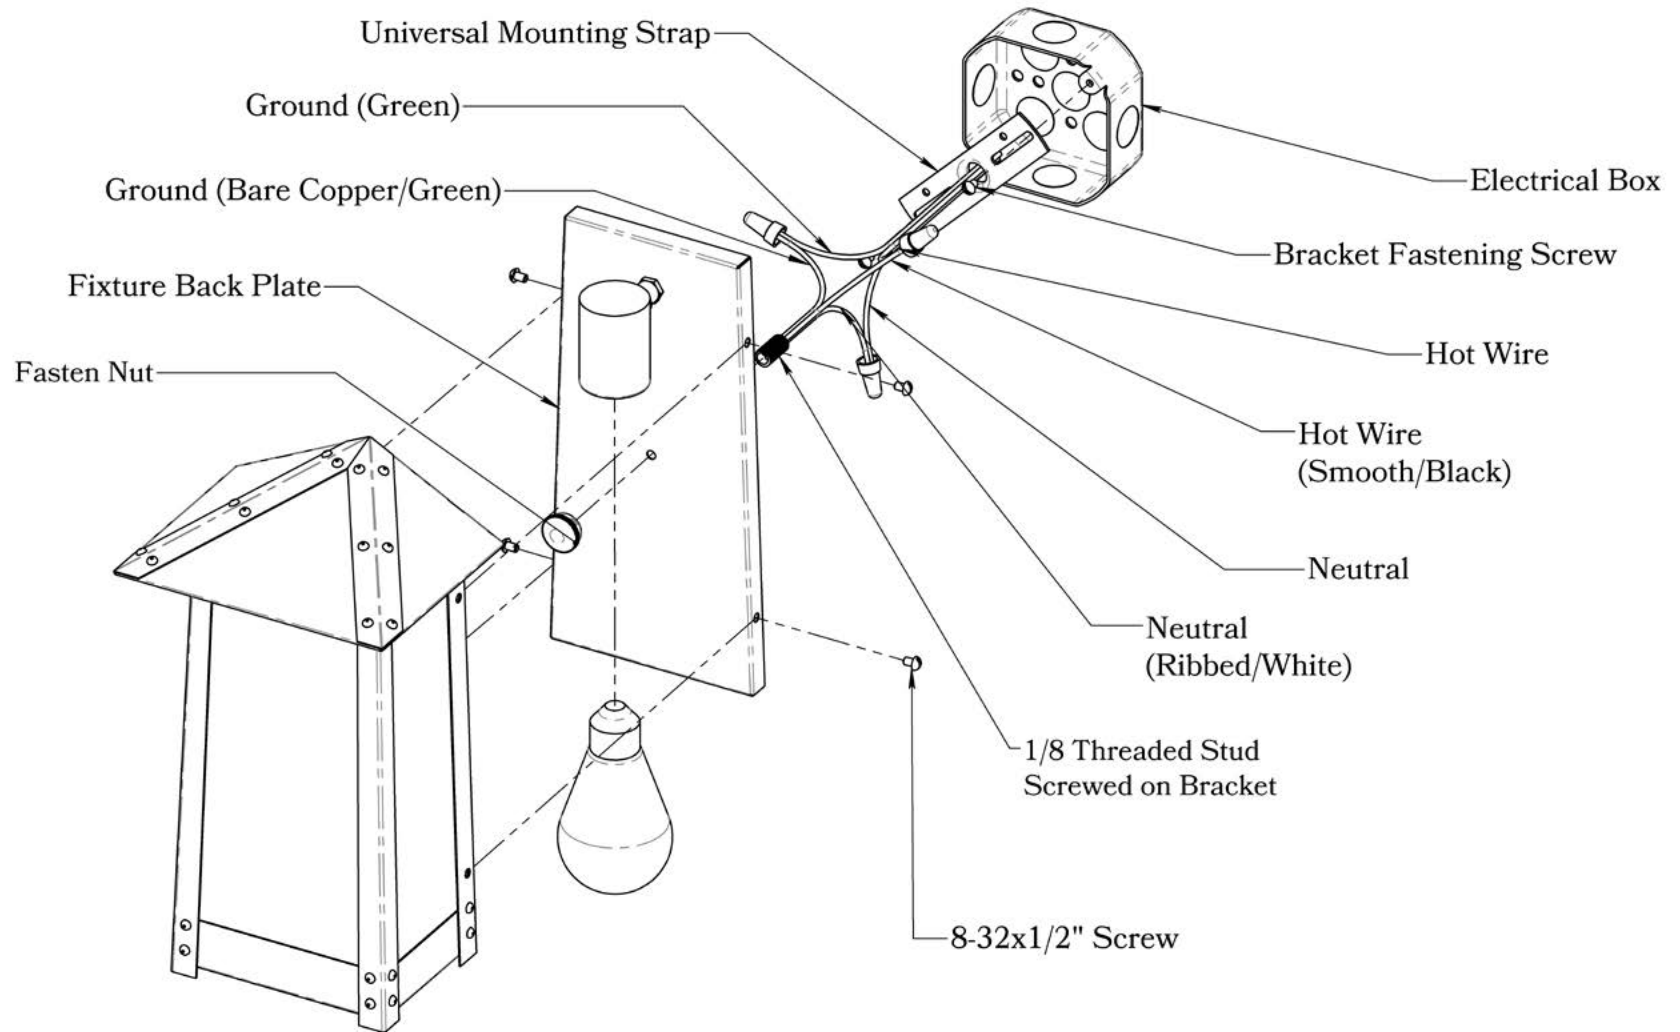

The Baldwin Series
Flush Mount Sconce
Medium

AMERICA'S FINEST 
 *Lighting & Mailbox Co.*

Medium

FRONT VIEW

SIDE VIEW

Dimensions

Roof Width	6 3/4"
Body Width	5 3/4"
Height	11"
Projection	5"

Electrical Specs

UL Rating	Wet
Voltage	120V
Socket Type	Medium Base - E26
Number of Light Bulbs	1
Max Wattage per Bulb	60W
LED Bulb	Supplied
Dimmable	Yes

Additional Information

Manufacturer	America's Finest Lighting
Mounting Location	Interior and Exterior
Material	Brass
Multiple Overlay Options	Yes
Bottom Glass Panels	Included

Mounting Instructions | Flush Wall Mount Version 1

CAUTION—DISCONNECT POWER

Always shut off power when installing or repairing this (or any other) electrical appliance. Failure to do so may result in severe injury or death. This product must be installed in accordance with applicable installation codes by a person familiar with the construction and operation of the product, and the hazards involved.