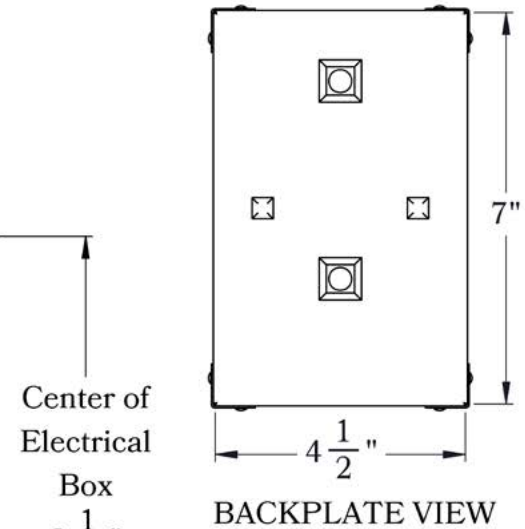

# Medium

FRONT VIEW

SIDE VIEW

BACKPLATE VIEW

PRODUCT No. | 603-1  
 TITLE | Baldwin  
 UL RATING | Damp

LAMP BASE | Medium Base (E26)  
 MAX WATTAGE | 100W  
 VOLTAGE | 120V

**PROPRIETARY AND CONFIDENTIAL**  
 The information contained in this drawing is the sole property of Old California. Any reproduction in part or as a whole without written permission from Old California is prohibited.

## Dimensions

Roof Width	7"
Body Width	5 3/4"
Lantern Height	10 1/2"
Height	14 1/2"
Projection	10 1/2"
Mounting Plate	4 1/2" x 7"