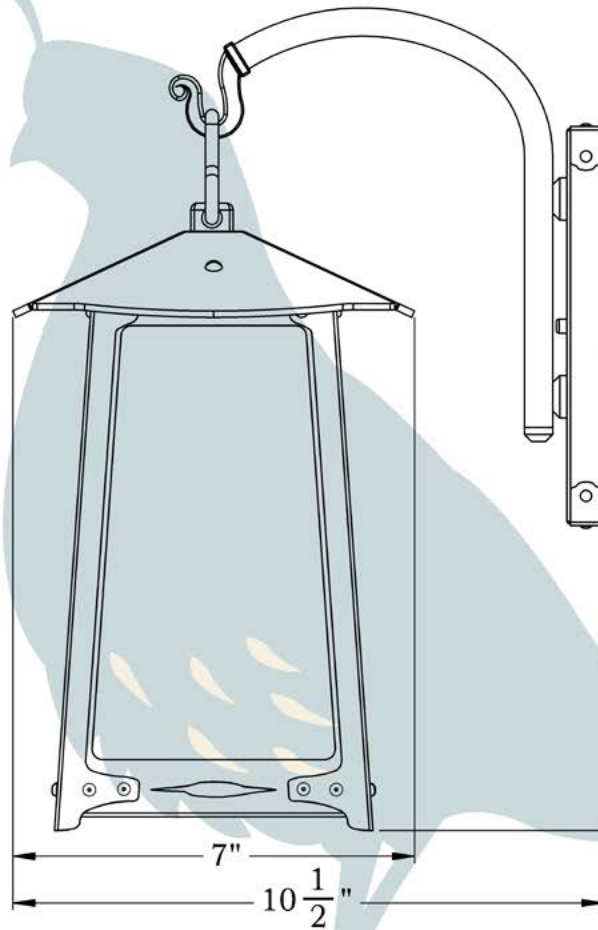

# Medium

FRONT VIEW

SIDE VIEW

BACKPLATE VIEW

PRODUCT No. | 603-1  
 TITLE | Baldwin  
 UL RATING | Damp

LAMP BASE | Medium Base (E26)  
 MAX WATTAGE | 100W  
 VOLTAGE | 120V

**PROPRIETARY AND CONFIDENTIAL**  
 The information contained in this drawing is the sole property of Old California. Any reproduction in part or as a whole without written permission from Old California is prohibited.

## Dimensions

Roof Width	7"
Body Width	5 3/4"
Lantern Height	10 1/2"
Height	14 1/2"
Projection	10 1/2"
Mounting Plate	4 1/2" x 7"