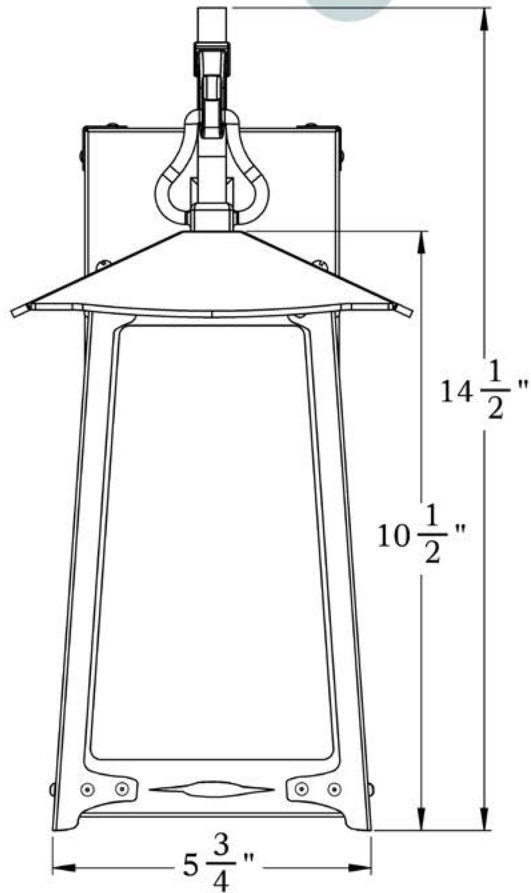

# Medium

FRONT VIEW

SIDE VIEW

BACKPLATE VIEW

PRODUCT No. | 603-1  
 TITLE | Baldwin  
 UL RATING | Damp

LAMP BASE | Medium Base (E26)  
 MAX WATTAGE | 100W  
 VOLTAGE | 120V

**PROPRIETARY AND CONFIDENTIAL**  
 The information contained in this drawing is the sole property of Old California. Any reproduction in part or as a whole without written permission from Old California is prohibited.

## Dimensions

Roof Width	7"
Body Width	5 3/4"
Lantern Height	10 1/2"
Height	14 1/2"
Projection	10 1/2"
Mounting Plate	4 1/2" x 7"