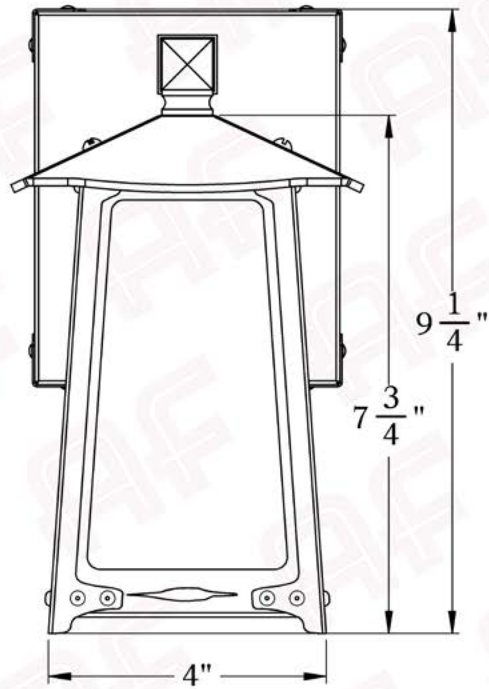

The Baldwin Series
Straight Arm Sconce
Small

AMERICA'S FINEST 
Lighting & Mailbox Co. 

Small

FRONT VIEW

SIDE VIEW

BACKPLATE VIEW

Dimensions

Roof Width	5 1/4"
Body Width	4"
Lantern Height	7 3/4"
Height	9 1/4"
Projection	7 3/4"
Mounting Plate	4 1/2" x 5 1/2"

Electrical Specs

UL Rating	Wet
Voltage	120V
Socket Type	Medium Base - E26
Number of Light Bulbs	1
Max Wattage per Bulb	60W
LED Bulb	Supplied
Dimmable	Yes

Additional Information

Manufacturer	America's Finest Lighting
Mounting Location	Interior and Exterior
Material	Brass
Multiple Overlay Options	Yes
Bottom Glass Panels	Included