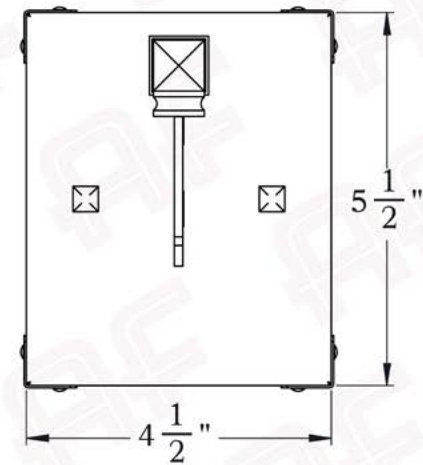

The Baldwin Series
Straight Arm Sconce
Small

AMERICA'S FINEST 
Lighting & Mailbox Co. 

Small

FRONT VIEW

SIDE VIEW

BACKPLATE VIEW

Dimensions

Roof Width	5 1/4"
Body Width	4"
Lantern Height	7 3/4"
Height	9 1/4"
Projection	7 3/4"
Mounting Plate	4 1/2" x 5 1/2"

Electrical Specs

UL Rating	Wet
Voltage	120V
Socket Type	Medium Base - E26
Number of Light Bulbs	1
Max Wattage per Bulb	60W
LED Bulb	Supplied
Dimmable	Yes

Additional Information

Manufacturer	America's Finest Lighting
Mounting Location	Interior and Exterior
Material	Brass
Multiple Overlay Options	Yes
Bottom Glass Panels	Included