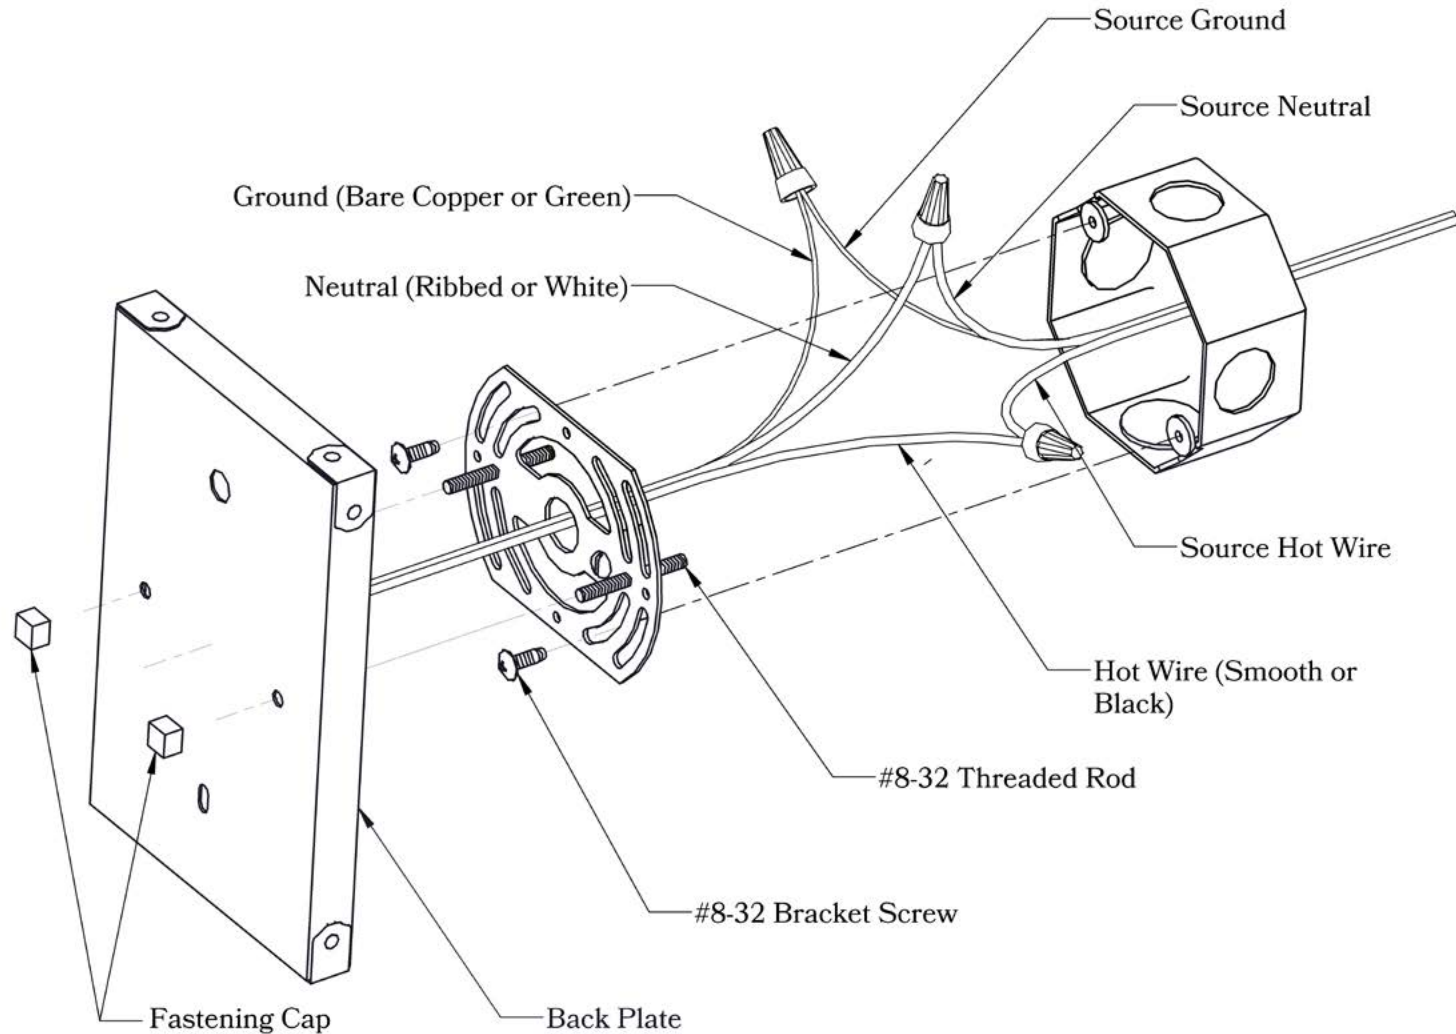

Electrical Specs

UL Rating	Wet
Voltage	120V
Socket Type	Medium Base - E26
Number of Light Bulbs	1
Max Wattage per Bulb	60W
LED Bulb	Supplied
Dimmable	Yes

Additional Information

Manufacturer	America's Finest Lighting
Mounting Location	Interior and Exterior
Material	Brass
Multiple Overlay Options	Yes
Bottom Glass Panels	Included

Mounting Instructions | Wall Mount With Caps**CAUTION—DISCONNECT POWER**

Always shut off power when installing or repairing this (or any other) electrical appliance. Failure to do so may result in severe injury or death. This product must be installed in accordance with applicable installation codes by a person familiar with the construction and operation of the product, and the hazards involved.