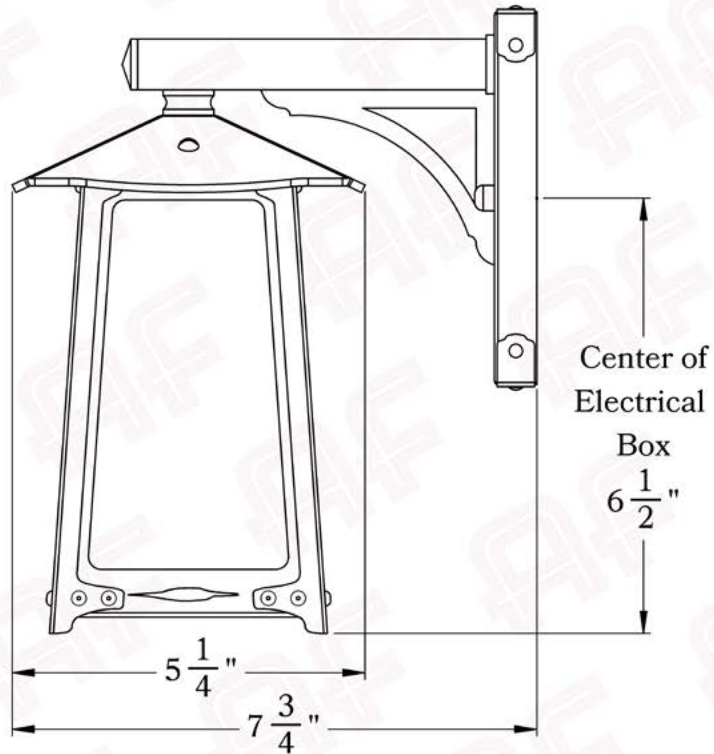

The Baldwin Series
Straight Arm Sconce
Small

AMERICA'S FINEST 
Lighting & Mailbox Co. 

Small

FRONT VIEW

SIDE VIEW

BACKPLATE VIEW

Dimensions

Roof Width	5 1/4"
Body Width	4"
Lantern Height	7 3/4"
Height	9 1/4"
Projection	7 3/4"
Mounting Plate	4 1/2" x 5 1/2"

Electrical Specs

UL Rating	Wet
Voltage	120V
Socket Type	Medium Base - E26
Number of Light Bulbs	1
Max Wattage per Bulb	60W
LED Bulb	Supplied
Dimmable	Yes

Additional Information

Manufacturer	America's Finest Lighting
Mounting Location	Interior and Exterior
Material	Brass
Multiple Overlay Options	Yes
Bottom Glass Panels	Included