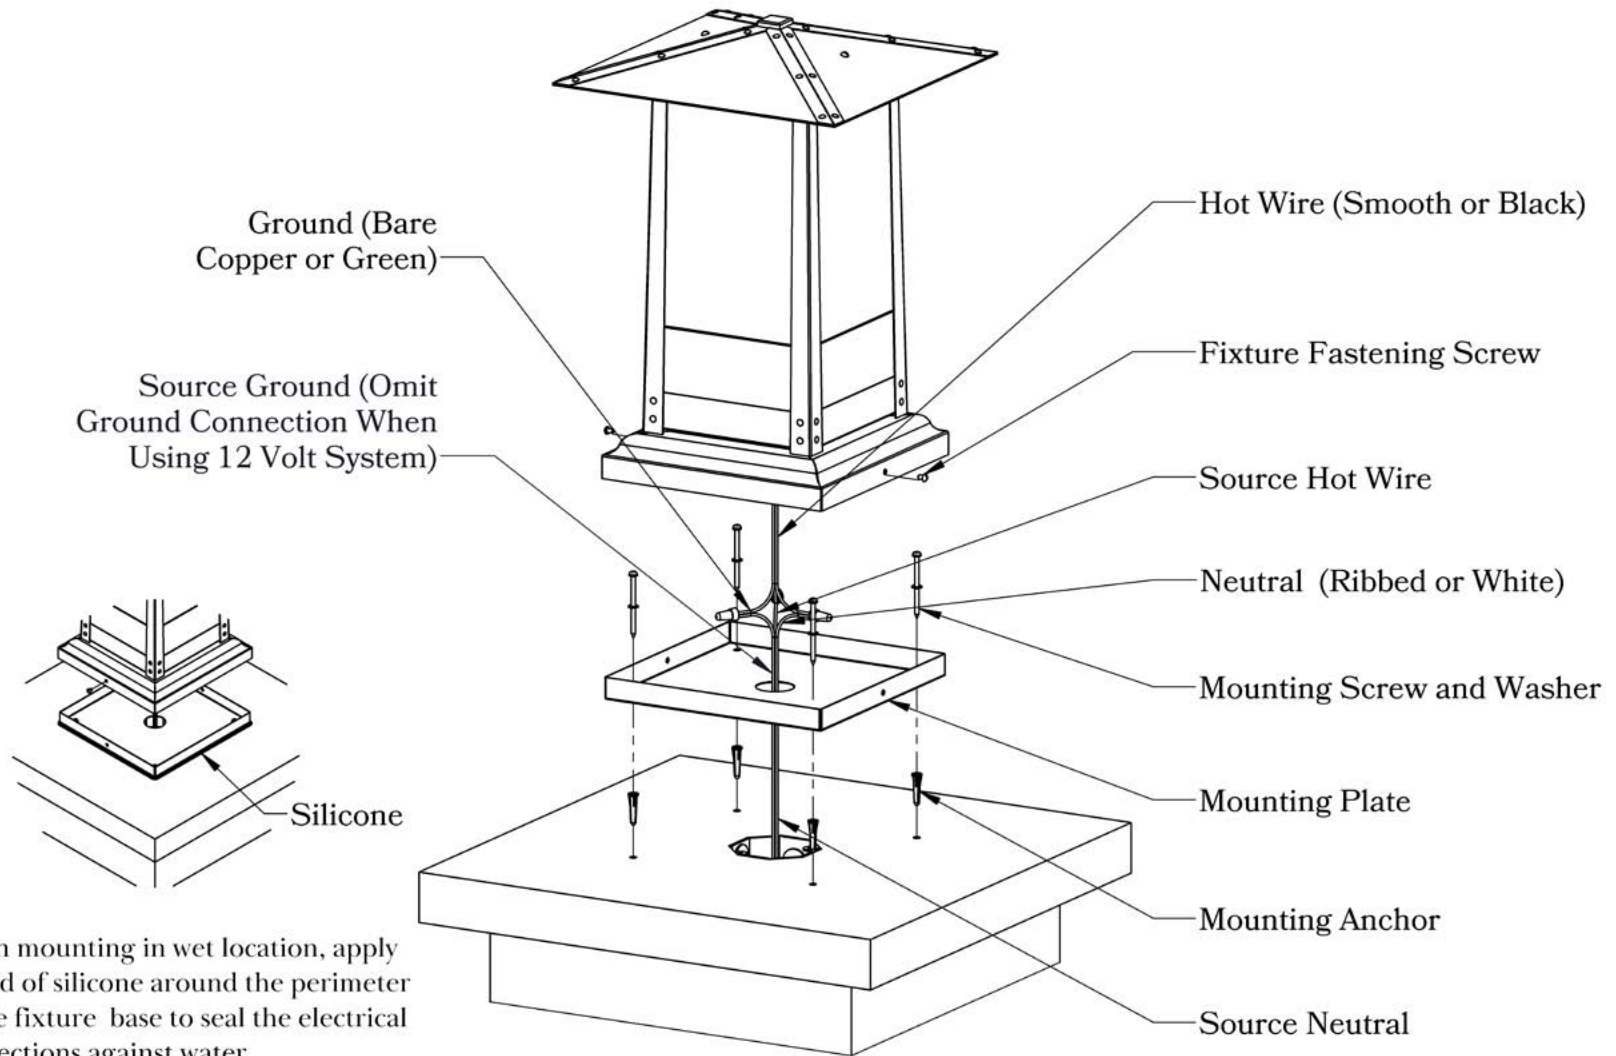

Mounting Instructions | Column Light Version Two

When mounting in wet location, apply a bead of silicone around the perimeter of the fixture base to seal the electrical connections against water.

**CAUTION—DISCONNECT POWER**