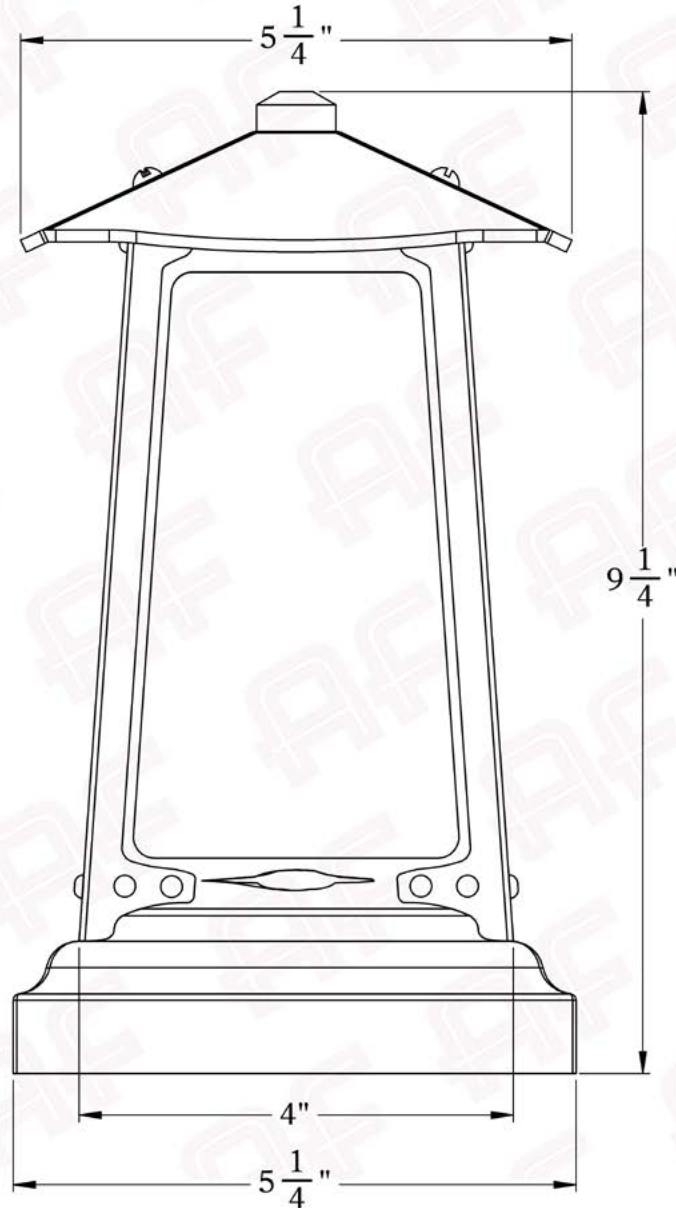

Small

AMERICA'S FINEST
Lighting & Mailbox Co.
975 N. Enterprise St. Orange, CA 92867

PRODUCT No.	602-6	LAMP BASE	Medium Base (E26)
TITLE	Baldwin	MAX WATTAGE	60W
UL RATING	Wet	VOLTAGE	12V or 120V

PROPRIETARY AND CONFIDENTIAL
The information contained in this drawing is the sole property of America's Finest. Any reproduction in part or as a whole without written permission from America's Finest is prohibited.