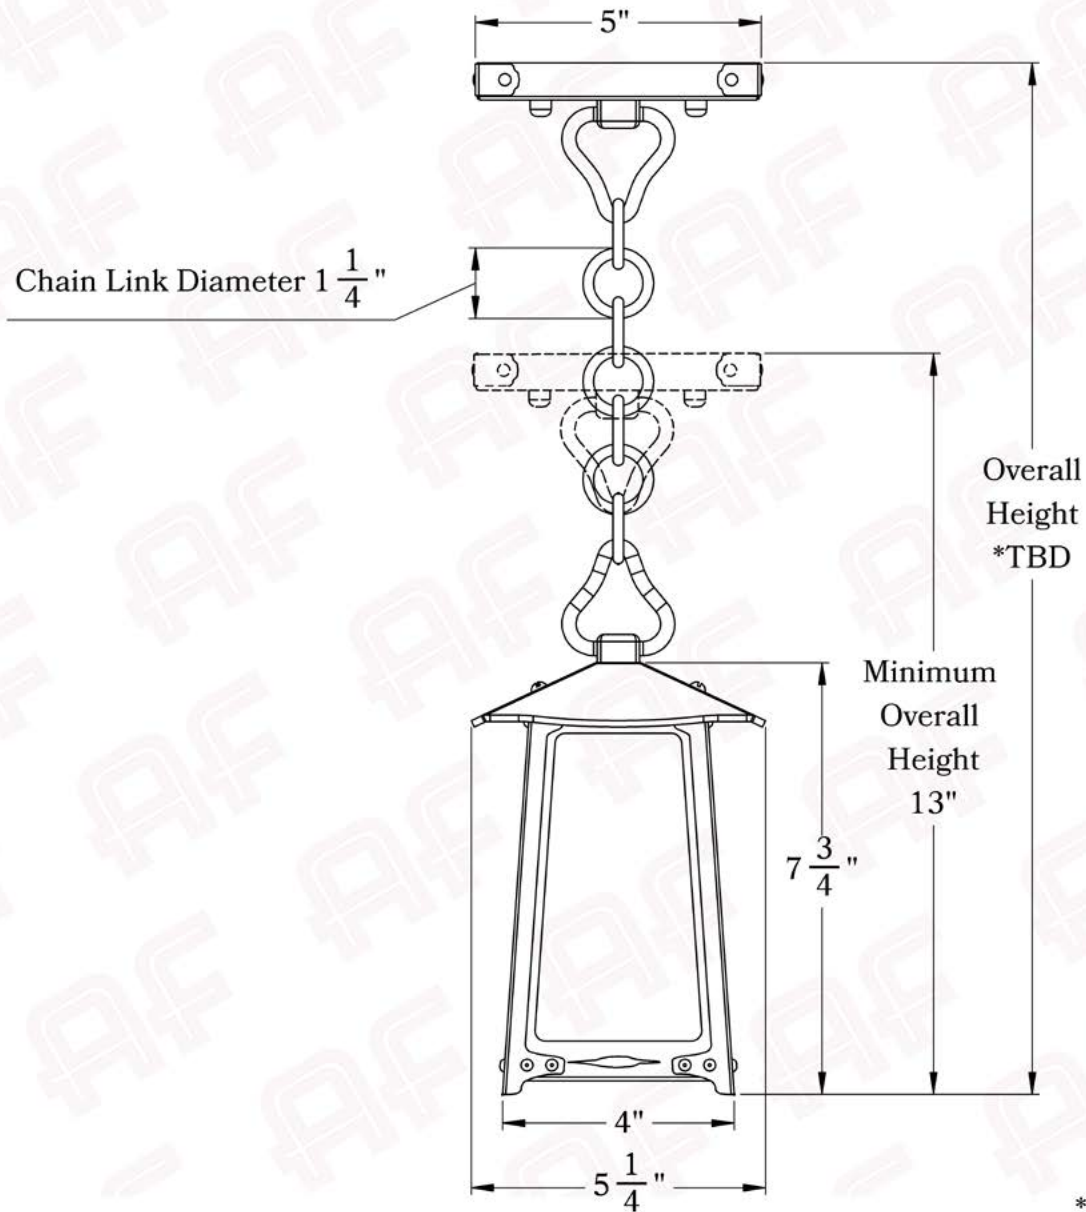

The Baldwin Series
Chain Pendant Lantern
Small

AMERICA'S FINEST 
Lighting & Mailbox Co.

Small

*TBD= To be determined

Dimensions

Roof Width	5 1/4"
Body Width	4"
Lantern Height	7 3/4"
Minimum Height	13"
Canopy	5"

Electrical Specs

UL Rating	Damp
Voltage	120V
Socket Type	Medium Base - E26
Number of Light Bulbs	1
Max Wattage per Bulb	60W
LED Bulb	Supplied
Dimmable	Yes

Additional Information

Manufacturer	America's Finest Lighting
Mounting Location	Interior and Exterior
Material	Brass
Multiple Overlay Options	Yes
Bottom Glass Panels	Included