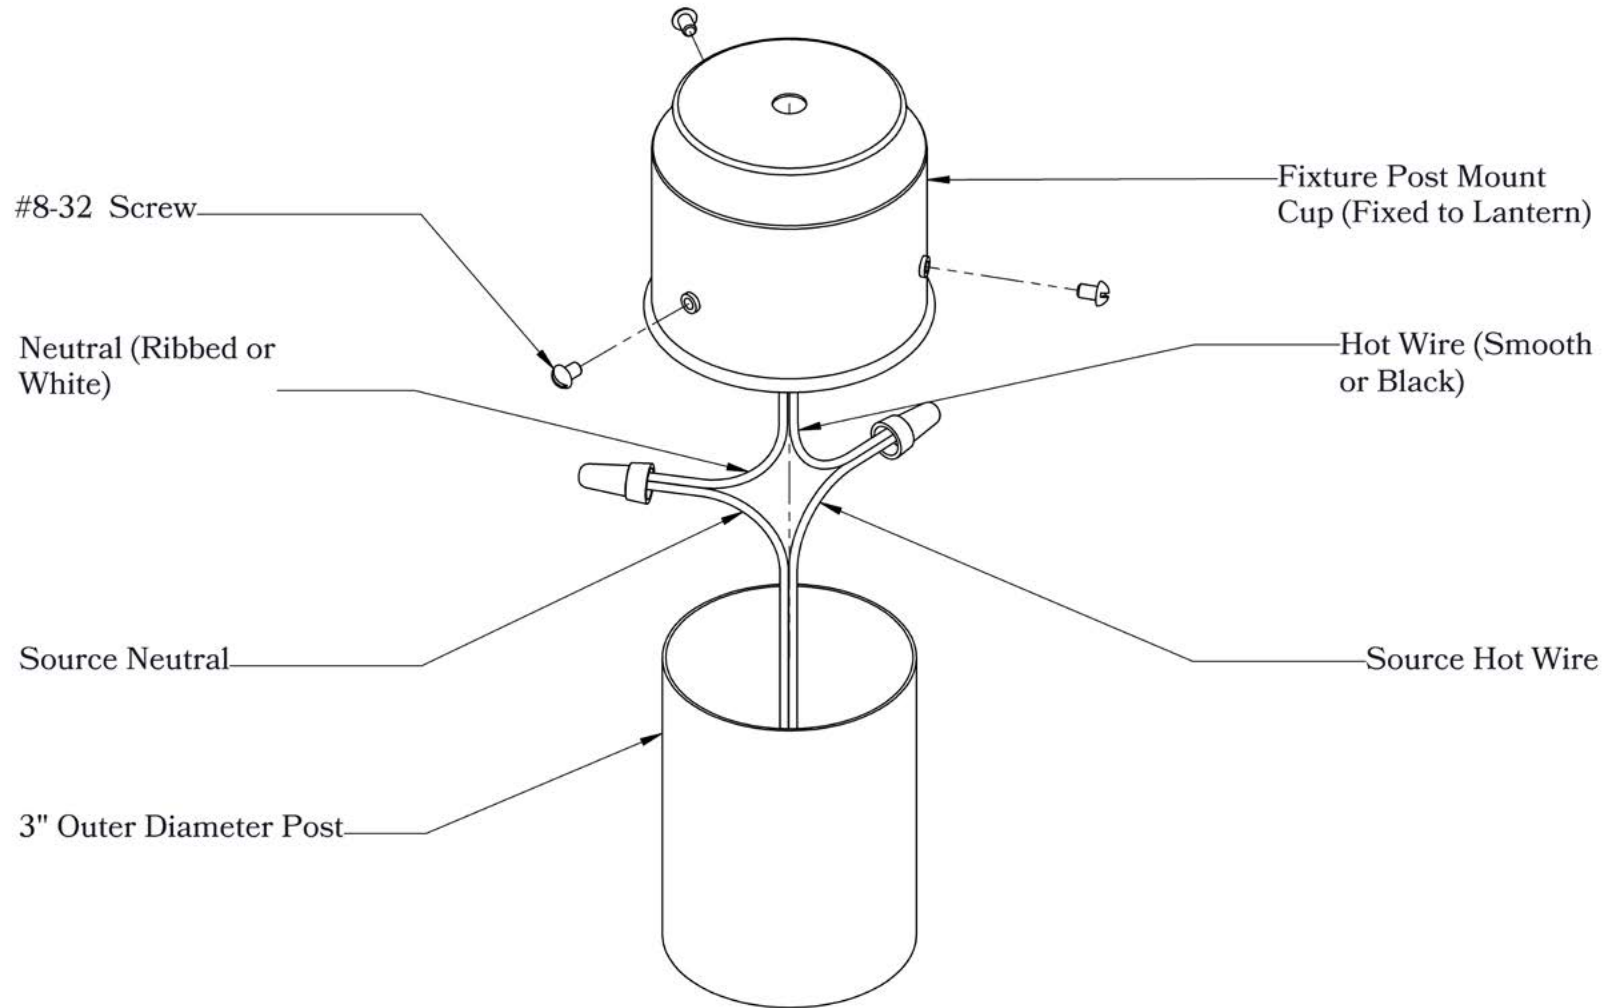

Dimensions

Roof Width	5 1/4"
Body Width	4"
Lantern Height	7 3/4"
Height	10 7/8"
Mounts To	3" Diameter Post

Electrical Specs

UL Rating	Wet
Voltage	12V or 120V
Socket Type	Medium Base - E26
Number of Light Bulbs	1
Max Wattage per Bulb	60W
LED Bulb	Supplied

Peacock in Tree

Spruce and Lake

Tree

Glass Only

Mounting Instructions | 3-inch Metal Post (12 Volts)

CAUTION—DISCONNECT POWER

Always shut off power when installing or repairing this (or any other) electrical appliance. Failure to do so may result in severe injury or death. This product must be installed in accordance with applicable installation codes by a person familiar with the construction and operation of the product, and the hazards involved.