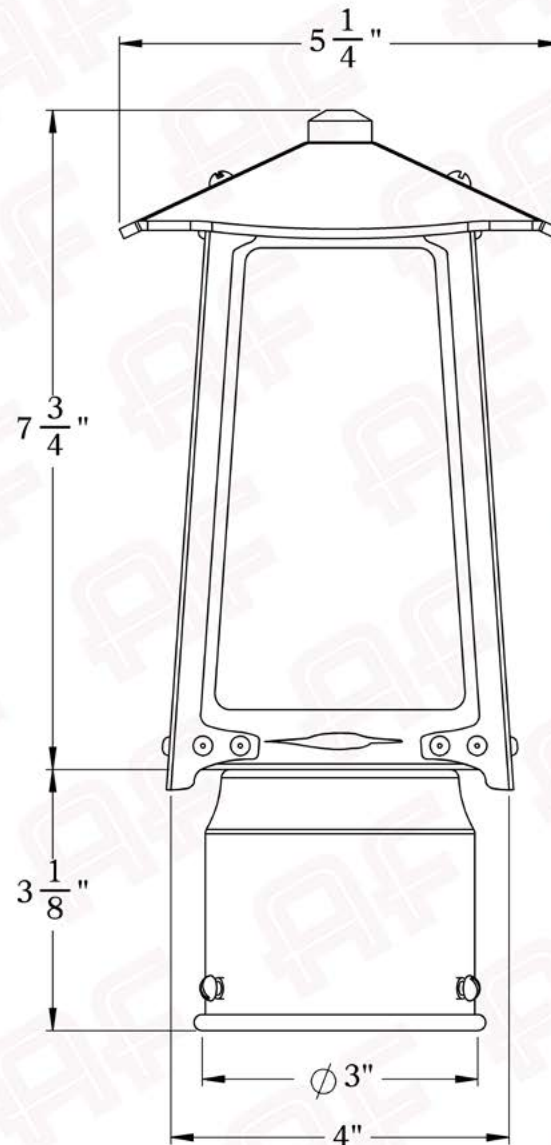

Small

AMERICA'S FINEST
Lighting & Mailbox Co.
975 N. Enterprise St. Orange, CA 92867

PRODUCT No. | 602-3
TITLE | Baldwin
UL RATING | Wet

LAMP BASE | Medium Base (E26)
MAX WATTAGE | 60W
VOLTAGE | 12V or 120V

PROPRIETARY AND CONFIDENTIAL
The information contained in this drawing is the sole property of America's Finest. Any reproduction in part or as a whole without written permission from America's Finest is prohibited.