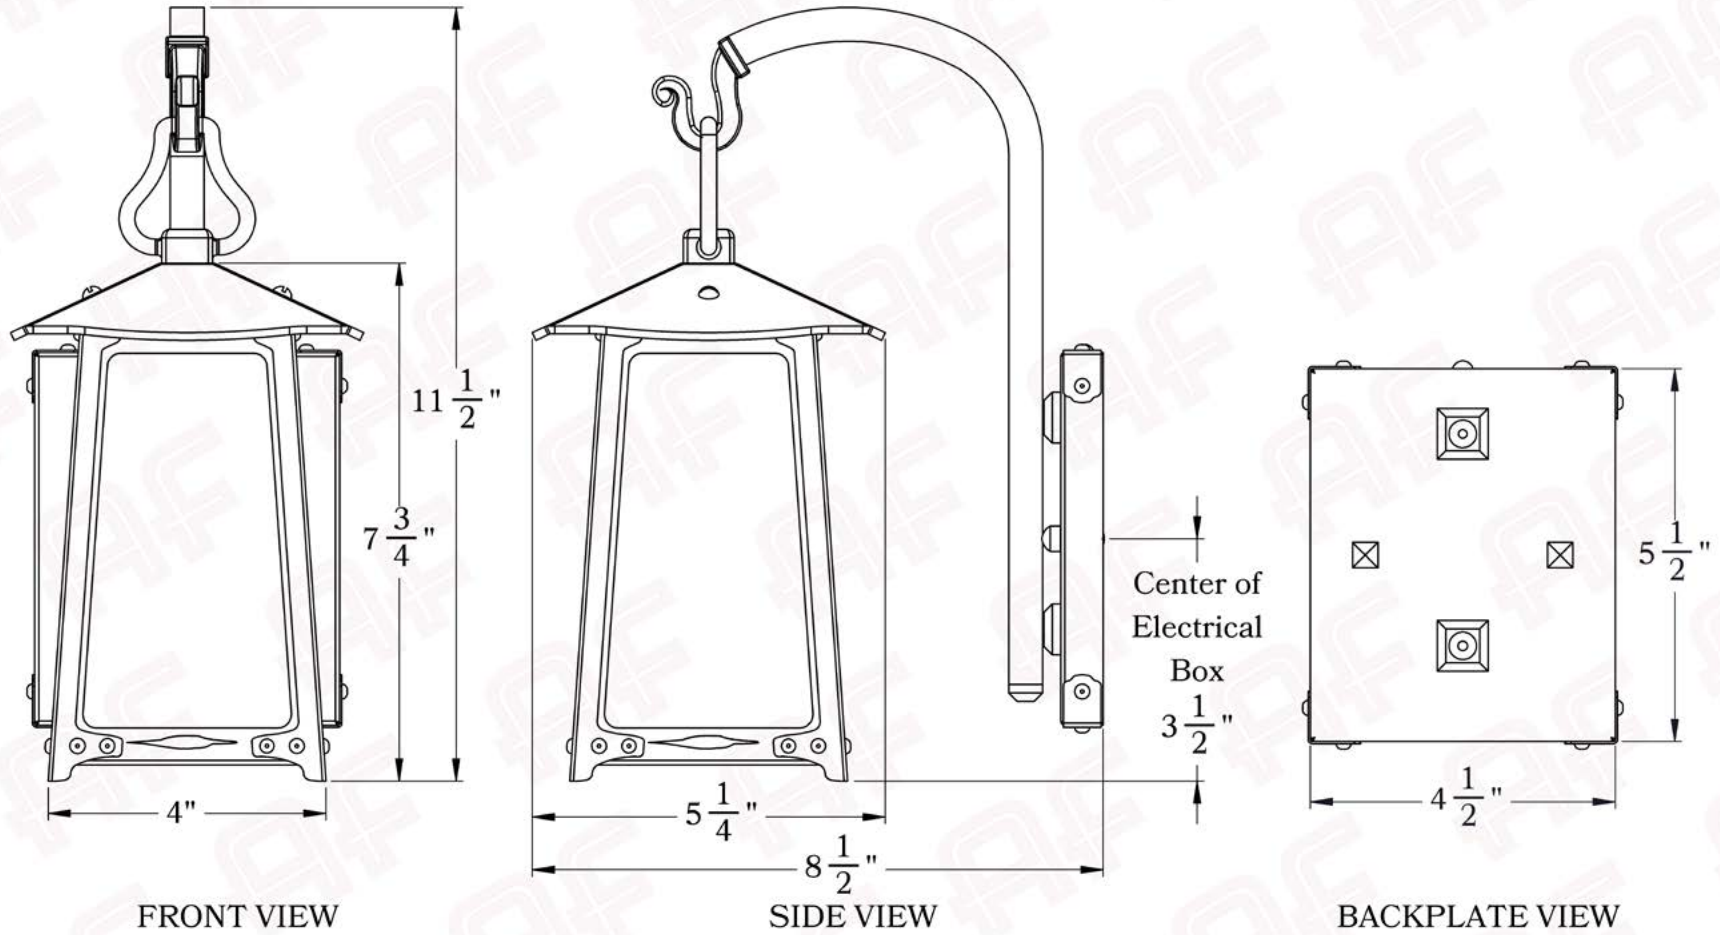

## Dimensions

Roof Width	5 1/4"
Body Width	4"
Lantern Height	7 3/4"
Height	11 1/2"
Projection	8 1/2"
Mounting Plate	4 1/2" x 5 1/2"