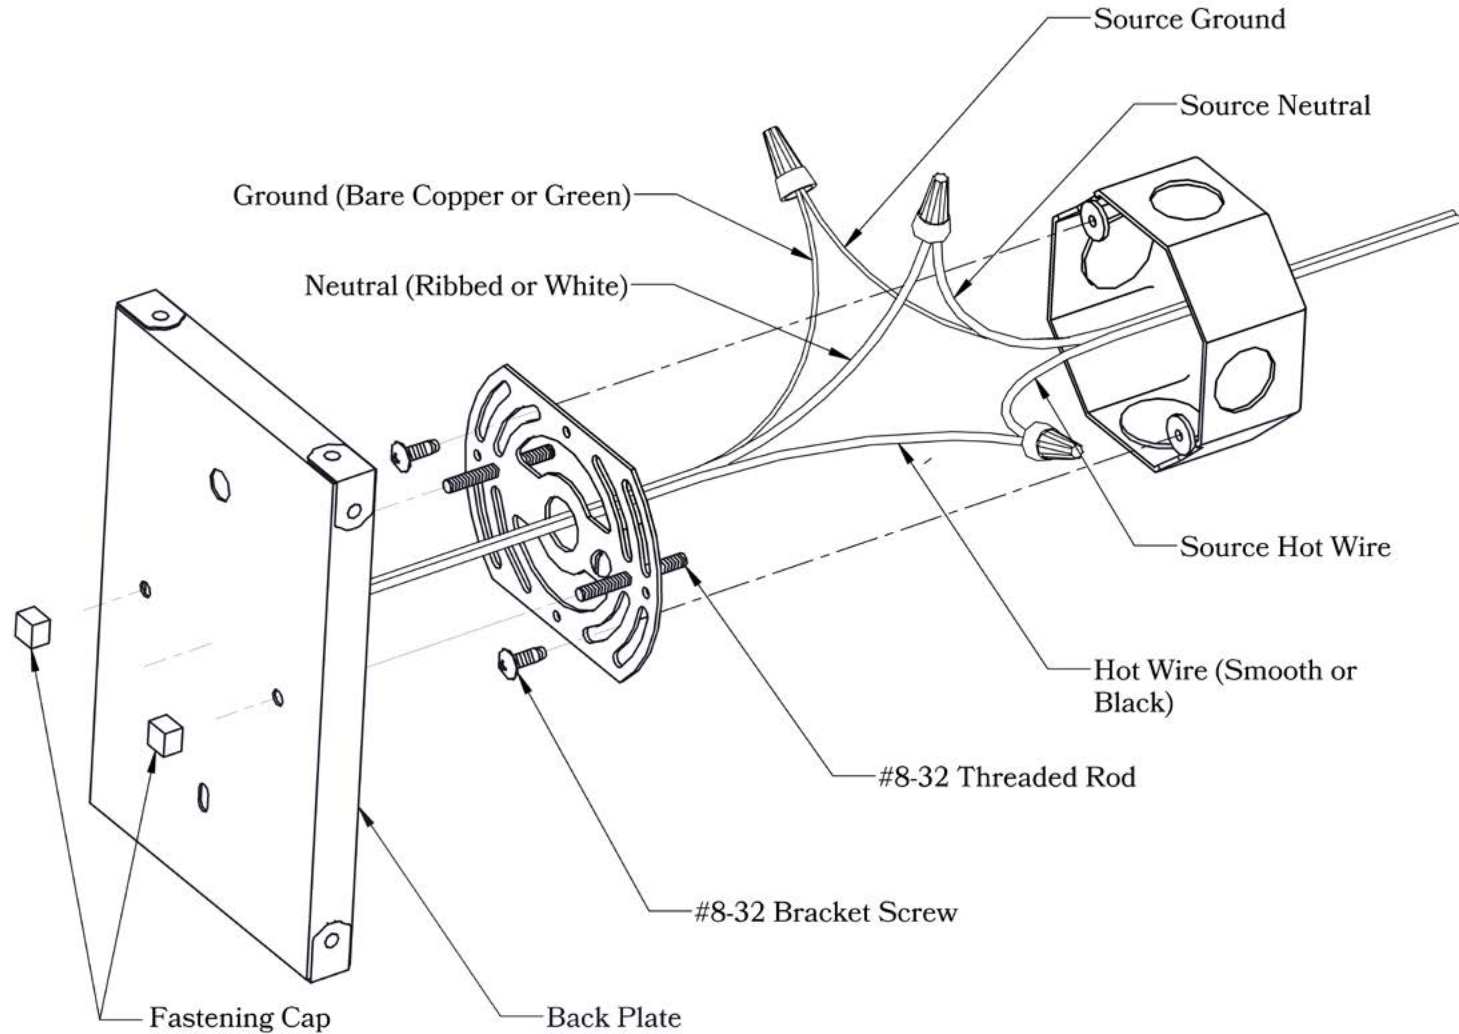

Dimensions

Roof Width	8 1/2"
Body Width	5 1/2"
Lantern Height	10 1/4"
Height	13 1/4"
Projection	11 1/2"
Mounting Plate	5"

Electrical Specs

UL Rating	Wet
Voltage	120V
Socket Type	Medium Base - E26
Number of Light Bulbs	1
Max Wattage per Bulb	100W
LED Bulb	Supplied
Dimmable	Yes

Additional Information

Manufacturer	America's Finest Lighting
Mounting Location	Interior and Exterior
Material	Brass
Multiple Overlay Options	No
Bottom Glass Panels	Not Available

Mounting Instructions | Wall Mount With Caps**CAUTION—DISCONNECT POWER**