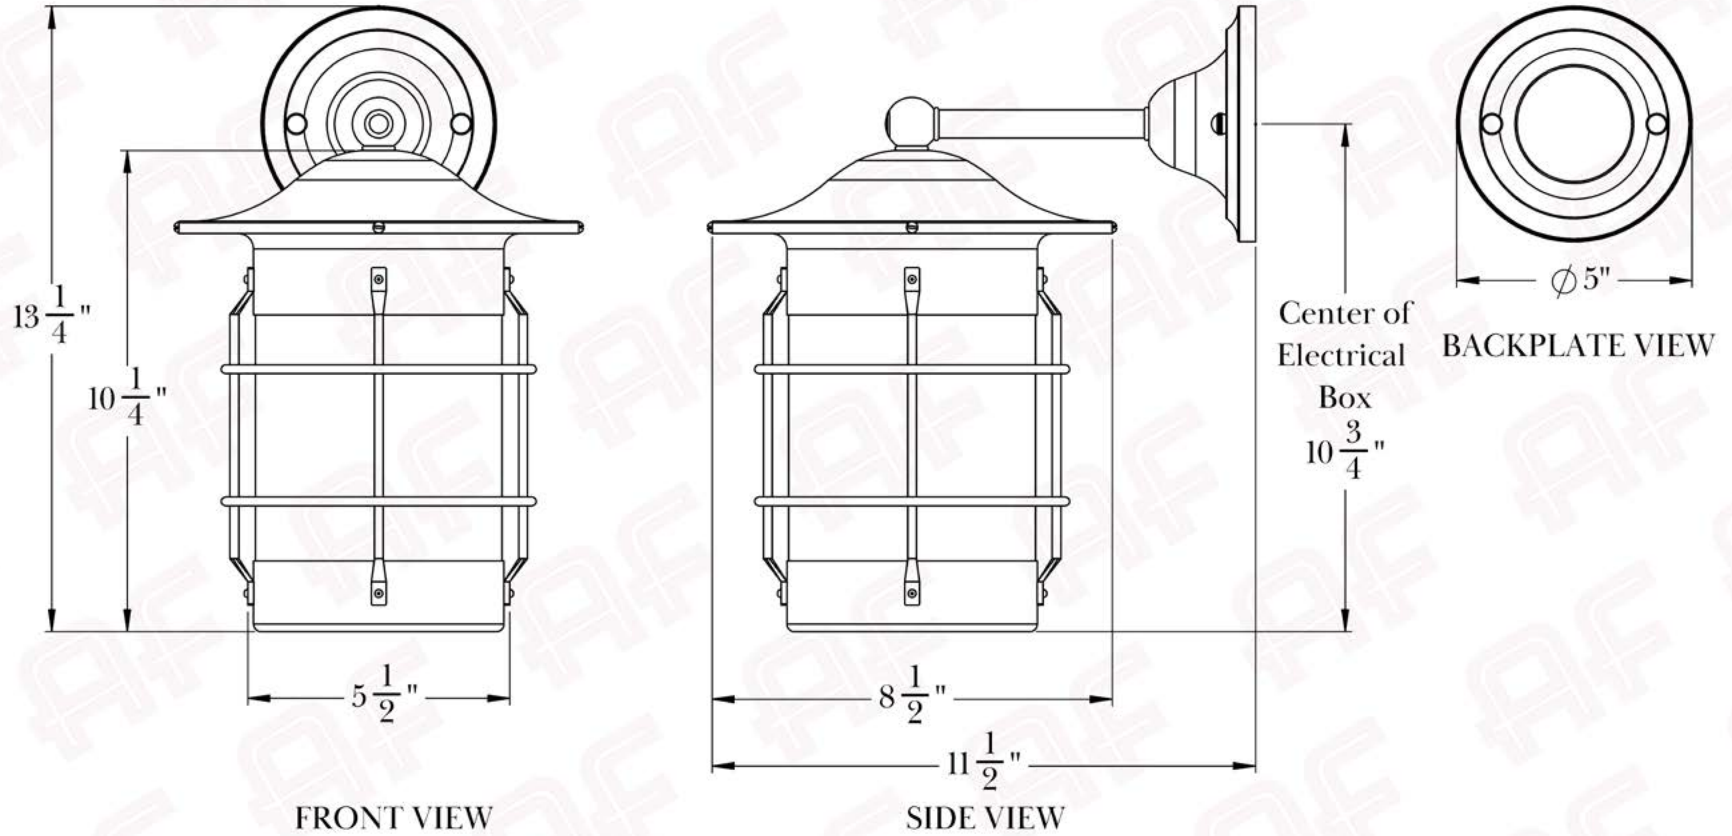

The Balboa Series
Straight Arm Sconce
Medium

AMERICA'S FINEST 
Lighting & Mailbox Co.

Medium

AMERICA'S FINEST
Lighting & Mailbox Co.
 975 N. Enterprise St. Orange, CA 92867

PRODUCT No. | 93-8
 TITLE | Balboa
 UL RATING | Wet

Dimensions

Roof Width	8 1/2"
Body Width	5 1/2"
Lantern Height	10 1/4"
Height	13 1/4"
Projection	11 1/2"
Mounting Plate	5"

Electrical Specs

UL Rating	Wet
Voltage	120V
Socket Type	Medium Base - E26
Number of Light Bulbs	1
Max Wattage per Bulb	100W
LED Bulb	Supplied
Dimmable	Yes