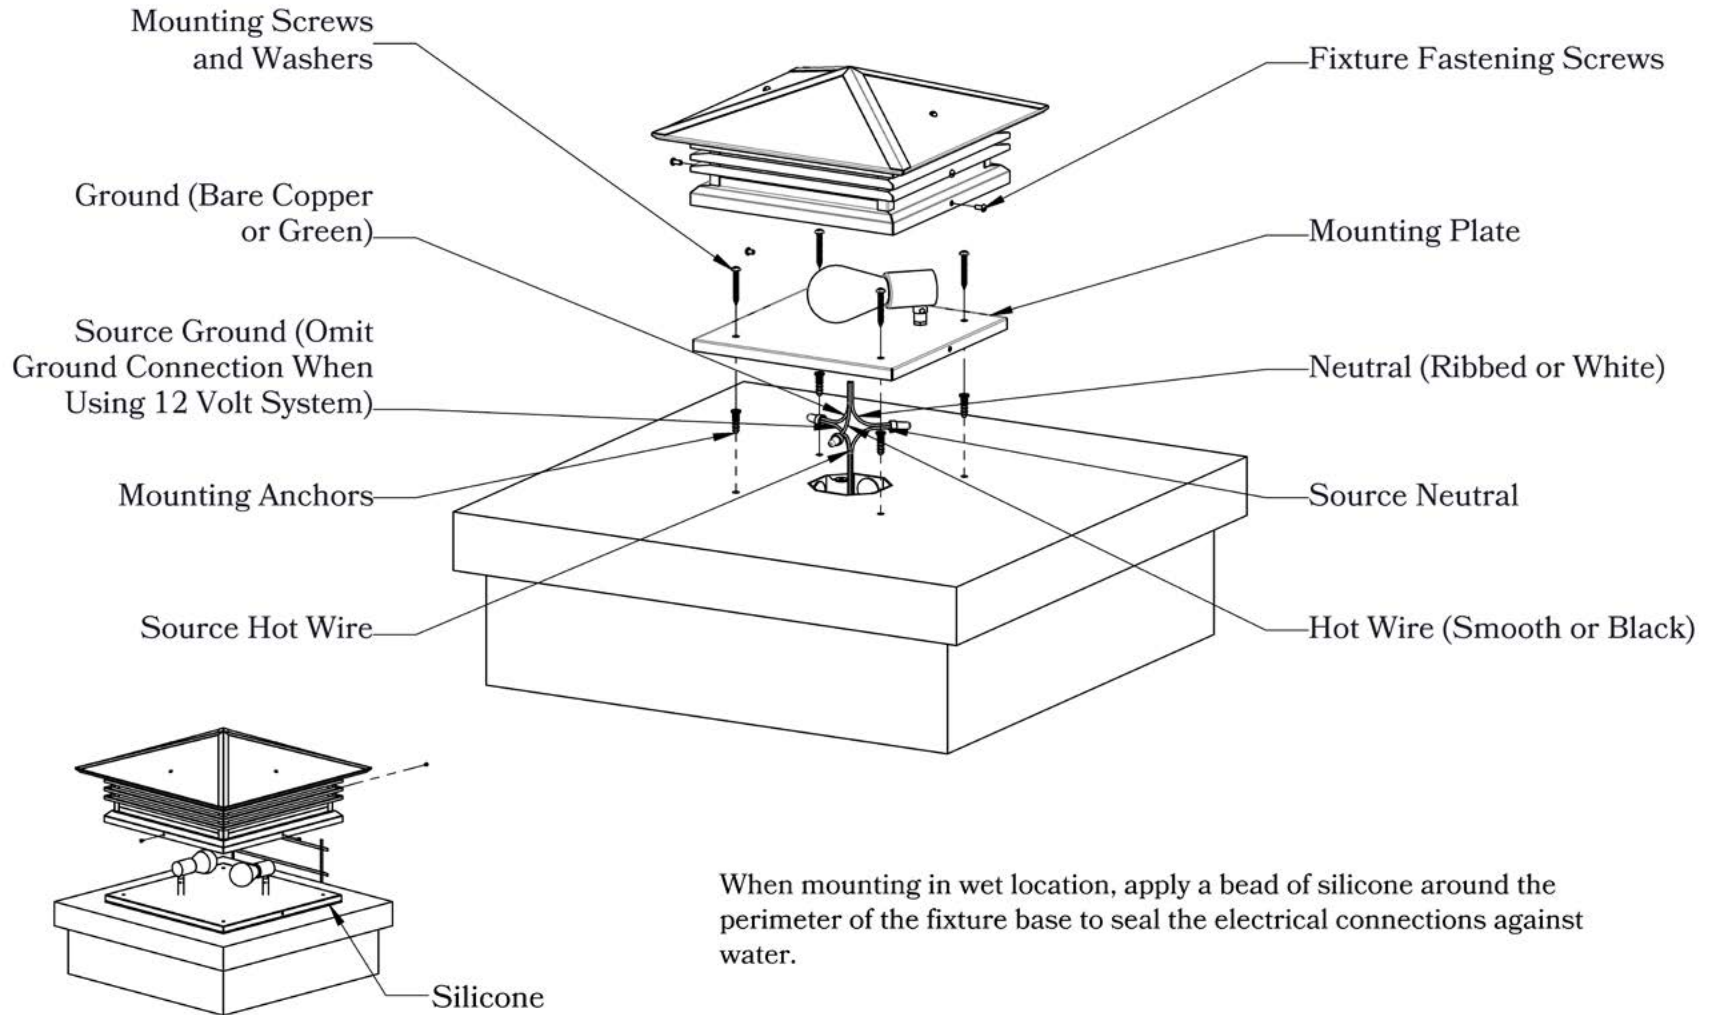

Dimensions

Roof Width	8 1/2"
Body Width	5 1/2"
Height	12 3/4"
Mounting Plate	6 3/4"

Electrical Specs

UL Rating	Wet
Voltage	12V or 120V
Socket Type	Medium Base - E26
Number of Light Bulbs	1
Max Wattage per Bulb	100W
LED Bulb	Supplied

Additional Information

Manufacturer	America's Finest Lighting
Mounting Location	Exterior Only
Material	Brass
Multiple Overlay Options	No

Mounting Instructions | Column Light Version One

When mounting in wet location, apply a bead of silicone around the perimeter of the fixture base to seal the electrical connections against water.