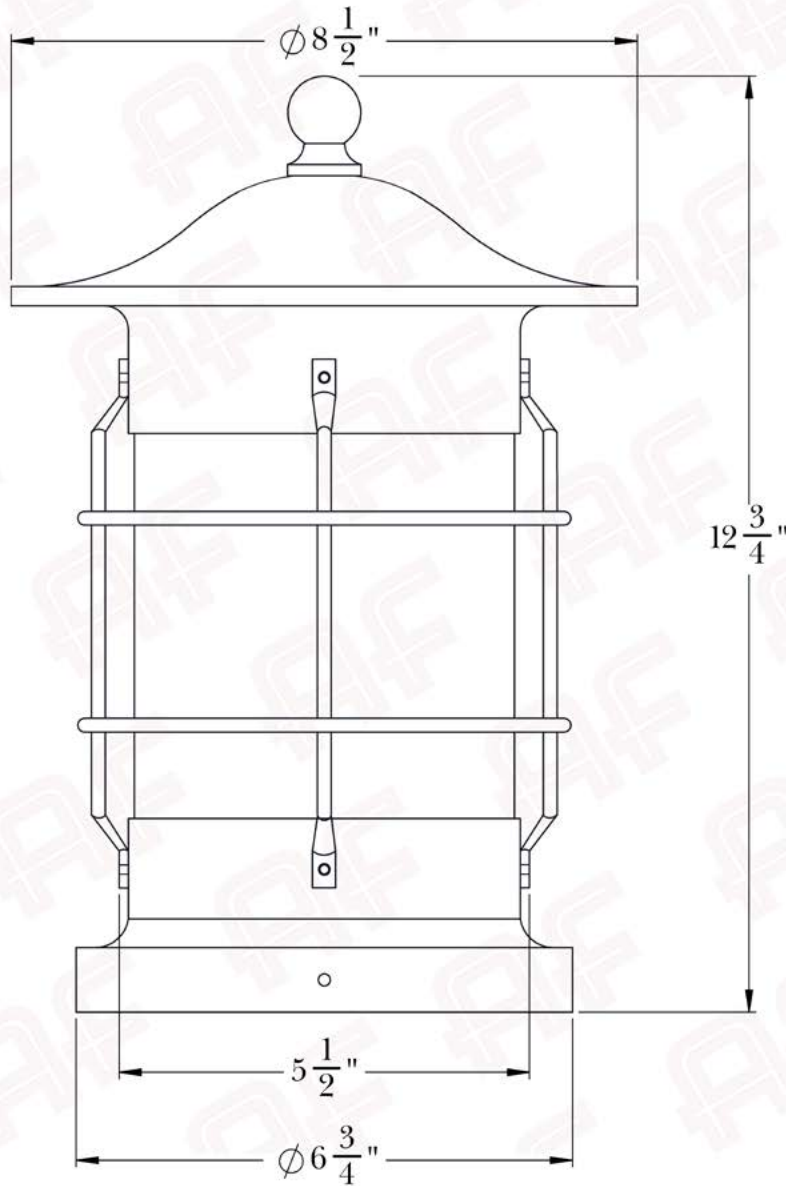

The Balboa Series
Column Mounted Lantern
Medium

AMERICA'S FINEST 
Lighting & Mailbox Co.

Medium

AMERICA'S FINEST
Lighting & Mailbox Co.
975 N. Enterprise St. Orange, CA 92867

PRODUCT No. | 93-6
TITLE | Balboa
UL RATING | Wet

LAMP BASE | Medium Base (E26)
MAX WATTAGE | 100W
VOLTAGE | 12V or 120V

PROPRIETARY AND CONFIDENTIAL
The information contained in this drawing is the sole property of America's Finest. Any reproduction in part or as a whole without written permission from America's Finest is prohibited.

Dimensions

Roof Width	8 1/2"
Body Width	5 1/2"
Height	12 3/4"
Mounting Plate	6 3/4"

Electrical Specs

UL Rating	Wet
Voltage	12V or 120V
Socket Type	Medium Base - E26
Number of Light Bulbs	1
Max Wattage per Bulb	100W
LED Bulb	Supplied