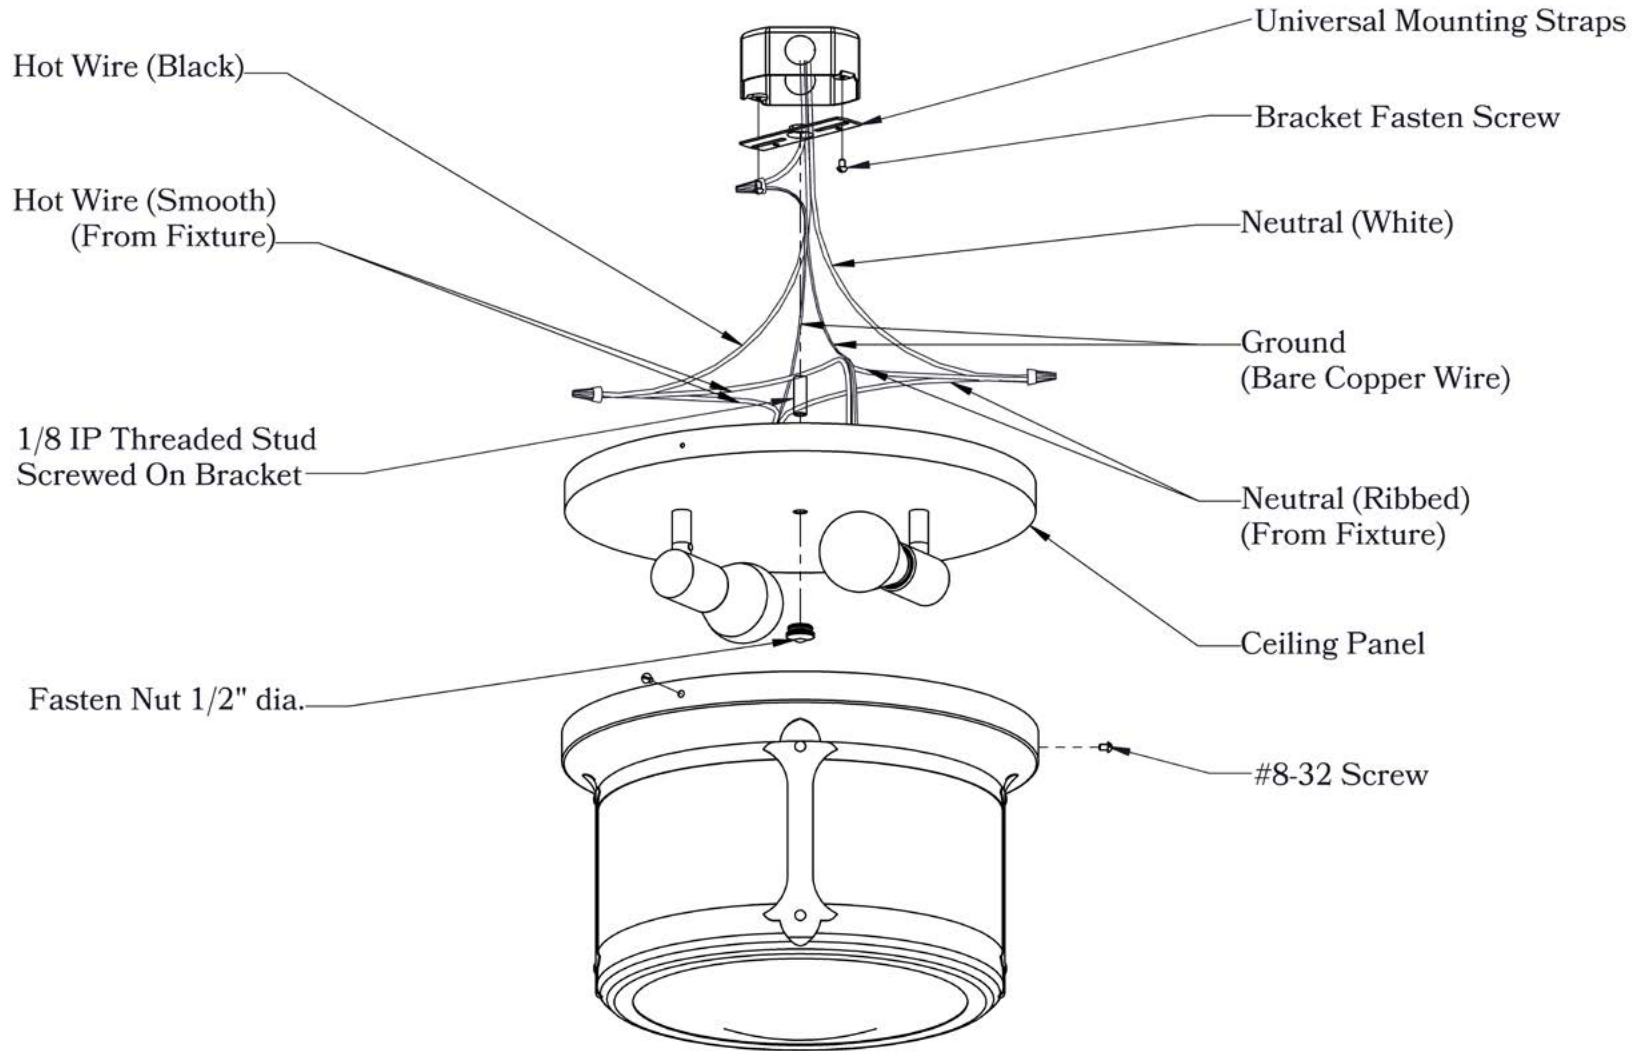

The Balboa Series
Ceiling Light
Medium

AMERICA'S FINEST 
Lighting & Mailbox Co. 

Medium

Dimensions

Height	7 3/4"
Width	12"
Body Width	10 1/4"
Mounting Plate	12"

Electrical Specs

UL Rating	Damp
Voltage	120V
Socket Type	Medium Base - E26
Number of Light Bulbs	1
Max Wattage per Bulb	100W
LED Bulb	Supplied
Dimmable	Yes

Additional Information

Manufacturer	America's Finest Lighting
Mounting Location	Interior and Exterior
Material	Brass
Multiple Overlay Options	No
Bottom Glass Panels	Included

Mounting Instructions | Round Ceiling Mount