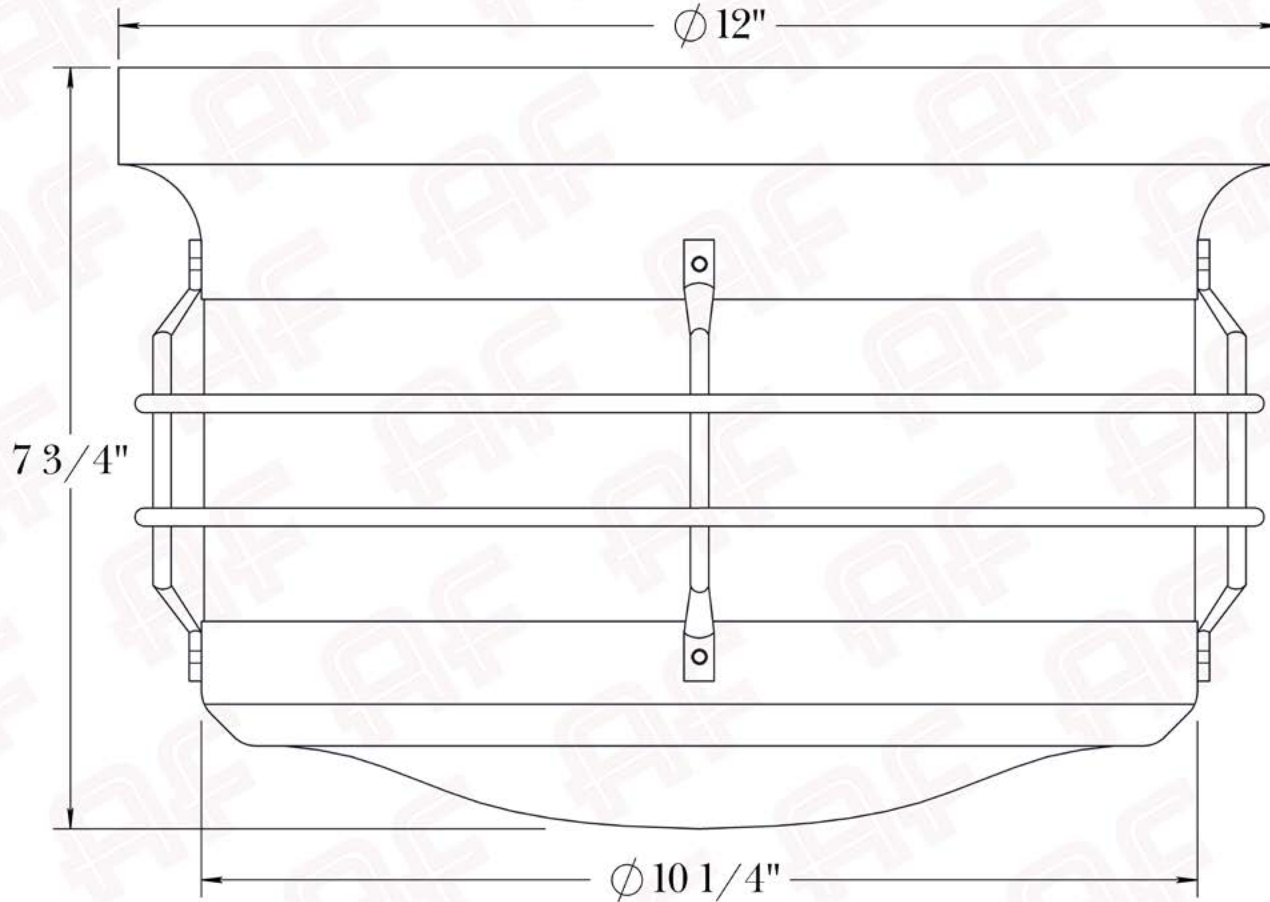

The Balboa Series
Ceiling Light
Medium

AMERICA'S FINEST 
Lighting & Mailbox Co. 

Medium

Dimensions

Height	7 3/4"
Width	12"
Body Width	10 1/4"
Mounting Plate	12"

Electrical Specs

UL Rating	Damp
Voltage	120V
Socket Type	Medium Base - E26
Number of Light Bulbs	1
Max Wattage per Bulb	100W
LED Bulb	Supplied
Dimmable	Yes

Additional Information

Manufacturer	America's Finest Lighting
Mounting Location	Interior and Exterior
Material	Brass
Multiple Overlay Options	No
Bottom Glass Panels	Included

Mounting Instructions | Round Ceiling Mount