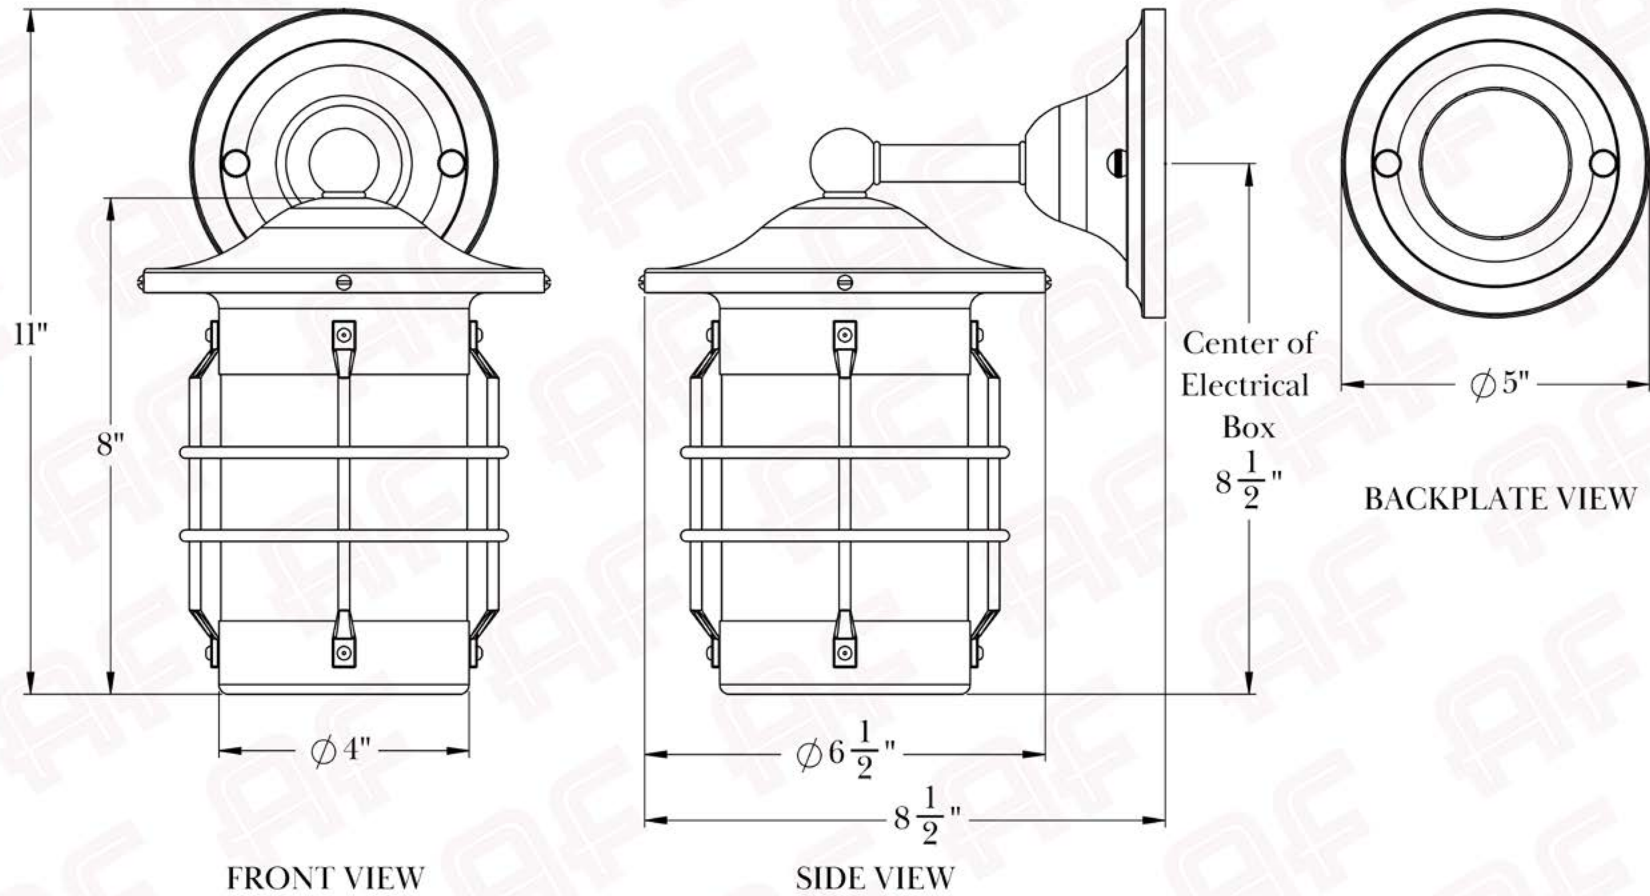

Small

AMERICA'S FINEST
Lighting & Mailbox Co.
975 N. Enterprise St. Orange, CA 92867

PRODUCT No. | 92-8
TITLE | Balboa
UL RATING | Wet

LAMP BASE | Medium Base (E26)
MAX WATTAGE | 60W
VOLTAGE | 120V

PROPRIETARY AND CONFIDENTIAL
The information contained in this drawing is the sole property of America's Finest. Any reproduction in part or as a whole without written permission from America's Finest is prohibited.