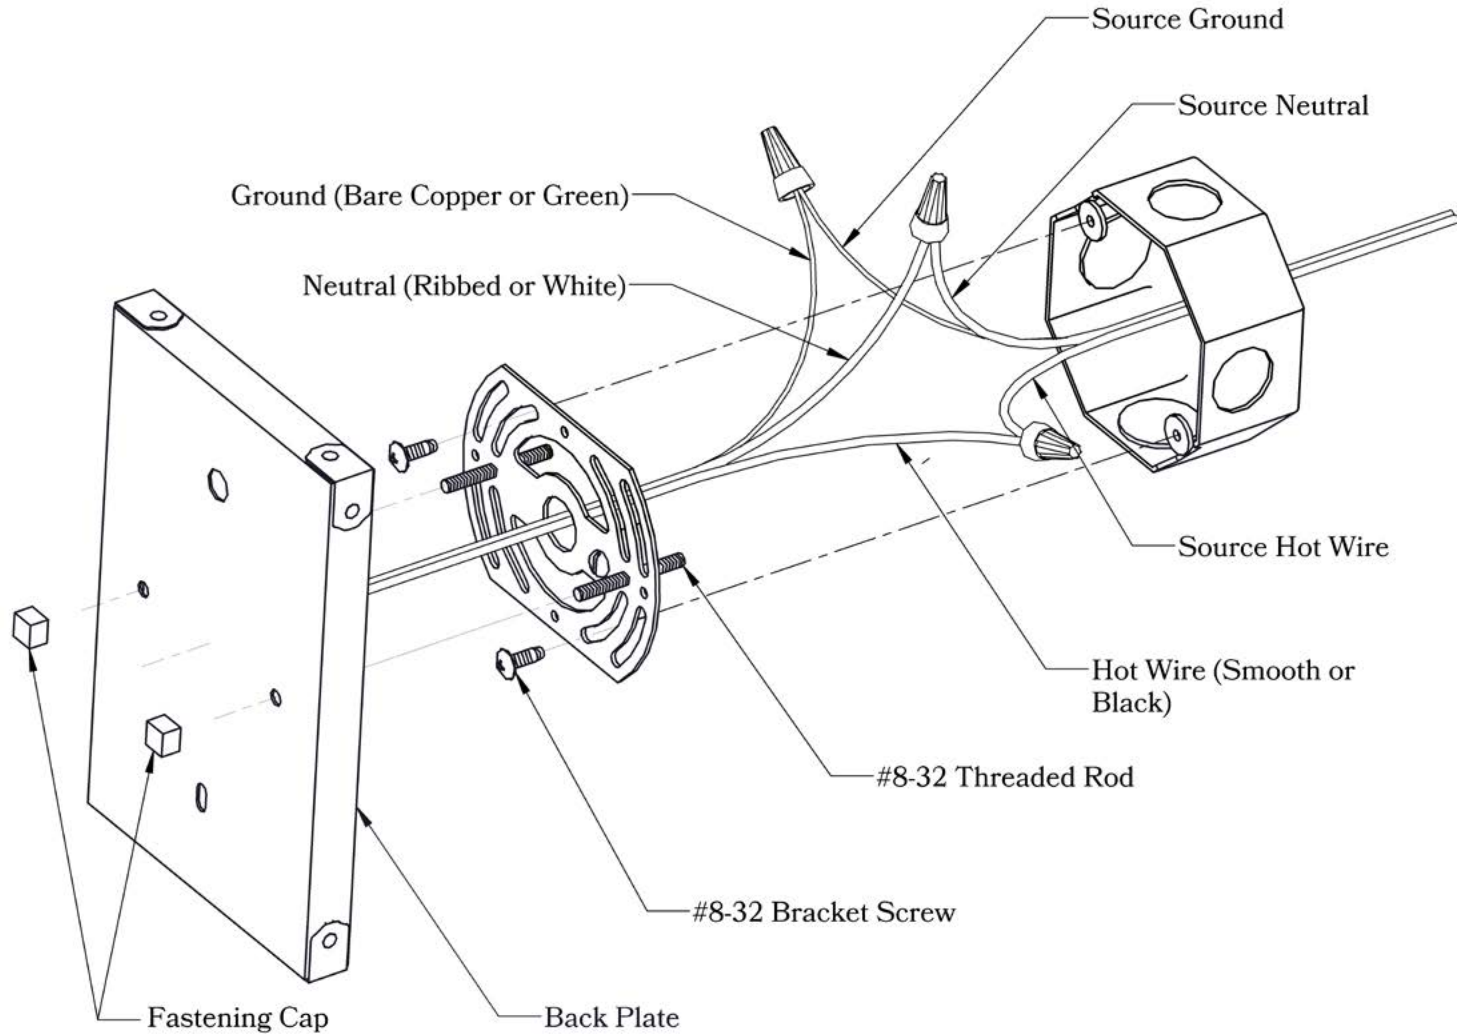

Mounting Instructions | Wall Mount With Caps

CAUTION—DISCONNECT POWER

Always shut off power when installing or repairing this (or any other) electrical appliance. Failure to do so may result in severe injury or death. This product must be installed in accordance with applicable installation codes by a person familiar with the construction and operation of the product, and the hazards involved.