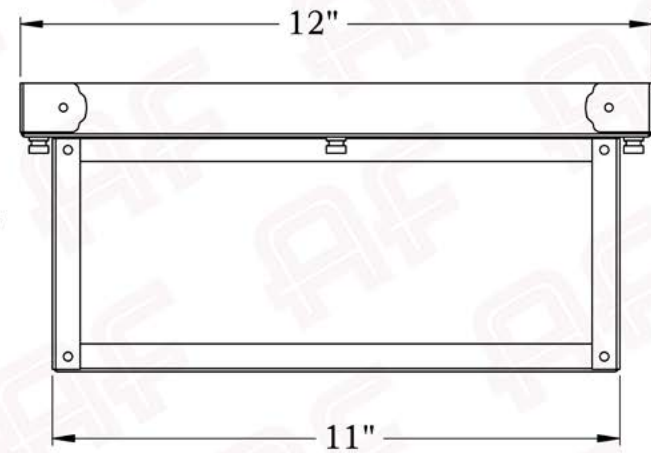

# 2X Large

FRONT VIEW

SIDE VIEW

**AMERICA'S FINEST**  
*Lighting & Mailbox Co.*  
975 N. Enterprise St. Orange, CA 92867

PRODUCT No. | 1006-5  
TITLE | Annandale  
UL RATING | Damp

LAMP BASE | Medium Base (E26)  
MAX WATTAGE | 2-75W  
VOLTAGE | 120V

## Dimensions

Height	5 1/2"
Width	18" x 12"
Body Width	17" x 11"
Mounting Plate	18" x 12"