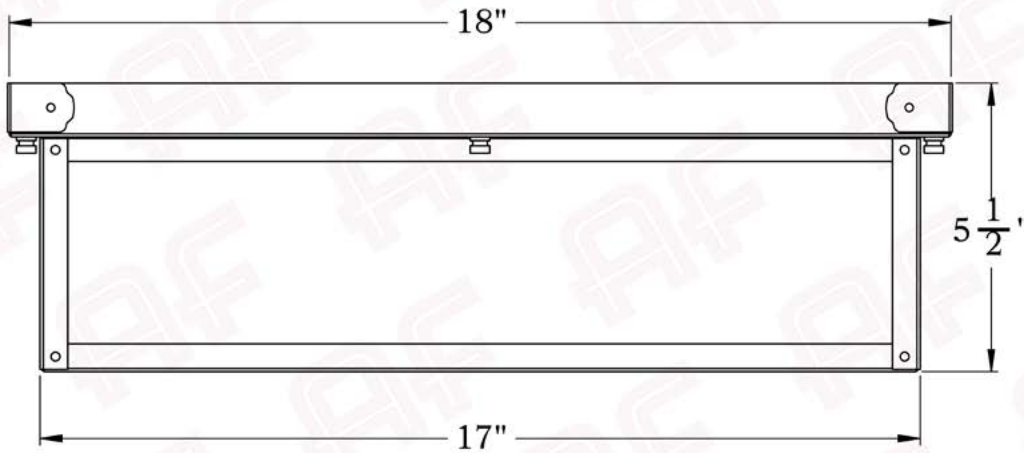

# 2X Large

FRONT VIEW

SIDE VIEW

**AMERICA'S FINEST**  
*Lighting & Mailbox Co.*  
975 N. Enterprise St. Orange, CA 92867

PRODUCT No. | 1006-5  
TITLE | Annandale  
UL RATING | Damp

LAMP BASE | Medium Base (E26)  
MAX WATTAGE | 2-75W  
VOLTAGE | 120V

## Dimensions

Height	5 1/2"
Width	18" x 12"
Body Width	17" x 11"
Mounting Plate	18" x 12"