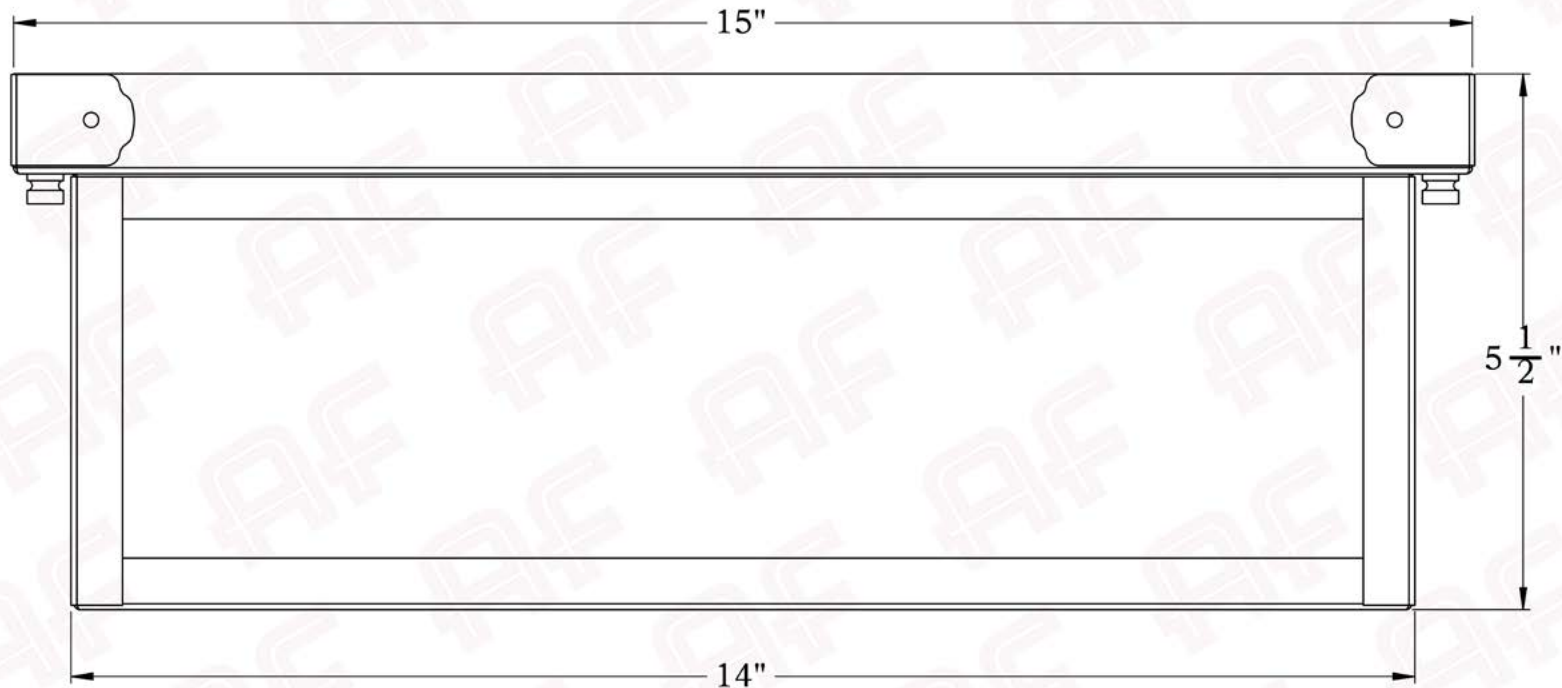

The Annandale Series
Ceiling Light
Extra Large

AMERICA'S FINEST 
Lighting & Mailbox Co. 

X Large

AMERICA'S FINEST
Lighting & Mailbox Co.
975 N. Enterprise St. Orange, CA 92867

PRODUCT No. | 1005-5
TITLE | Annandale
UL RATING | Damp

LAMP BASE | Medium Base(*E26)
MAX WATTAGE | 2-75W
VOLTAGE | 120V

PROPRIETARY AND CONFIDENTIAL
The information contained in this drawing is the sole property of America's Finest. Any reproduction in part or as a whole without written permission from America's Finest is prohibited.

Dimensions

Height	5 1/2"
Width	15"
Body Width	14"
Mounting Plate	15"

Electrical Specs

UL Rating	Damp
Voltage	120V
Socket Type	Medium Base - E26
Number of Light Bulbs	2
Max Wattage per Bulb	75W
LED Bulb	Supplied
Dimmable	Yes