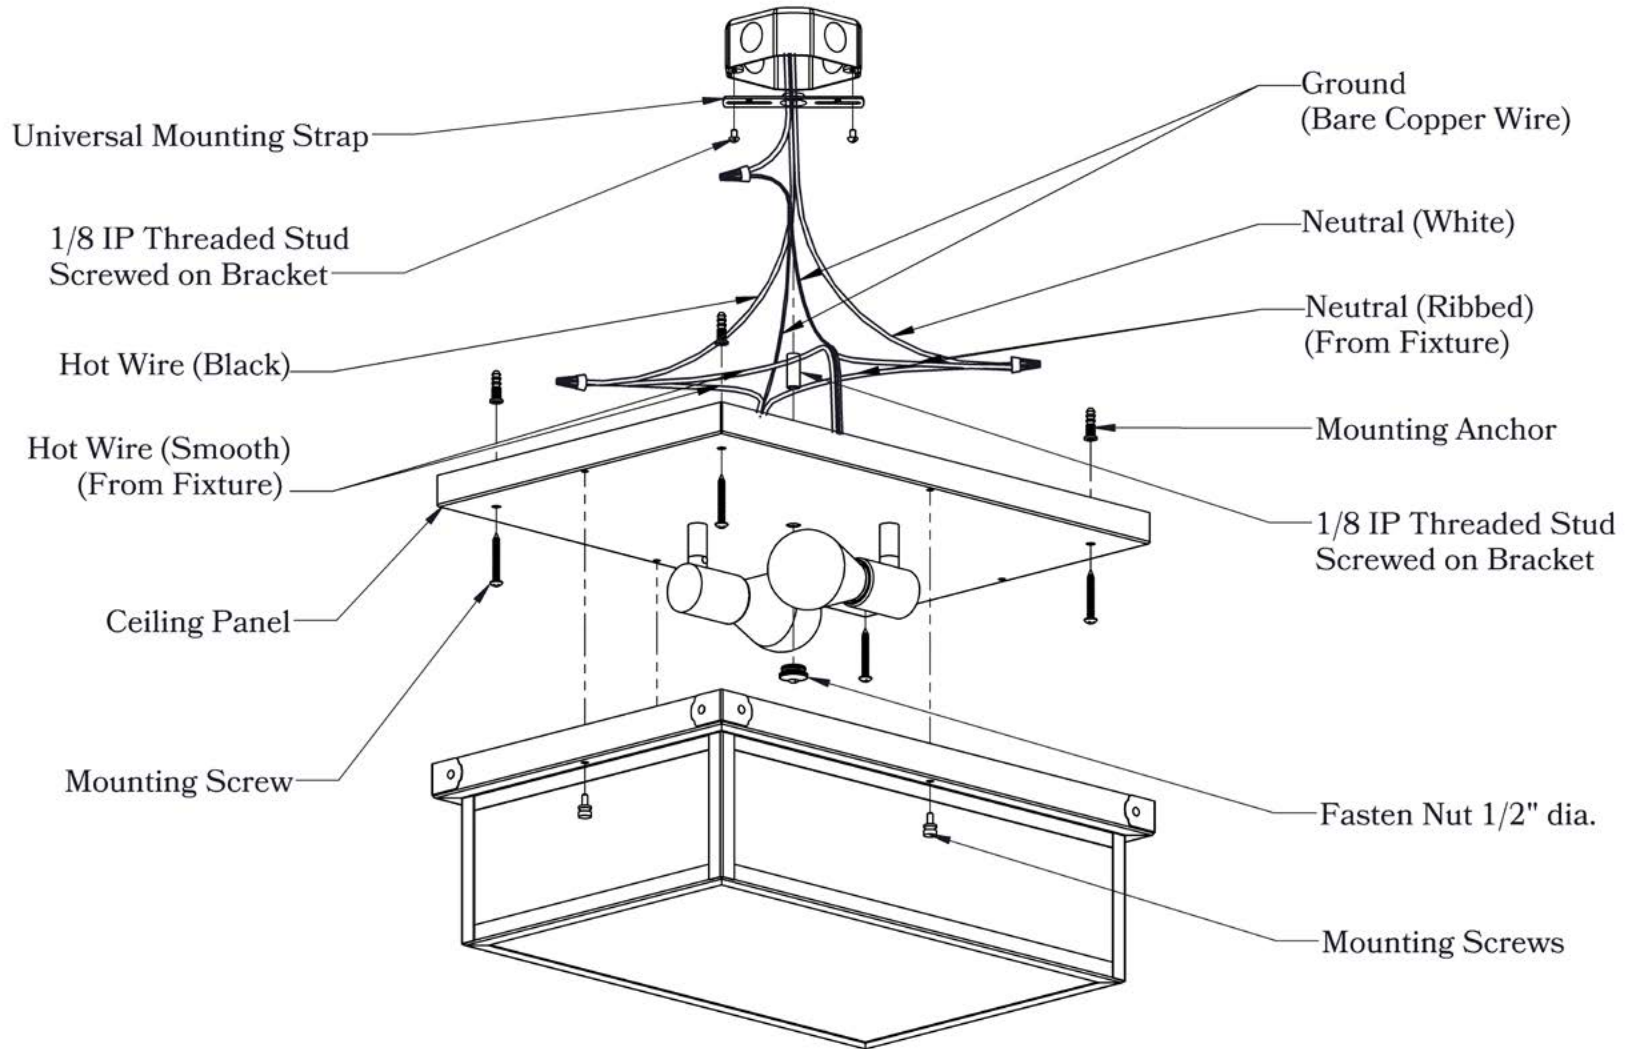

Dimensions

Height	5 1/2"
Width	15"
Body Width	14"
Mounting Plate	15"

Electrical Specs

UL Rating	Damp
Voltage	120V
Socket Type	Medium Base - E26
Number of Light Bulbs	2
Max Wattage per Bulb	75W
LED Bulb	Supplied
Dimmable	Yes

Lozenge

Lattice

Trellis

Diamonds

Cross

Glass Only

Mounting Instructions | Standard Ceiling Mount Version 2

CAUTION—DISCONNECT POWER

Always shut off power when installing or repairing this (or any other) electrical appliance. Failure to do so may result in severe injury or death. This product must be installed in accordance with applicable installation codes by a person familiar with the construction and operation of the product, and the hazards involved.