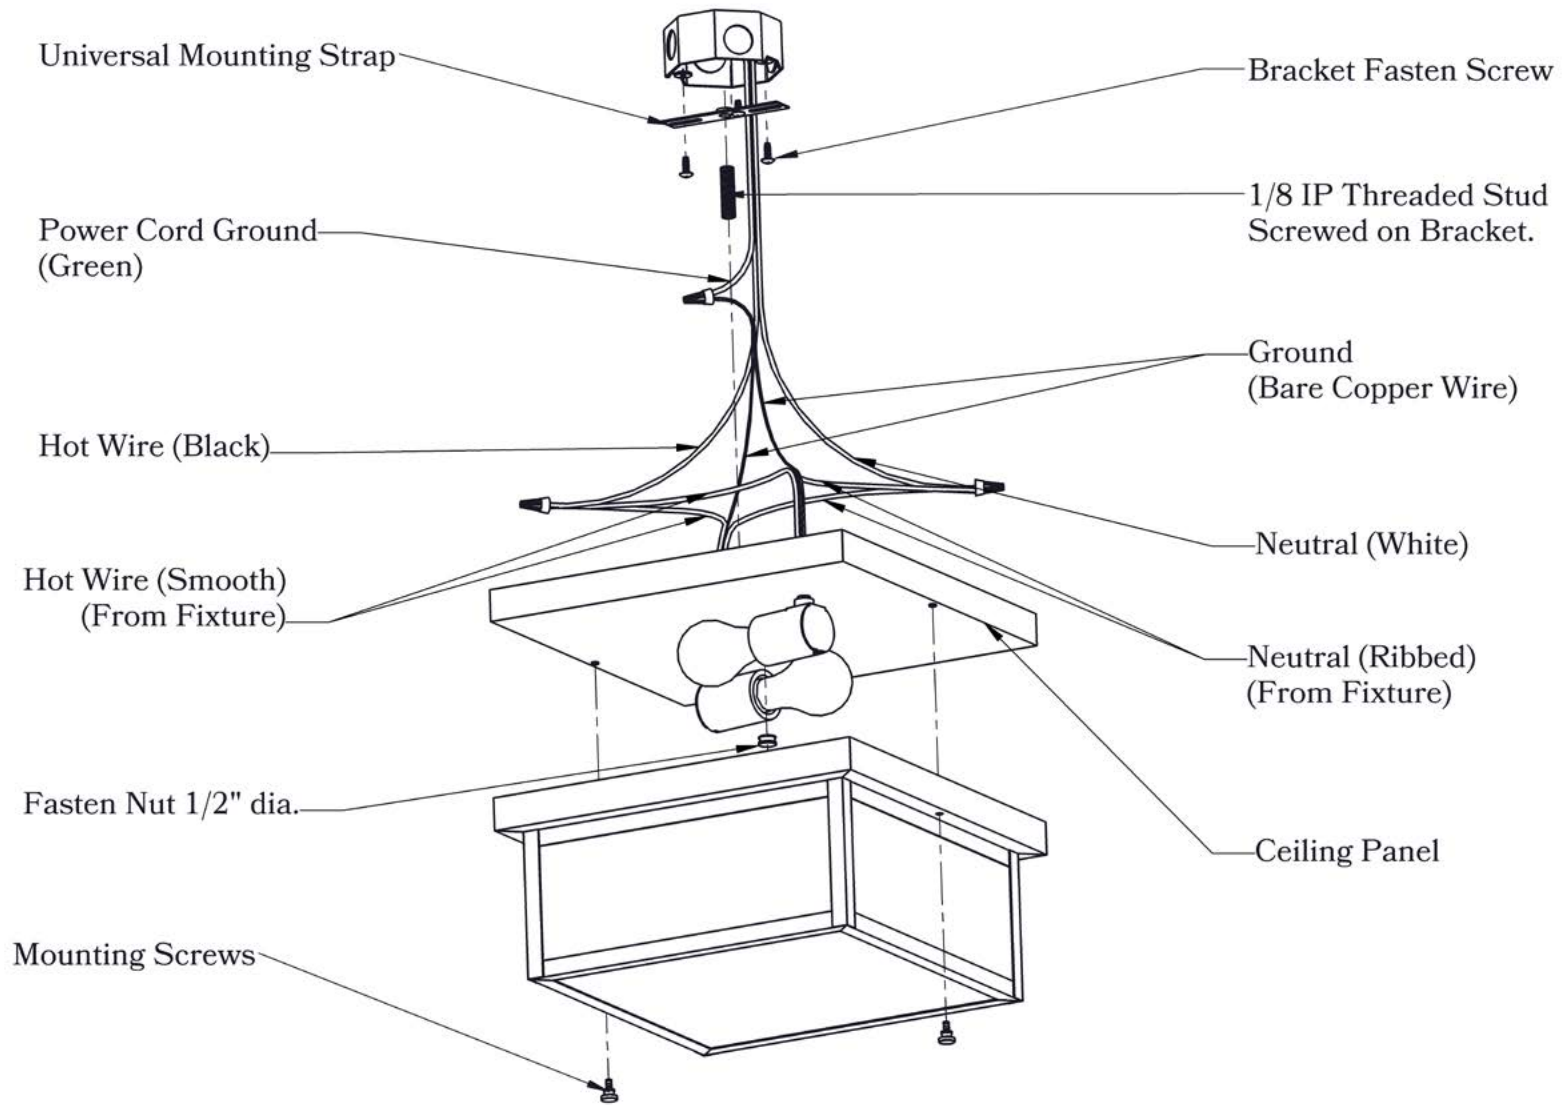

Dimensions

Height	5 1/2"
Width	12"
Body Width	11"
Mounting Plate	12"

Electrical Specs

UL Rating	Damp
Voltage	120V
Socket Type	Medium Base - E26
Number of Light Bulbs	2
Max Wattage per Bulb	60W
LED Bulb	Supplied
Dimmable	Yes

Lozenge

Lattice

Trellis

Diamonds

Cross

Glass Only

Mounting Instructions | Standard Ceiling Mount Version 1

CAUTION—DISCONNECT POWER

Always shut off power when installing or repairing this (or any other) electrical appliance. Failure to do so may result in severe injury or death. This product must be installed in accordance with applicable installation codes by a person familiar with the construction and operation of the product, and the hazards involved.