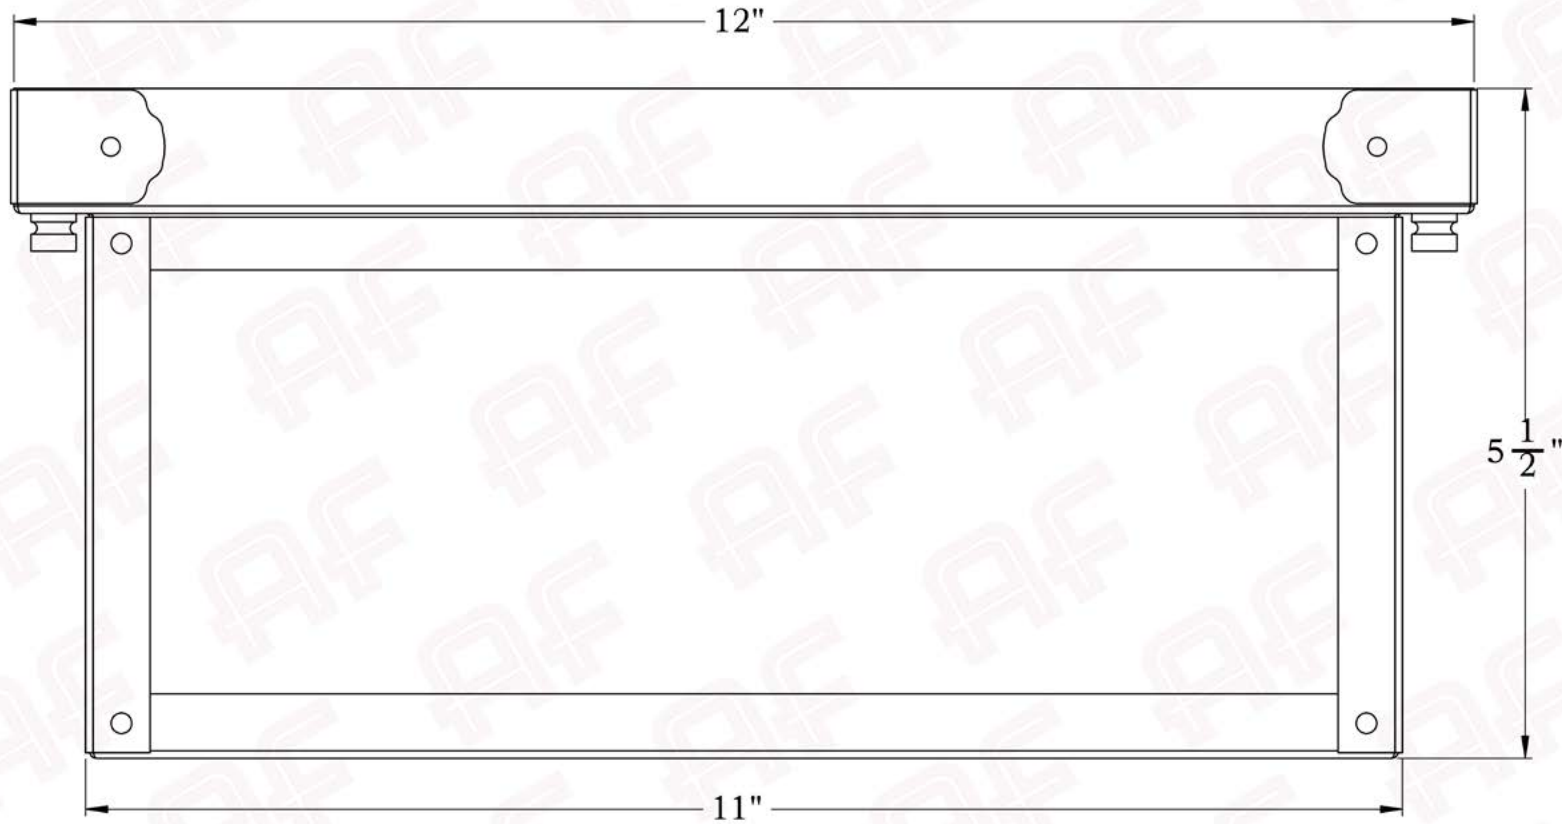

Large

AMERICA'S FINEST
Lighting & Mailbox Co.
975 N. Enterprise St. Orange, CA 92867

PRODUCT No. | 1004-5
TITLE | Annandale
UL RATING | Damp

LAMP BASE | Medium Base (E26)
MAX WATTAGE | 2-60W
VOLTAGE | 120V

PROPRIETARY AND CONFIDENTIAL
The information contained in this drawing is the sole property of America's Finest. Any reproduction in part or as a whole without written permission from America's Finest is prohibited.