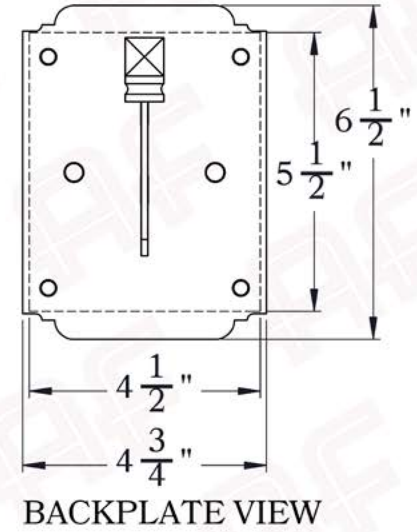

The Annandale Series
Straight Arm Sconce
Medium

AMERICA'S FINEST 
 *Lighting & Mailbox Co.* 

Medium

FRONT VIEW

SIDE VIEW

Dimensions

Roof Width	6 1/4"
Body Width	5 1/4"
Lantern Height	12 3/4"
Height	14 3/4"
Projection	8 1/4"
Mounting Plate	4 3/4" x 6 1/2"

Electrical Specs

UL Rating	Wet
Voltage	120V
Socket Type	Medium Base - E26
Number of Light Bulbs	1
Max Wattage per Bulb	100W
LED Bulb	Supplied
Dimmable	Yes

Additional Information

Manufacturer	America's Finest Lighting
Mounting Location	Interior or Exterior
Material	Brass
Multiple Overlay Options	Yes
Bottom Glass Panels	Included