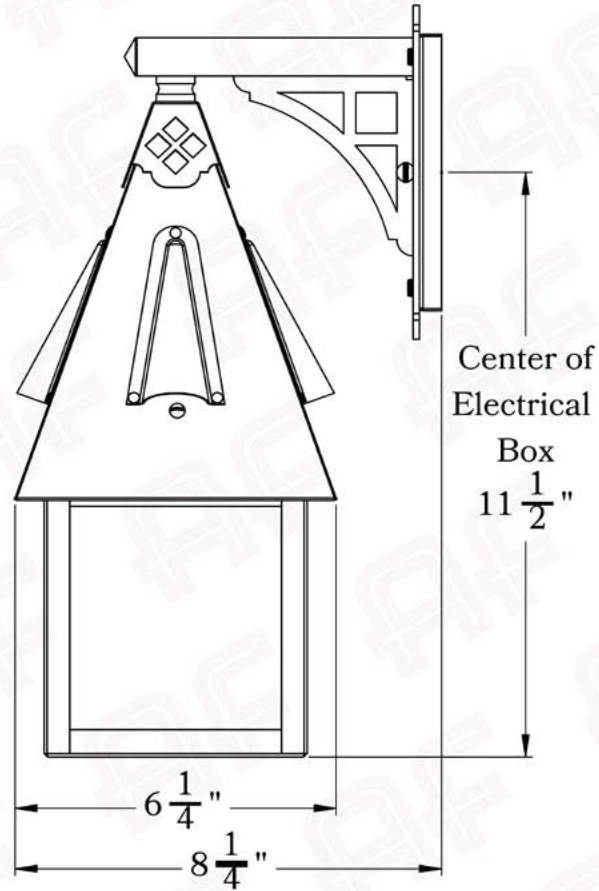

The Annandale Series
Straight Arm Sconce
Medium

AMERICA'S FINEST 
 *Lighting & Mailbox Co.* 

Medium

FRONT VIEW

SIDE VIEW

Dimensions

Roof Width	6 1/4"
Body Width	5 1/4"
Lantern Height	12 3/4"
Height	14 3/4"
Projection	8 1/4"
Mounting Plate	4 3/4" x 6 1/2"

Electrical Specs

UL Rating	Wet
Voltage	120V
Socket Type	Medium Base - E26
Number of Light Bulbs	1
Max Wattage per Bulb	100W
LED Bulb	Supplied
Dimmable	Yes

Additional Information

Manufacturer	America's Finest Lighting
Mounting Location	Interior or Exterior
Material	Brass
Multiple Overlay Options	Yes
Bottom Glass Panels	Included