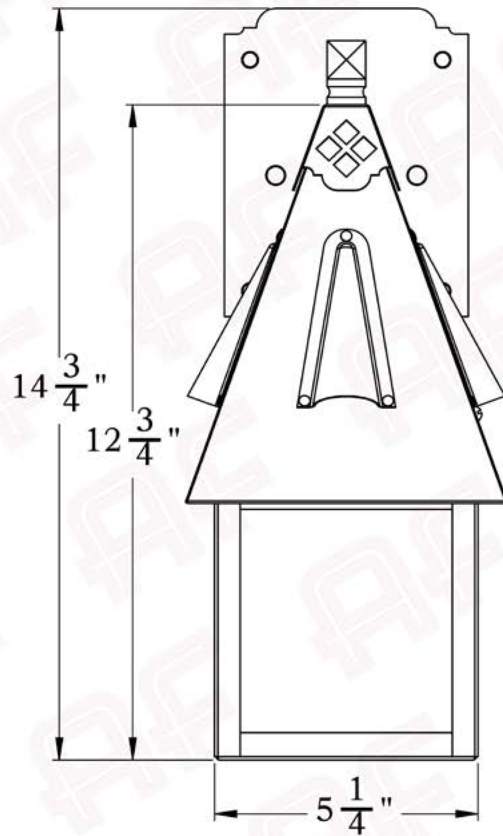

The Annandale Series
Straight Arm Sconce
Medium

AMERICA'S FINEST 
 *Lighting & Mailbox Co.* 

Medium

FRONT VIEW

SIDE VIEW

Dimensions

Roof Width	6 1/4"
Body Width	5 1/4"
Lantern Height	12 3/4"
Height	14 3/4"
Projection	8 1/4"
Mounting Plate	4 3/4" x 6 1/2"

Electrical Specs

UL Rating	Wet
Voltage	120V
Socket Type	Medium Base - E26
Number of Light Bulbs	1
Max Wattage per Bulb	100W
LED Bulb	Supplied
Dimmable	Yes

Additional Information

Manufacturer	America's Finest Lighting
Mounting Location	Interior or Exterior
Material	Brass
Multiple Overlay Options	Yes
Bottom Glass Panels	Included