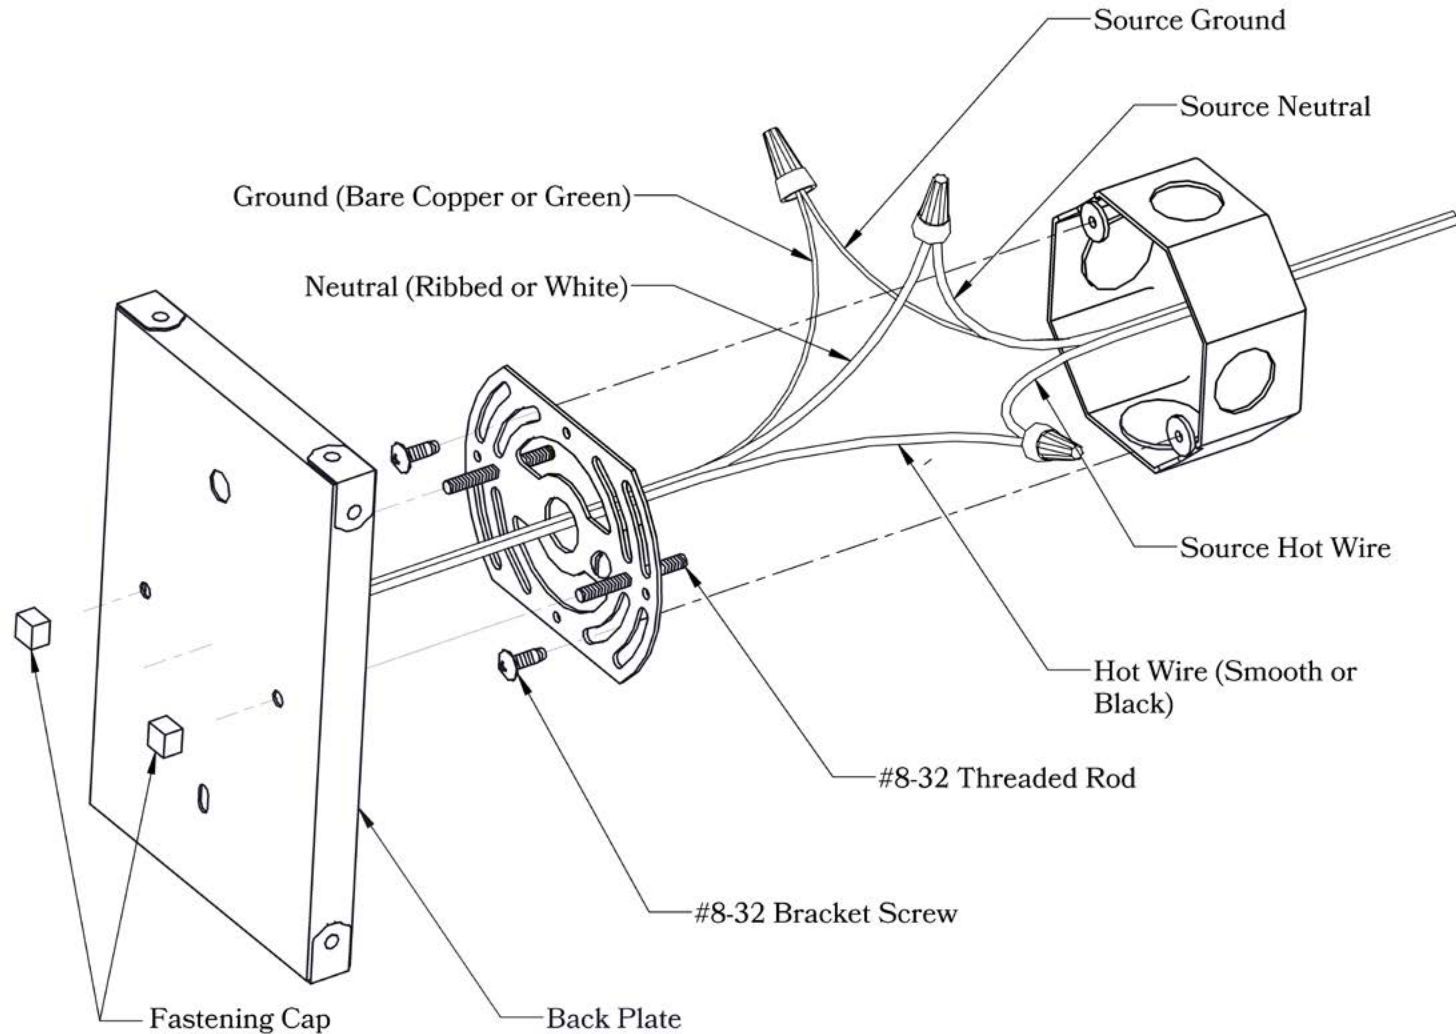

Electrical Specs

UL Rating	Wet
Voltage	120V
Socket Type	Medium Base - E26
Number of Light Bulbs	1
Max Wattage per Bulb	100W
LED Bulb	Supplied
Dimmable	Yes

Additional Information

Manufacturer	America's Finest Lighting
Mounting Location	Interior or Exterior
Material	Brass
Multiple Overlay Options	Yes
Bottom Glass Panels	Included

Overlays Available In This Series

Lozenge

Lattice

Trellis

Diamonds

Cross

Glass Only

Mounting Instructions | Wall Mount With Caps**CAUTION—DISCONNECT POWER**

Always shut off power when installing or repairing this (or any other) electrical appliance. Failure to do so may result in severe injury or death. This product must be installed in accordance with applicable installation codes by a person familiar with the construction and operation of the product, and the hazards involved.