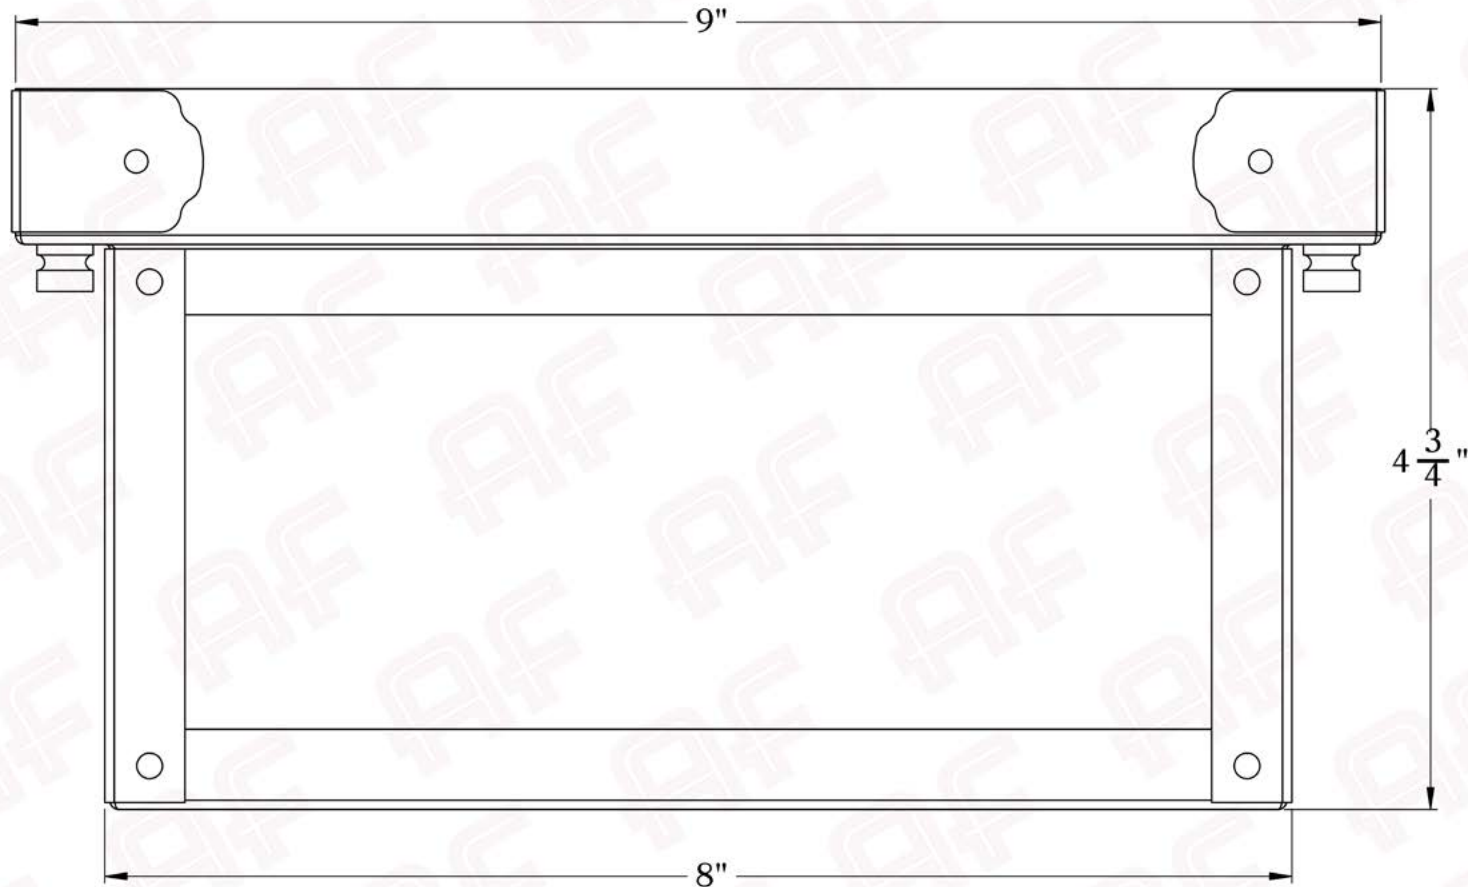

Medium

AMERICA'S FINEST
Lighting & Mailbox Co.
975 N. Enterprise St. Orange, CA 92867

PRODUCT No. | 1003-5
TITLE | Annandale
UL RATING | Damp

LAMP BASE | Medium Base (E26)
MAX WATTAGE | 100W
VOLTAGE | 120V

PROPRIETARY AND CONFIDENTIAL
The information contained in this drawing is the sole property of America's Finest. Any reproduction in part or as a whole without written permission from America's Finest is prohibited.