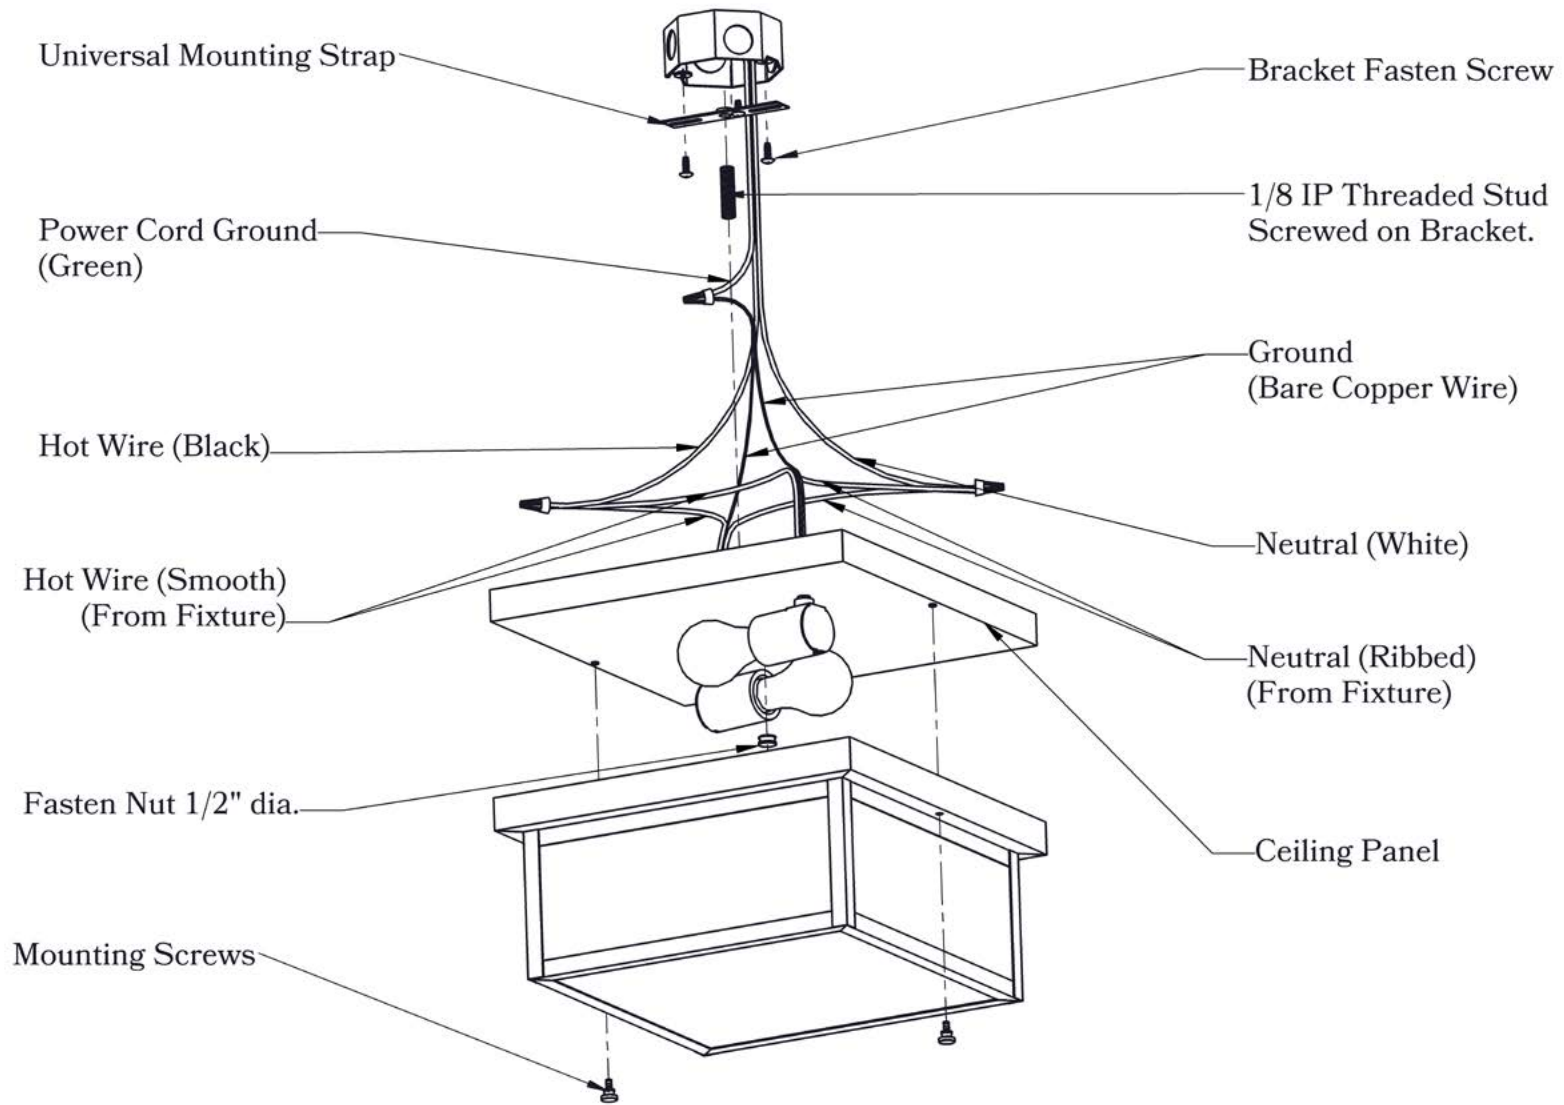

## Dimensions

Height	4 3/4"
Width	9"
Body Width	8"
Mounting Plate	9"

## Overlays Available In This Series

Lozenge

Lattice

Trellis

Diamonds

Cross

Glass Only

**Mounting Instructions** | Standard Ceiling Mount Version 1

**CAUTION—DISCONNECT POWER**

Always shut off power when installing or repairing this (or any other) electrical appliance. Failure to do so may result in severe injury or death. This product must be installed in accordance with applicable installation codes by a person familiar with the construction and operation of the product, and the hazards involved.