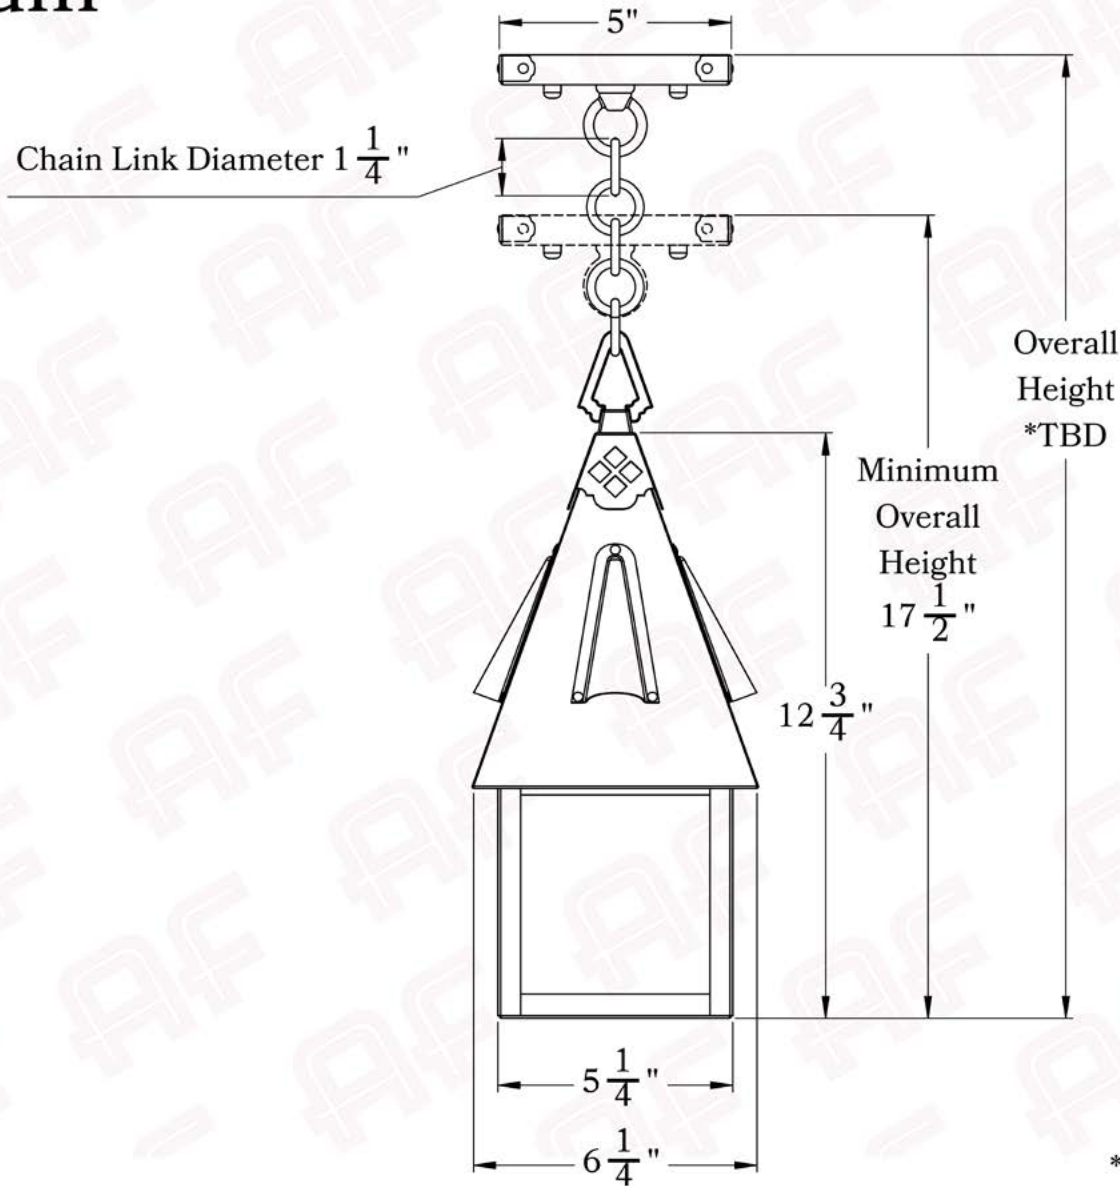

The Annandale Series
Chain Pendant Lantern
Medium

AMERICA'S FINEST 
 *Lighting & Mailbox Co.* 

Medium

*TBD= To be determined

Dimensions

Roof Width	6 1/4"
Body Width	5 1/4"
Lantern Height	12 3/4"
Minimum Height	17 1/2"
Canopy	5"

Electrical Specs

UL Rating	Damp
Voltage	120V
Socket Type	Medium Base - E26
Number of Light Bulbs	1
Max Wattage per Bulb	100W
LED Bulb	Supplied
Dimmable	Yes

Additional Information

Manufacturer	America's Finest Lighting
Mounting Location	Interior and Exterior
Material	Brass
Multiple Overlay Options	Yes
Bottom Glass Panels	Included