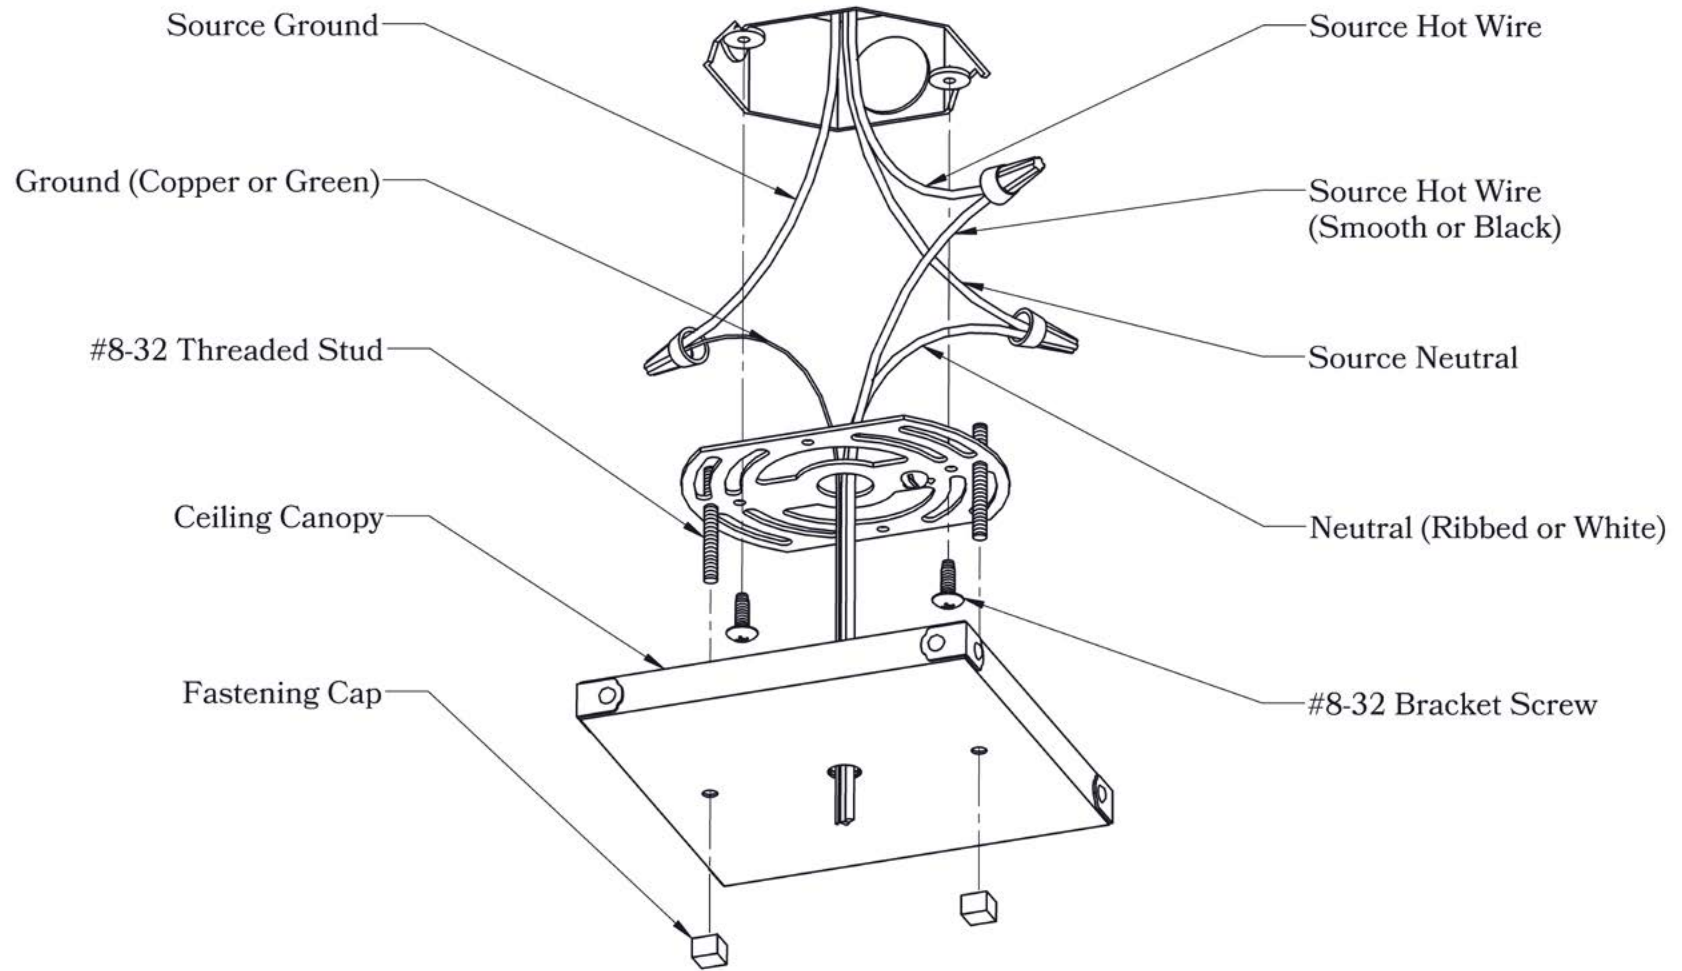

Mounting Instructions | Chain Mount Without Fire Pan

CAUTION—DISCONNECT POWER

Always shut off power when installing or repairing this (or any other) electrical appliance. Failure to do so may result in severe injury or death. This product must be installed in accordance with applicable installation codes by a person familiar with the construction and operation of the product, and the hazards involved.