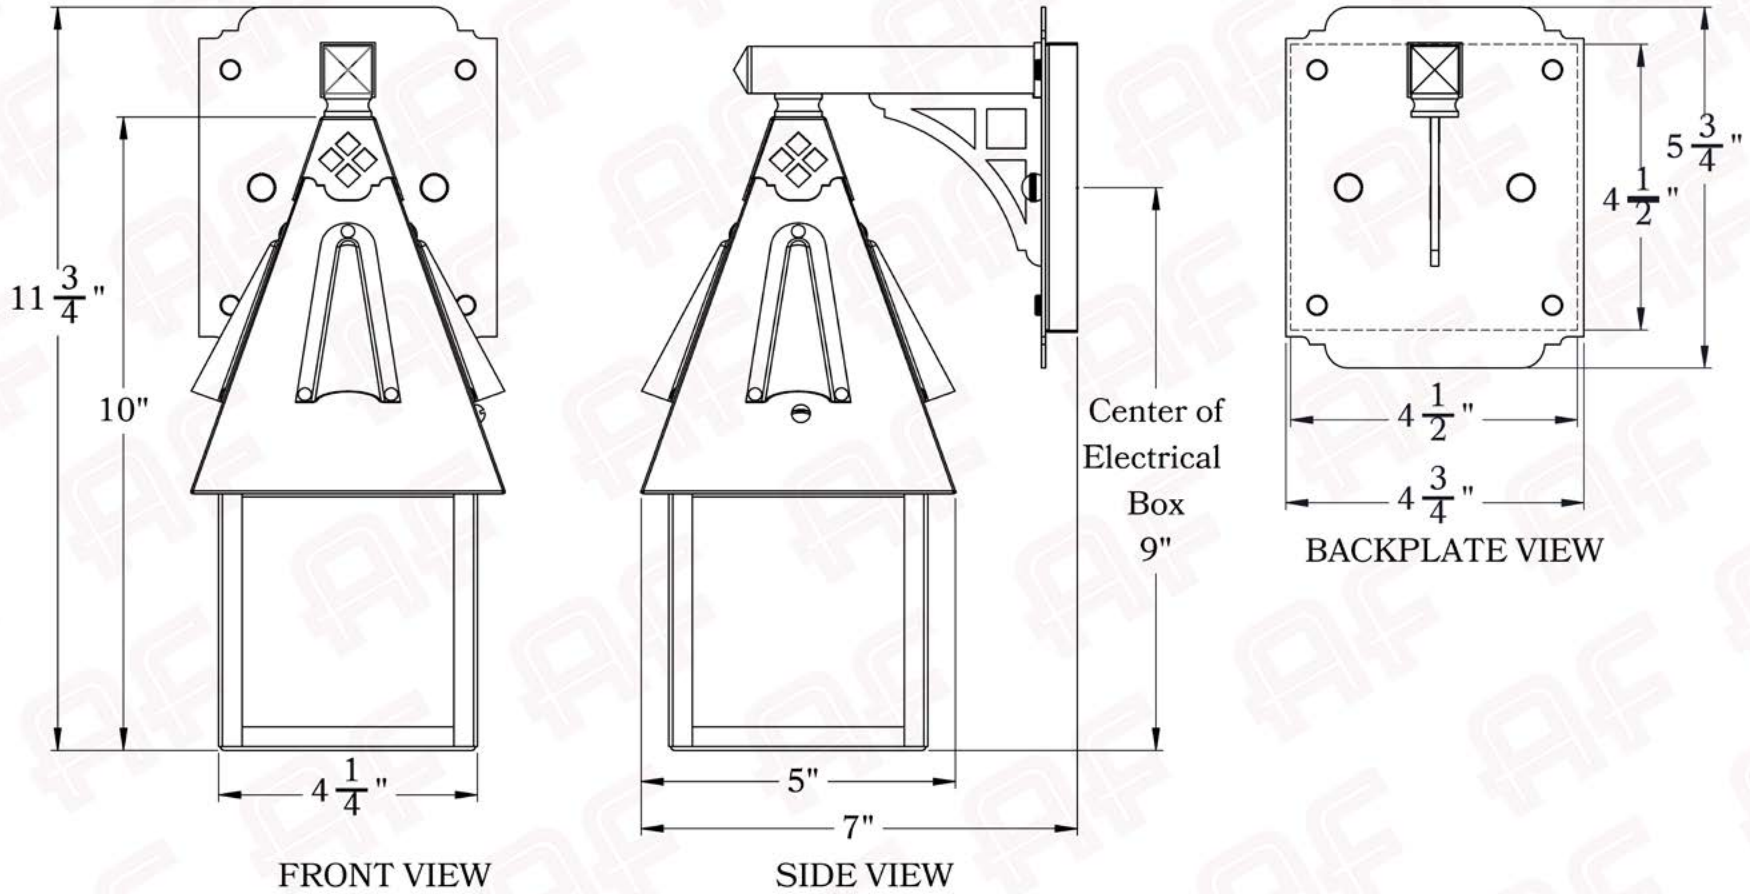

## Dimensions

Roof Width	5"
Body Width	4 1/4"
Lantern Height	10"
Height	11 3/4"
Projection	7"
Mounting Plate	4 3/4" x 5 3/4"