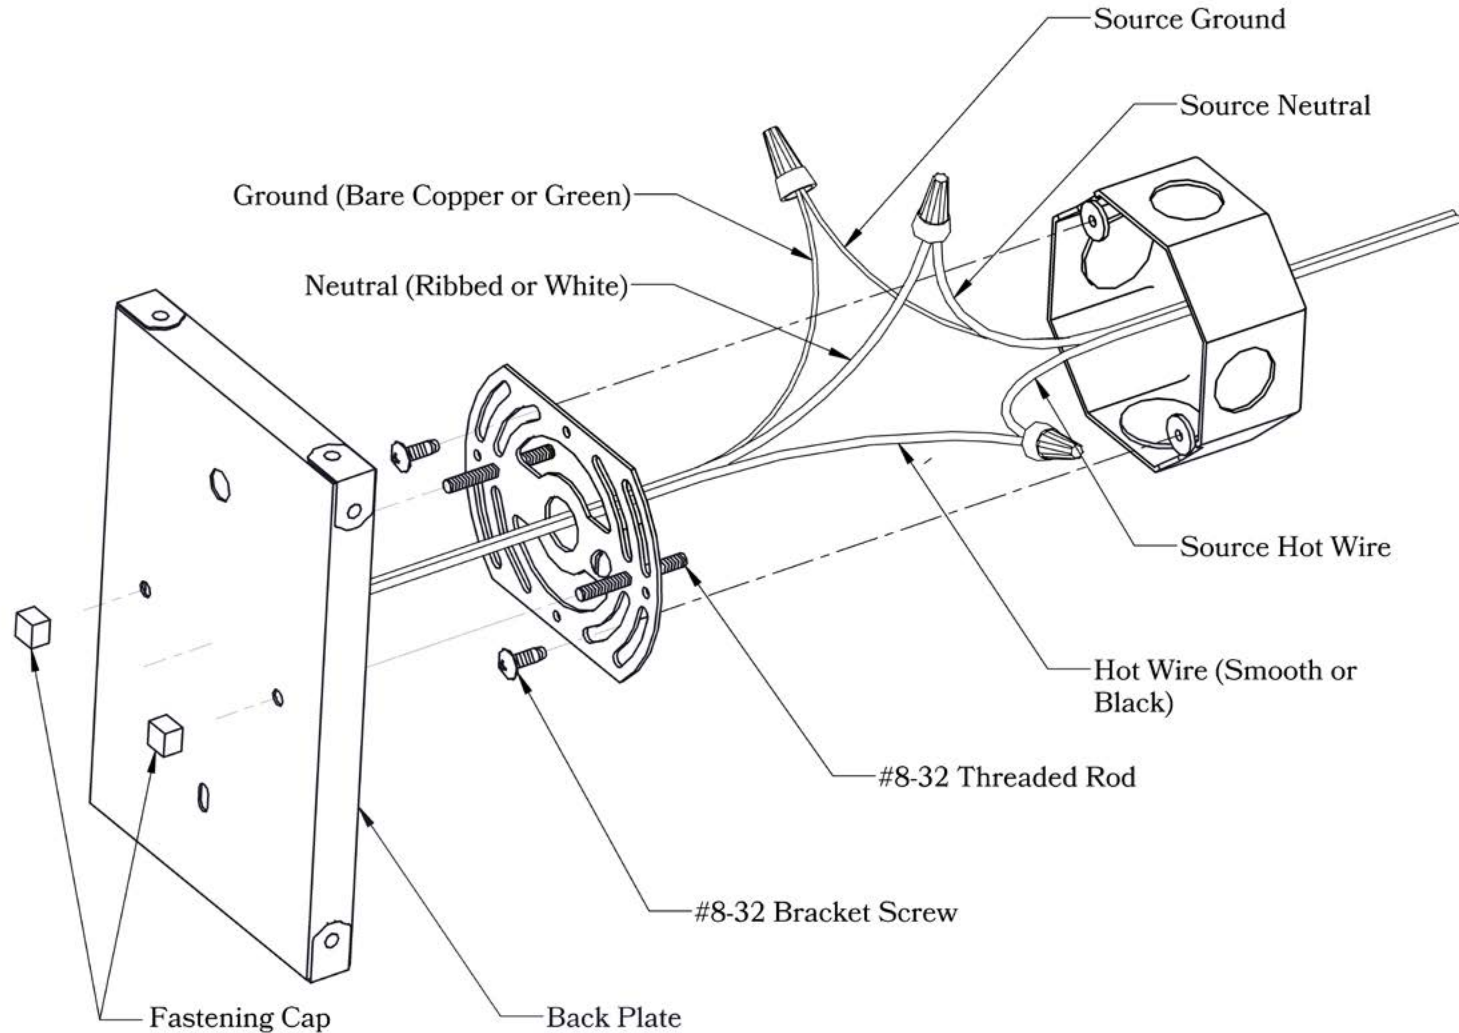

## Overlays Available In This Series

Lozenge

Lattice

Trellis

Diamonds

Cross

Glass Only

**Mounting Instructions** | Wall Mount With Caps**CAUTION—DISCONNECT POWER**